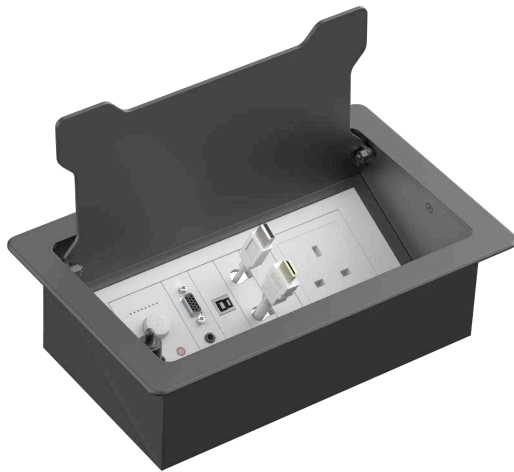

TC3 Table Faceplate

Part of the Techconnect 3 system

TC3 SURRTB EU SAP: 4875951 US SAP: 13445531

Fits into table

Chassis and surround included

Accommodates up to 9 modules (not included)

Very high quality fit and finish

Matt black

vav.link/tc3_surrbt

Part of Vision's Techconnect modular AV faceplate family, this table surround allows seamless AV integration into boardroom and meeting room tables.

Tactile Quality

Lift the lid and feel the weight. Strong, finely finished materials have been selected to make this product.

Slow-Close

Throw the lid closed and a damper slows the lid, closing silently.

9-Module Capacity

Mix and match the modules you need in a future-proof enclosure.

Optional Power Sockets

Choose Vision's Schuko (EU) or 1363 (UK) power socket modules (Part numbers TC3 PWREU or TC3 PWRUK).

Plug In And Close

A 15 mm / 0.6" gap around the lid means you can plug-in or pull-up, then close the lid to get back table space for your meeting.

A4

The bezel is very similar in size to an A4 piece of paper – slightly narrower.

Cable Tie Points

Vision takes ease of installation seriously. Installers will enjoy multiple 6 mm / 0.23" fixing holes for securing cables underneath the chassis.