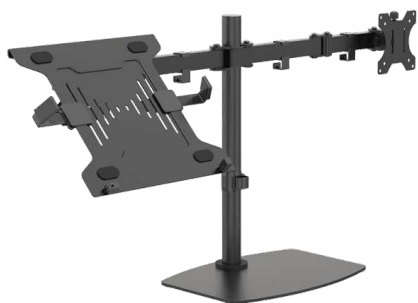

Desk Shelf Mounts

Black Desk Stand with Laptop Shelf and Monitor Arm

VFM-DSDB+S EU SAP: 4943869 US SAP: 70017413

VFM-DP2SHELFB EU SAP: 4850694

Desk stand with laptop tray and monitor arm

One arm supports a display up to 27",

One arm has a laptop tray

Shelf has adjustable clamps to secure laptop

For laptops from 240-420 mm (9.4-16.5") wide

Shelf size: 300 mm (12") wide x 280 mm (11") deep

Post Height: 443 mm (17.4") tall

vav.link/vfm-dsdbpluss