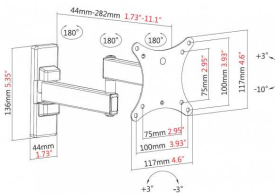

Black Monitor Wall Arm 100x100

VFM-WA1X1B EU SAP: 4963686 US SAP: 13516848

- Double-articulated wall mount for Monitors from 13" to 27"
- Post-Installation levelling
- Reach 44-282 mm (1.7-11.1")
- Thumbscrews for fixing display

vav.link/vfm-wa1x1b