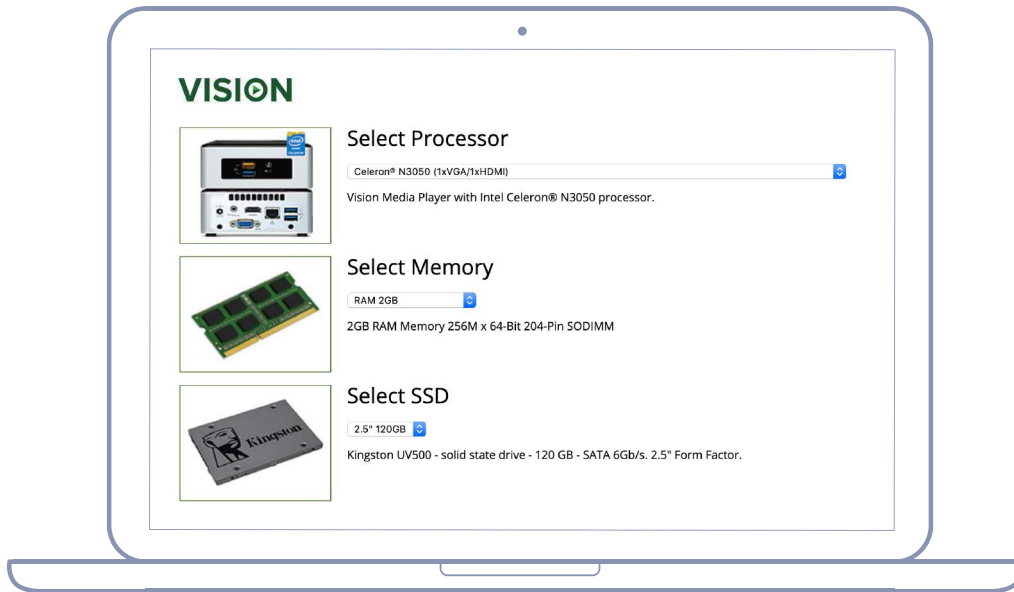

Media Player Configurator

Configure the perfect Vision Media Player unit for your requirements.

Select the parts you need to generate a detailed specification and quote.

Select Hardware

Select Memory

Select SSD

Select Operating System

Select Digital Signage

Receive Specs & Quote

vav.link/configure-vmp