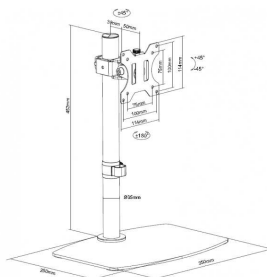

Black Desk Stand with Laptop Shelf

VFM-DSB+S EU SAP: 4943868 US SAP: 70017412
VFM-DP2SHELFB EU SAP: 4850694 US SAP: 13445510

Desk stand with laptop tray
Shelf has adjustable clamps to secure laptop
For laptops from 240-420 mm (9.4-16.5") wide
Shelf size: 300 mm (12") wide x 280 mm (11") deep
Post Height: 443 mm (17.4") tall
Black (only)

vav.link/vfm-dsbpluss