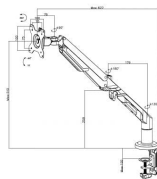

Desk Arm Mounts

Flat-Panel Desk Arm 100×100

VFM-DA3 EU SAP: 4684620 US SAP: 13293567

Double-articulated desk mount for flat panels up to 34"
Cable Management and adjustable dampers
Aluminium construction, White
Quick-Clamp

vav.link/vfm-da3