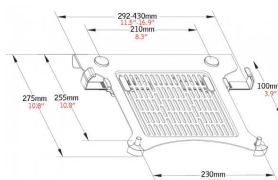

Black Dual Desk Arm with laptop shelf and monitor arm

VFM-DAD3B+S EU SAP: 4871926 US SAP: 70017262

Dual arm double-articulated desk mount
One arm supports a display up to 34",
One arm has a laptop tray
Adjustable side clamps to secure laptops
For laptops from 292-430 mm (11.5-16.9") wide
Shelf size: 292 x 275 mm / 11.5 x 10.8" deep
Unique Quick-Clamp
Parts included for grommet fixing to desk

vav.link/vfm-dad3bpluss