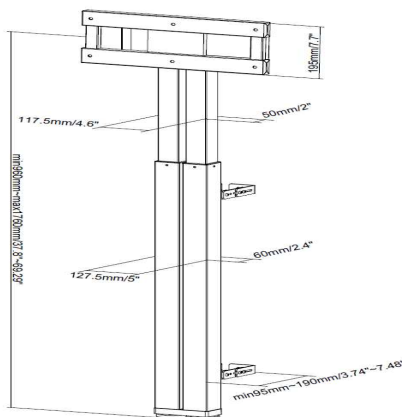

F30 Floorstands

Motorised Flat Panel Floor Stand

VFM-F30 EU SAP: 4858417 US SAP: 70017403

800 mm (31.5") height adjustment

Comes 95% assembled

Large-format flat panels 37-90"

(subject to VESA pattern and weight limit)

VESA 800 (wide) x 600 mm (tall)

SWL (safe working load) 130 kg (286 lb)

vav.link/vfm-f30