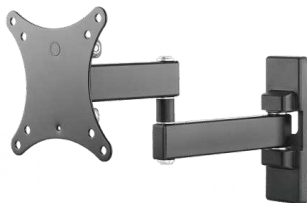

Black Monitor Wall Arm 100x100

VFM-WA1X1B EU SAP: 4963686 US SAP: 13516848

- Double-articulated wall mount for Monitors from 13" to 27"
- Post-Installation levelling
- Reach 44-282 mm (1.7-11.1")
- Thumbscrews for fixing display

vav.link/vfm-wa1x1b