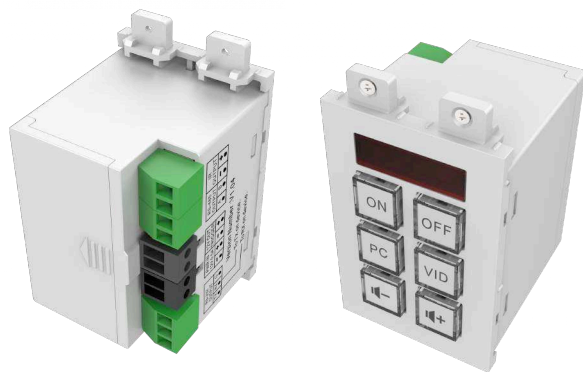

Cable Tie Points

Vision takes ease of installation seriously. Installers will enjoy multiple 6 mm / 0.23" fixing holes for securing cables underneath the chassis.

TC3 Control Module

Part of the Techconnect 3 system

TC3-CTL EU SAP: 3446596 US SAP: 12939501

Control projectors etc via IR, RS-232, RS-485, and 12V

Schedule commands

Powered by mains power or batteries

vav.link/tc3-ctl

Techconnect Control is the most flexible professional AV control device available. This simple control panel controls all of your AV equipment – projectors, flat panels, amplifiers, and screens – simultaneously and only presents users with the functions they use every day. No tech support calls and no losing remote controls. All in a secure Techconnect module. Perfect for presentation rooms or meeting spaces.