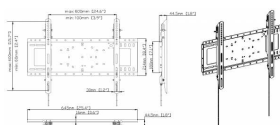

Large Display Mounts

Heavy Duty Tilting Flat-Panel Wall Mount 600×400

VFM-W6X4T EU SAP: 4996386 US SAP: 13557605

Tilting Wall Mount for large-format flat panels 37-75"
(subject to VESA pattern and weight limit)
Mounting points up to 600 (wide) x 400 mm (tall) apart
Heavy duty 100 kg / 220 lb SWL
Display latches in place
Optional camera shelf

vav.link/vfm-w6x4t