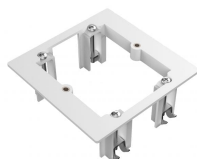

TC3 UK 1-Gang Drywall Mudring

TC2 MUDRING1G EU SAP: 2357413 US SAP: 12939511

Fixes single-gang Techconnect surround into hollow dry walls
Flush Mount

vav.link/tc2_mudring1g