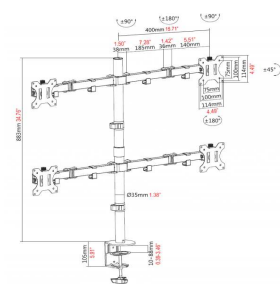

Monitor Desk Post 100×100 Quad

VFM-DPQ2B EU SAP: 4740098 US SAP: 13445508

Double-articulated desk mount for four displays up to 27"
Black (only)
Parts included for grommet or clamp fixing to desk
Optional Laptop Shelf
Quick release VESA plate
Thumbscrews for fast assembly
Fine independent height adjustment

vav.link/vfm-dpq2b