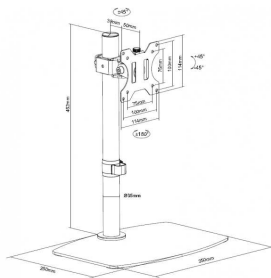

Desk Stand Mounts

Monitor Desk Stand 100×100

VFM-DSB EU SAP: 4740100 US SAP: 13445541

Freestanding desk stand for displays up to 32"

Black (only)

Full adjustment: height, rotation, swivel

Optional Laptop Shelf

Quick release VESA plate

Thumbscrews for fast assembly

vav.link/vfm-dsb