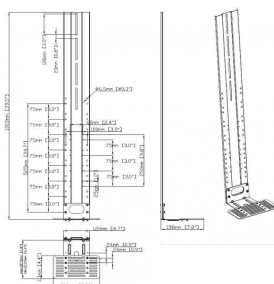

Wall Mount Video Conference Shelf

VFM-WVC EU SAP: 5048878 US SAP: 13557673

Works with Vision's professional wall mounts and floorstands
Highly adjustable
Can fix directly to wall
Platform 216 x 120 mm (8.5"x 4.4")

vav.link/vfm-wvc