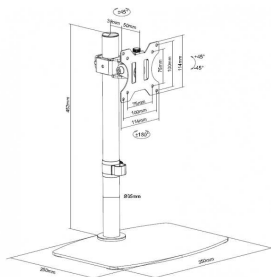

Optional Laptop Shelf

Quick release VESA plate

Thumbscrews for fast assembly

vav.link/vfm-dsb

Black Desk Stand with Laptop Shelf

VFM-DSB+S EU SAP: 4943868 US SAP: 70017412

VFM-DP2SHELFB EU SAP: 4850694 US SAP: 13445510