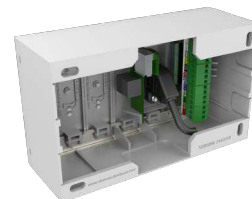

Improved Fit and Finish

Techconnect3 has more space behind the modules stash cables, and narrower and more even gaps between modules.