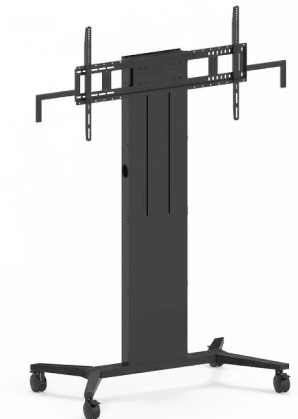

(subject to VESA pattern and weight limit)

VESA 800 (wide) x 600 mm (tall)

Lifts up to 130 kg (286 lb)

800 mm (31.5") height adjustment

vav.link/vfm-f30-fp

F40 Floorstands

Motorised Flat Panel Floor Stand with Wheels