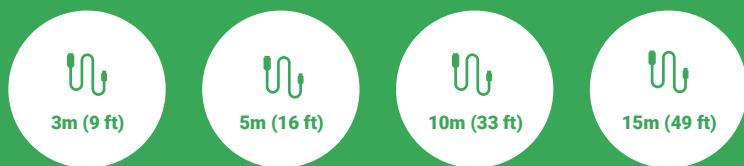

Comes with your choice of you complementary Cable Lengths

Matt White

Pure white with a chiselled profile, Techconnect3 also has 11 mm of flat space above and below the connectors for information or company branding stickers.