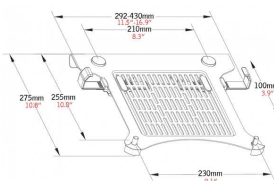

vav.link/vfm-dad3

White Dual Desk Arm with Shelf

VFM-DAD3+S EU SAP: 4871925 US SAP: 70017261

Dual arm double-articulated desk mount
One arm supports a display up to 34",
One arm has a laptop tray
Adjustable side clamps to secure laptops
For laptops from 292-430 mm (11.5-16.9") wide
Shelf size: 292 x 275 mm (11.5 x 10.8") deep
Unique Quick-Clamp
Parts included for grommet fixing to desk