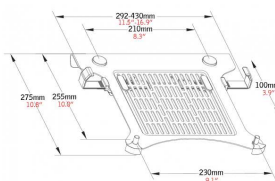

Desk Shelf Mounts

Black Dual Desk Arm with laptop shelf and monitor arm

VFM-DAD3B+S EU SAP: 4871926 US SAP: 70017262

Dual arm double-articulated desk mount
One arm supports a display up to 34",
One arm has a laptop tray
Adjustable side clamps to secure laptops
For laptops from 292-430 mm (11.5-16.9") wide
Shelf size: 292 x 275 mm / 11.5 x 10.8" deep
Unique Quick-Clamp
Parts included for grommet fixing to desk

vav.link/vfm-dad3bpluss