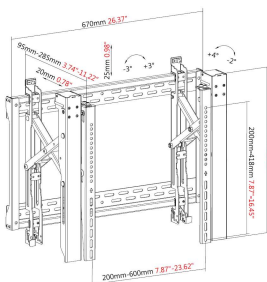

Video Wall Mounts

Video Wall Mount 600×400

VFM-VW6X4 EU SAP: 4758641 US SAP: 13445511

Wall Mount for displays with mounting points up to 600 x 400mm apart
Pop-out style for fast access and adjustment
Fine tilt, rotation, depth, and height adjustment
Displays 45-70"

vav.link/vfm-vw6x4