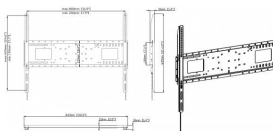

Heavy Duty Flat-Panel Wall Mount 800×600

VFM-W8X6 EU SAP: 4934295 US SAP: 13557607

Non-tilting Wall Mount for large-format flat panels 47-90" (subject to VESA pattern and weight limit)
Mounting points up to 800 (wide) x 600 mm (tall) apart
Heavy duty 130 kg / 287 lb SWL
Display latches in place
Optional camera shelf

vav.link/vfm-w8x6