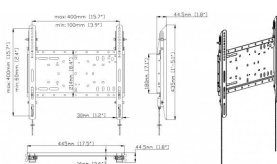

Heavy Duty Tilting Flat-Panel Wall Mount 400×400

VFM-W4X4T EU SAP: 4934293 US SAP: 13557602