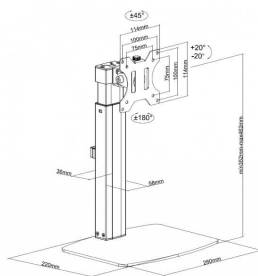

Desk Shelf Mounts

Premium Desk Stand with Laptop Shelf

VFM-DSG+S EU SAP: 4943796 US SAP: 70017414

VFM-DP2SHELFB EU SAP: 4850694

Premium aluminium desk stand with laptop tray
Gas-strut height adjustment with lock-off lever
Shelf has adjustable clamps to secure laptop
For laptops from 240-420 mm (9.4-16.5") wide
Shelf size: 300 mm (12") wide x 280 mm (11") deep
Column Height: 408-518 mm (16.1-20.4") tall
Black (only)

vav.link/vfm-dsgpluss