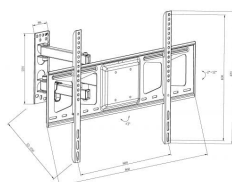

Flat-Panel Wall Arm 600x400

VFM-WA6X4V2 EU SAP: 4686956 US SAP: 13293570

Double-articulated wall mount for flat panels that ranges from 42" to 70"
Sturdy 2.5 mm thick rolled steel
Reaches 55-356 mm (2.2-14.0")

vav.link/vfm-wa6x4v2