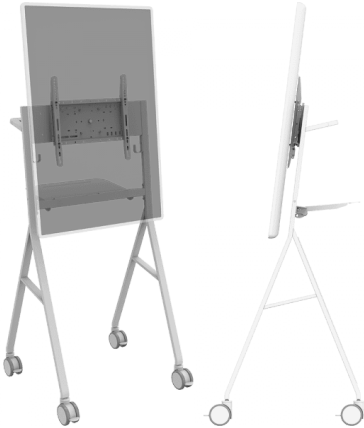

F10 Floorstands

White Flipchart-Style Floorstand

VFM-F10/WH EU SAP: 5252503 US SAP: 13777628

- Portable flipchart-style floorstand
- For 50-65" Displays up to 45 kg (99 lb)
  (subject to VESA pattern and weight limit)
- Rotates portrait to landscape
- UL1678 Approved
- Large 4" wheels
- Colour-Matched to Samsung Flip

vav.link/vfm-f10-wh