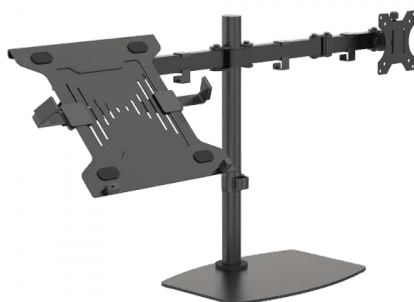

Black Desk Stand with Laptop Shelf and Monitor Arm

VFM-DSDB+S EU SAP: 4943869 US SAP: 70017413

VFM-DP2SHELFB EU SAP: 4850694

Desk stand with laptop tray and monitor arm

One arm supports a display up to 27",

One arm has a laptop tray

Shelf has adjustable clamps to secure laptop

For laptops from 240-420 mm (9.4-16.5") wide

Shelf size: 300 mm (12") wide x 280 mm (11") deep

Post Height: 443 mm (17.4") tall

vav.link/vfm-dsdbpluss