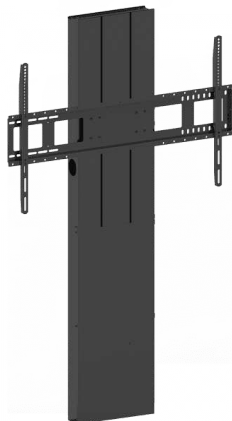

F40 Floorstands

Motorised Flat Panel Floor Stand

VFM-F40 EU SAP: 5062731 US SAP: 70017406

- Lifts up to 130 kg (286 lb)
- 700 mm (27.6") height adjustment
- Fast linear-drive motor
- Comes 95% assembled
- Sturdy fixed column design

vav.link/vfm-f40