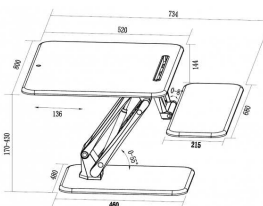

Sit-Stand Desk Riser

VSS-2S EU SAP: 4457173 US SAP: 13041721
VSS-2M EU SAP: 4457174 US SAP: 13041722

Maintain correct posture
Two size options: small and medium
Quality Aluminium Construction
Tablet slot integrated

vav.link/vss-2