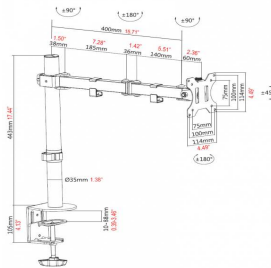

vav.link/vfm-dp2w

Desk Post Mounts

White Desk Post with Shelf

VFM-DP2W+S EU SAP: 4871928 US SAP: 70017256

Double-articulated desk mount with laptop tray
Adjustable side clamps to secure laptops
For laptops from 240-420 mm (9.4-16.5") wide
Shelf size: 300 mm (12") wide x 280 mm (11") deep
Parts included for grommet or clamping to desk
Post Height: 443 mm (17.4") tall