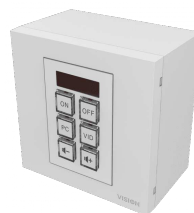

TC3 Control Module

TC3-CTL EU SAP: 3446596 US SAP: 12939501

Control projectors etc via IR, RS-232, RS-485, and 12V
Schedule commands
Powered by mains power or batteries

vav.link/tc3-ctl