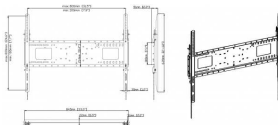

Large Display Mounts

Heavy Duty Tilting Flat-Panel Wall Mount 800x600

VFM-W8X6T EU SAP: 4934296 US SAP: 13557608

Tilting Wall Mount for large-format flat panels 47-90"
(subject to VESA pattern and weight limit)
Mounting points up to 800 (wide) x 600 mm (tall) apart
Heavy duty 130 kg / 287 lb SWL
Display latches in place
Optional camera shelf

vav.link/vfm-w8x6t