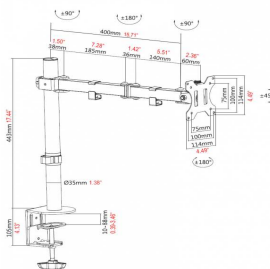

Desk Post Mounts

Black Desk Post with laptop shelf

VFM-DP2B+S EU SAP: 4871927 US SAP: 70017259

Double-articulated desk mount with laptop tray
Adjustable side clamps to secure laptops
For laptops from 240-420 mm (9.4-16.5") wide
Shelf size: 300 mm (12") wide x 280 mm (11") deep
Parts included for grommet or clamping to desk
Post Height: 443 mm (17.4") tall

vav.link/vfm-dp2bpluss