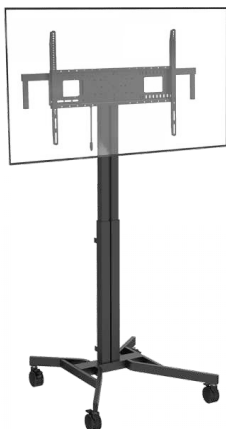

Motorised Flat Panel Floor Stand with XL Wheels

VFM-F30/WXL EU SAP: 5062718 US SAP: 70017404

Large-format flat panels 37-90"
(subject to VESA pattern and weight limit)
VESA 800 (wide) x 600 mm (tall)
Lifts up to 130 kg (286 lb)
800 mm (31.5") height adjustment
Extra Large leg design for maximum stability
Premium 100 mm 4" wheels

vav.link/vfm-f30-wxl