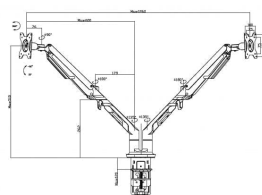

Desk Arm Mounts

Black Flat-Panel Desk Arm 100×100 Dual

VFM-DAD3B EU SAP: 4850681 US SAP: 13445522

Double-articulated desk mount for two monitors up to 34"
Cable Management and adjustable dampers
Aluminium construction, Matt black
Quick-Clamp

vav.link/vfm-dad3b