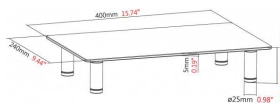

Monitor Riser

VFM-MRG EU SAP: 4992237

Elevates monitor to comfortable height
400 x 240 mm (15.7" x 9.4")
Adjustable height 75-90 mm (3.0-3.5")
Tempered Glass platform

vav.link/vfm-mrg