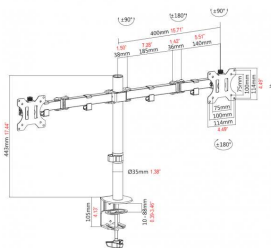

Black Monitor Desk Post 100×100 Dual

VFM-DPD2B EU SAP: 4740219 US SAP: 13445506

Double-articulated dual desk mount for displays up to 27"
Popular post-style in Black
Parts included for grommet or clamp fixing to desk
Optional Laptop Shelf
Quick release VESA plate
Thumbscrews for fast assembly
Fine independent height adjustment

vav.link/vfm-dpd2b