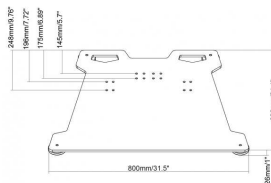

Motorised Flat Panel Floor Stand with Freestanding Floor Plate

VFM-F40/FP EU SAP: 5062717 US SAP: 70017409

- Lifts up to 130 kg (286 lb)
- 700 mm (27.6") height adjustment
- Freestanding Floorplate
- Adjustable Feet

vav.link/vfm-f40-fp