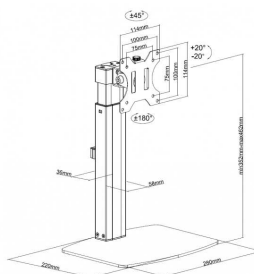

Monitor Gas Desk Stand 100×100

VFM-DSG EU SAP: 4740220 US SAP: 13445543

Freestanding desk stand for displays up to 32"
Premium gas-strut height adjustment
Black (only)

vav.link/vfm-dsg