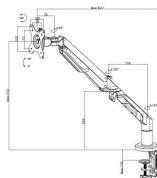

vav.link/vfm-da3

White Desk Arm With Shelf

VFM-DA3+S EU SAP: 4872175 US SAP: 70017263

Double-articulated desk mount with laptop tray
Adjustable side clamps to secure laptops
For laptops from 292-430 mm (11.5-16.9") wide
Shelf size: 292 x 275 mm (11.5 x 10.8") deep
Unique Quick-Clamp
Parts included for grommet fixing to desk