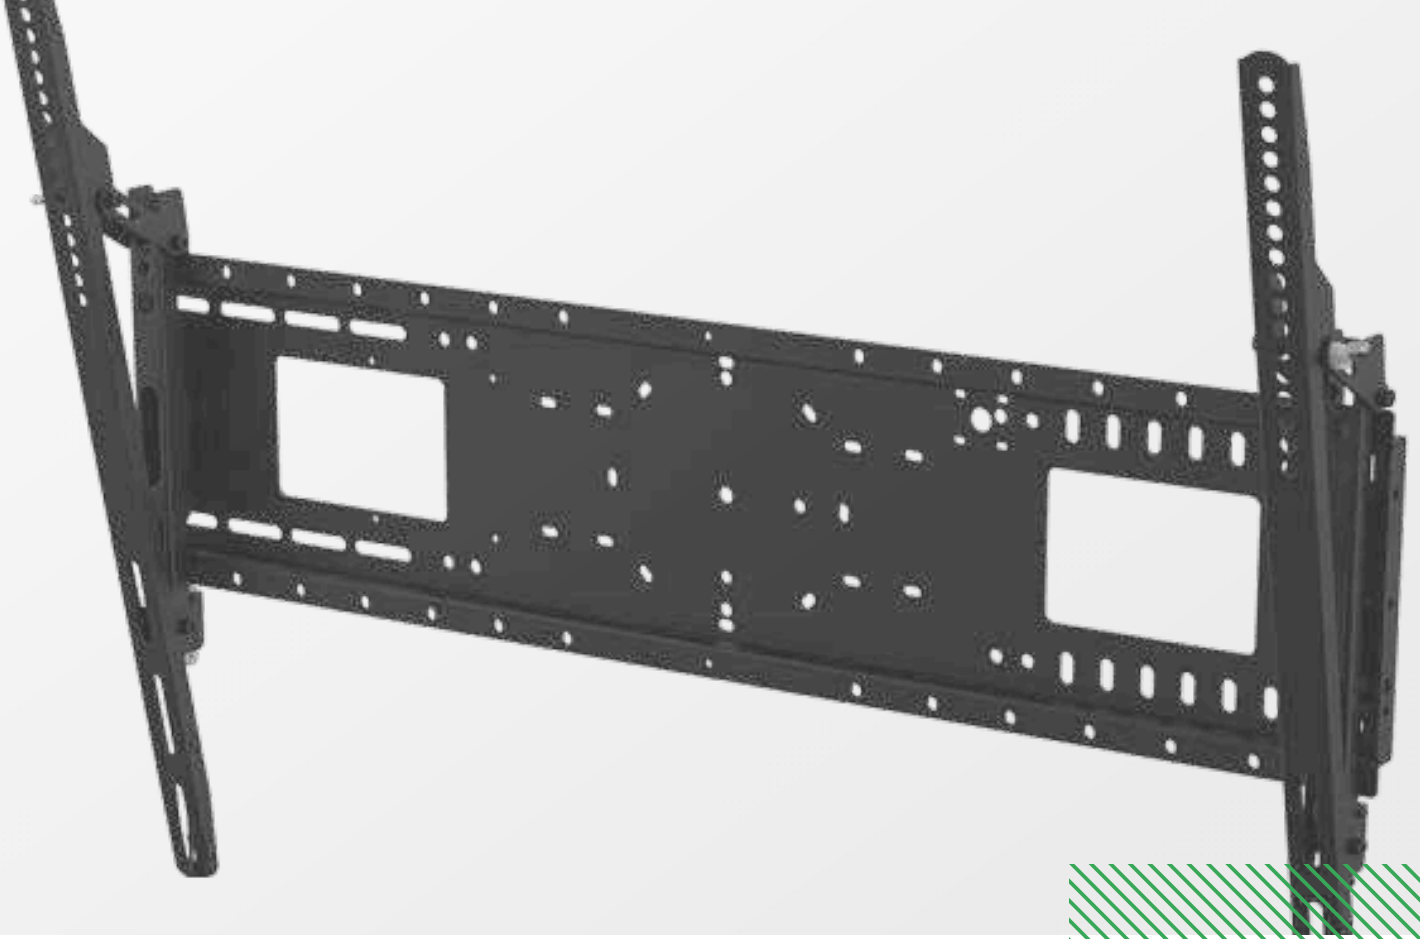

Mounts

Index.....

- Projector
- Monitor
- Large Display
- Sit-Stand
- Laptop Shelves
- Logitech

MOUNT FINDER

Simply enter some or all of your Display, Monitor or Device model number to find the correct mount