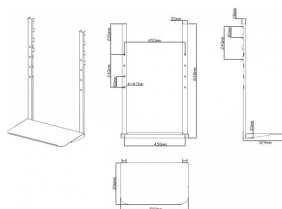

Laptop Shelf for Wall Mount & Floor Stands

VFM-WLS EU SAP: 4857149 US SAP: 13557610

Hangs on Vision's Professional wall mount range
Works for VFM-F30 and F40 floorstands
500 x 306 mm / 20" x 12" platform
Variable height

vav.link/vfm-wls