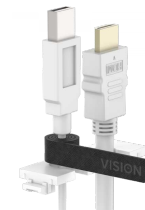

TC3 Table Faceplate Pull-Up Module

TC3 PULLUP EU SAP: 4875952 US SAP: 13445532

Two cables can be fitted to each module
Any cable can be fitted, including cloverleaf or figure-8 power cables
Smooth weight-assisted retraction

vav.link/tc3_pullup