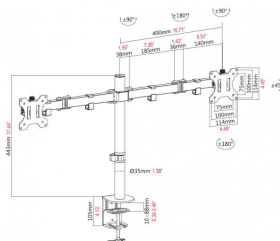

White Monitor Desk Post 100x100 Dual

VFM-DPD2W EU SAP: 4740214 US SAP: 13445507

Double-articulated dual desk mount for displays up to 27"
Popular post-style in White
Parts included for grommet or clamp fixing to desk
Optional Laptop Shelf
Quick release VESA plate
Thumbscrews for fast assembly
Fine independent height adjustment

vav.link/vfm-dpd2w