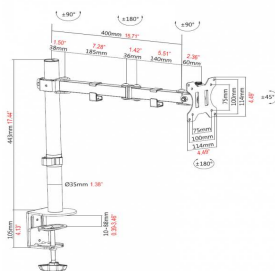

Black Desk Post with laptop shelf

VFM-DP2B+S EU SAP: 4871927 US SAP: 70017259

Double-articulated desk mount with laptop tray
Adjustable side clamps to secure laptops
For laptops from 240-420 mm (9.4-16.5") wide
Shelf size: 300 mm (12") wide x 280 mm (11") deep
Parts included for grommet or clamping to desk
Post Height: 443 mm (17.4") tall

vav.link/vfm-dp2bpluss