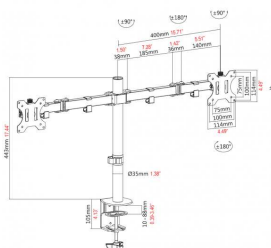

Black Dual Desk Post with laptop shelf and monitor arm

VFM-DPD2B+S EU SAP: 4871929 US SAP: 70017257

Dual arm double-articulated desk mount
One arm supports a display up to 27",
One arm has a laptop tray
Adjustable side clamps to secure laptops
For laptops from 240-420 mm (9.4-16.5") wide
Shelf size: 300 mm (12") wide x 280 mm (11") deep
Parts included for grommet or clamping to desk
Post Height: 443 mm (17.4") tall

vav.link/vfm-dpd2bpluss