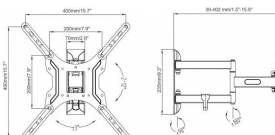

Flat-Panel Wall Arm 400x400

VFM-WA4X4V2 EU SAP: 4727527 US SAP: 13332294

Double-articulated wall mount for flat panels that ranges from 37" to 60"
White finish camouflages mount
Reach 39-402 mm (1.5-15.8")

vav.link/vfm-wa4x4v2