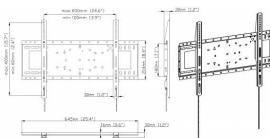

Heavy Duty Flat-Panel Wall Mount 600×400

VFM-W6X4 EU SAP: 4996384 US SAP: 13557604

Non-tilting Wall Mount for large-format flat panels 37-75"
(subject to VESA pattern and weight limit)
Mounting points up to 600 (wide) x 400 mm (tall) apart
Heavy duty 100 kg / 220 lb SWL
Display latches in place
Optional camera shelf

vav.link/vfm-w6x4