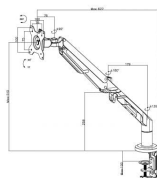

Black Desk Arm with laptop shelf

VFM-DA3B+S EU SAP: 4872176 US SAP: 70017260

Double-articulated desk mount with laptop tray
Adjustable side clamps to secure laptops
For laptops from 292-430 mm (11.5-16.9") wide
Shelf size: 292 x 275 mm / 11.5 x 10.8" deep
Unique Quick-Clamp
Parts included for grommet fixing to desk

vav.link/vfm-da3bpluss