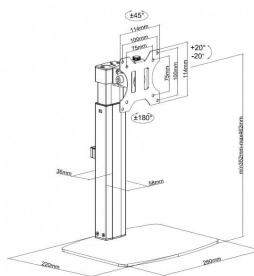

Desk Stand Mounts

Premium Desk Stand with Laptop Shelf

VFM-DSG+S EU SAP: 4943796 US SAP: 70017414

VFM-DP2SHELFB EU SAP: 4850694

Premium aluminium desk stand with laptop tray
Gas-strut height adjustment with lock-off lever
Shelf has adjustable clamps to secure laptop
For laptops from 240-420 mm (9.4-16.5") wide
Shelf size: 300 mm (12") wide x 280 mm (11") deep
Column Height: 408-518 mm (16.1-20.4") tall
Black (only)

vav.link/vfm-dsgpluss