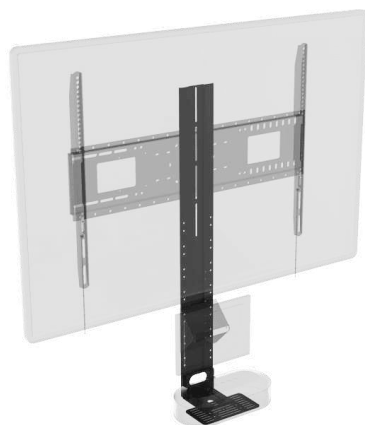

Wall Mount Video Conference Shelf

VFM-WVC EU SAP: 5048878 US SAP: 13557673

Works with Vision's professional wall mounts and floorstands
Highly adjustable
Can fix directly to wall
Platform 216 x 120 mm (8.5"x 4.4")

vav.link/vfm-wvc