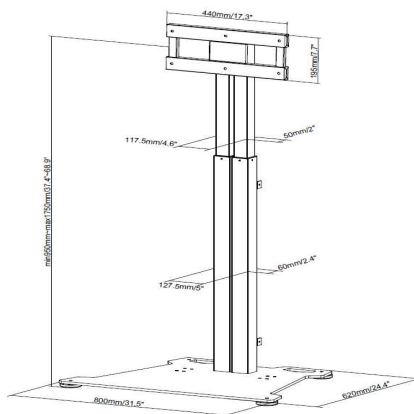

Motorised Flat Panel Floor Stand with Freestanding Floor Plate

VFM-F30/FP EU SAP: 4858419 US SAP: 70017405

Large-format flat panels 37-90"

(subject to VESA pattern and weight limit)

VESA 800 (wide) x 600 mm (tall)

Lifts up to 130 kg (286 lb)

800 mm (31.5") height adjustment

vav.link/vfm-f30-fp