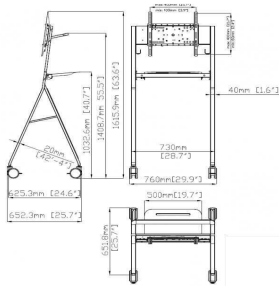

Black Flipchart-Style Floorstand

VFM-F10/BL EU SAP: 4967380 US SAP: 13777637

- Portable flipchart-style floorstand
- For 50-65" Displays up to 45 kg (99 lb)
  (subject to VESA pattern and weight limit)
- Rotates portrait to landscape
- UL1678 Approved
- Large 4" wheels

vav.link/vfm-f10-bl