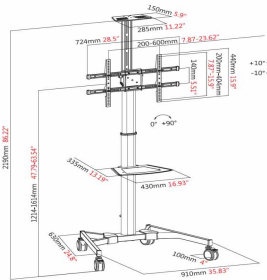

F20/25 Floorstands

Height-Adjustable Display Cart 50kg

VFM-F20 EU SAP: 4818836 US SAP: 13445518

- Portable floorstand for displays up to 50 kg (110 lb)
- Fits displays with VESA sizes up to 600 x 400 mm
- For 37-70" Displays subject to VESA pattern and weight limit
- Display rotates through 90°
- Height adjustable by crank hand
- Large 4" wheels
- Shelves included

vav.link/vfm-f20