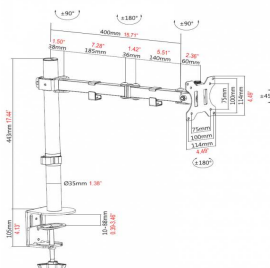

White Monitor Desk Post 100x100

VFM-DP2W EU SAP: 4740218 US SAP: 13445505

Double-articulated desk mount for displays up to 32"
Popular post-style in White
Parts included for grommet or clamp fixing to desk
Optional Laptop Shelf
Quick release VESA plate
Thumbscrews for fast assembly

vav.link/vfm-dp2w