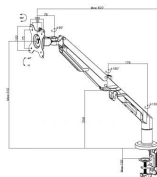

Desk Arm Mounts

Black Desk Arm with laptop shelf

VFM-DA3B+S EU SAP: 4872176 US SAP: 70017260

Double-articulated desk mount with laptop tray
Adjustable side clamps to secure laptops
For laptops from 292-430 mm (11.5-16.9") wide
Shelf size: 292 x 275 mm / 11.5 x 10.8" deep
Unique Quick-Clamp
Parts included for grommet fixing to desk

vav.link/vfm-da3bpluss