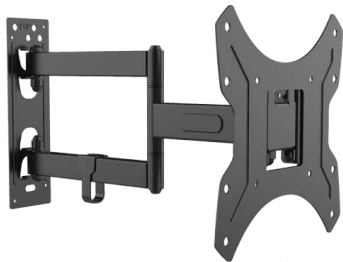

Wall Arm Mounts

Black Flat-Panel Wall Arm 200x200

VFM-WA2X2B EU SAP: 4886839 US SAP: 13516849

Double-articulated wall mount for flat panels that ranges from 20" to 50"
Cable management
Reach 39-402 mm (1.5-15.8")

vav.link/vfm-wa2x2b