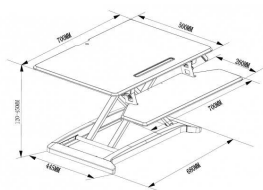

Sit-Stand Desk Riser

VSS-1S EU SAP: 4457171 US SAP: 13041719
VSS-1M EU SAP: 4457172 US SAP: 13041720

Maintain correct posture
Two size options: small and medium
380 mm (14.96") of height adjustment
Tablet slot integrated

vav.link/vss-1