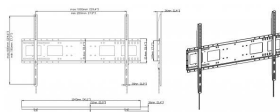

Large Display Mounts

Heavy Duty Flat-Panel Wall Mount 1000×600

VFM-W10X6 EU SAP: 4934297 US SAP: 13557609

Non-tilting Wall Mount for large-format flat panels 55-90"
(subject to VESA pattern and weight limit)

Mounting points up to 1000 (wide) x 600 mm (tall) apart

Heavy duty 130 kg / 287 lb SWL

Display latches in place

Optional camera shelf

vav.link/vfm-w10x6

Tilting Flat-Panel Wall Mount 200×200

VFM-W2X2Tv2 EU SAP: 4754704 US SAP: 13445540

VESA Wall Mount for displays and TVs

Fits displays with 75 x 75, 100 x 100, 200 x 100, and 200 x 200 mm
mounting holes For 23-42"

(subject to VESA pattern and weight limit)

Locking anti-theft screw

Tilt adjustment: up: 3° / down: 12°

Thumbscrews for fixing display

Portrait or Landscape

vav.link/vfm-w2x2tv2