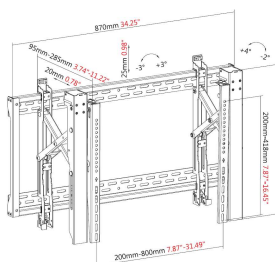

Video Wall Mount 800×400

VFM-VW8X4 EU SAP: 4758642 US SAP: 13445512

Wall Mount for displays with mounting points up to 800 x 400mm apart
Pop-out style for fast access and adjustment
Fine tilt, rotation, depth, and height adjustment
Displays 45-80"

vav.link/vfm-vw8x4