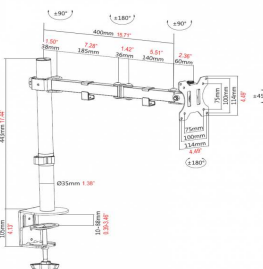

Black Monitor Desk Post 100×100

VFM-DP2B EU SAP: 4740217 US SAP: 13445516

Double-articulated desk mount for displays up to 32"
Popular post-style in Black
Parts included for grommet or clamp fixing to desk
Optional Laptop Shelf
Quick release VESA plate
Thumbscrews for fast assembly

vav.link/vfm-dp2b