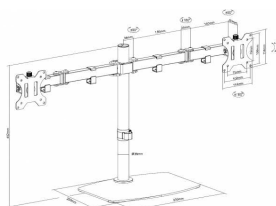

Black Desk Stand with Laptop Shelf and Monitor Arm

VFM-DSDB+S EU SAP: 4943869 US SAP: 70017413

VFM-DP2SHELFB EU SAP: 4850694

Desk stand with laptop tray and monitor arm

One arm supports a display up to 27",

One arm has a laptop tray

Shelf has adjustable clamps to secure laptop

For laptops from 240-420 mm (9.4-16.5") wide

Shelf size: 300 mm (12") wide x 280 mm (11") deep

Post Height: 443 mm (17.4") tall

vav.link/vfm-dsdbpluss