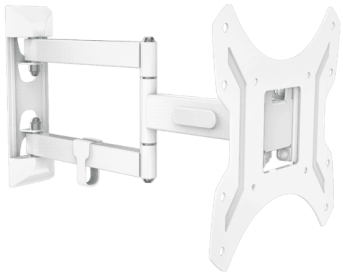

Flat-Panel Wall Arm 200x200

VFM-WA2X2V2 EU SAP: 4684962 US SAP: 13293713

Double-articulated wall mount for flat panels that ranges from 20" to 50"
Cable management
Reach 39-402 mm (1.5-15.8")

vav.link/vfm-wa2x2v2