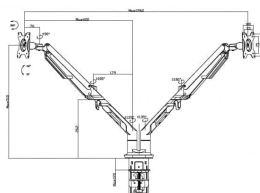

Flat-Panel Desk Arm 100×100 Dual

VFM-DAD3 EU SAP: 4684961 US SAP: 13293568

Double-articulated desk mount for two monitors up to 34"
Cable Management and adjustable dampers
Aluminium construction, White
Quick-Clamp

vav.link/vfm-dad3