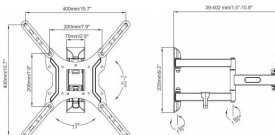

Black Flat-Panel Wall Arm 400x400

VFM-WA4X4B EU SAP: 4887531 US SAP: 13516850

Double-articulated wall mount for flat panels that ranges from 37" to 60"
Reach 39-402 mm (1.5-15.8")

vav.link/vfm-wa4x4b