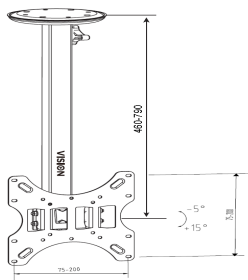

Ceiling Mounts

Flat-Panel Ceiling Mount 200x200

VFM-C2X2 EU SAP: 3951895 US SAP: 12939530

Fixes flat panels up to 50" to the ceiling
Tilt adjustment up to 15°
Telescopic pole 460-790mm from ceiling to centre of screen

vav.link/vfm-c2x2