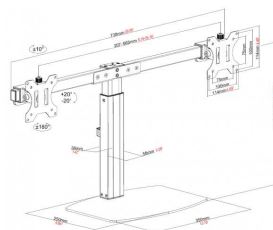

Desk Stand Mounts

Premium Desk Stand with Monitor arm and Laptop Shelf

VFM-DSDG+S EU SAP: 4943883 US SAP: 70017397

VFM-DP2SHELFB EU SAP: 4850694

Premium aluminium desk stand with laptop tray
Gas-strut height adjustment with lock-off lever
One arm supports a display up to 27"
One arm has a laptop tray
Shelf has adjustable clamps to secure laptop
For laptops from 240-420 mm (9.4-16.5") wide
Shelf size: 300 mm (12") wide x 280 mm (11") deep
Column Height: 408-518 mm (16.1-20.4") tall
Black (only)

vav.link/vfm-dsdgpluss