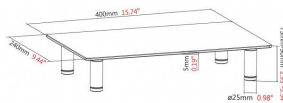

Sit-Stand Mounts

Monitor Riser

VFM-MRG EU SAP: 4992237

Elevates monitor to comfortable height
400 x 240 mm (15.7" x 9.4")
Adjustable height 75-90 mm (3.0-3.5")
Tempered Glass platform

vav.link/vfm-mrg