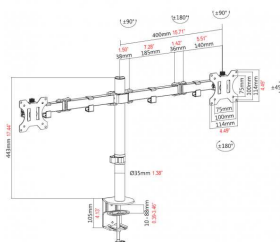

Desk Post Mounts

White Dual Desk Post with Shelf

VFM-DPD2W+S EU SAP: 4871930 US SAP: 70017258

Dual arm double-articulated desk mount
One arm supports a display up to 27",
One arm has a laptop tray
Adjustable side clamps to secure laptops
For laptops from 240-420 mm (9.4-16.5") wide
Shelf size: 300 mm (12") wide x 280 mm (11") deep
Parts included for grommet or clamping to desk
Post Height: 443 mm (17.4") tall

vav.link/vfm-dpd2wpluss