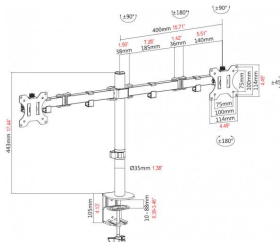

Desk Post Mounts

Black Dual Desk Post with laptop shelf and monitor arm

VFM-DPD2B+S EU SAP: 4871929 US SAP: 70017257

Dual arm double-articulated desk mount
One arm supports a display up to 27",
One arm has a laptop tray
Adjustable side clamps to secure laptops
For laptops from 240-420 mm (9.4-16.5") wide
Shelf size: 300 mm (12") wide x 280 mm (11") deep
Parts included for grommet or clamping to desk
Post Height: 443 mm (17.4") tall

vav.link/vfm-dpd2bpluss