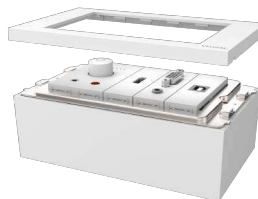

Screw-In Modules

The modules have a tab that hooks into the surround at the bottom, then a couple of turns of the pre-installed screws locks the modules into place.

Stronger

Techconnect3 has shorter modules and extra ribbing to reduce module flex. On parts where flex is desirable to avoid shattering ABS plastic is used.