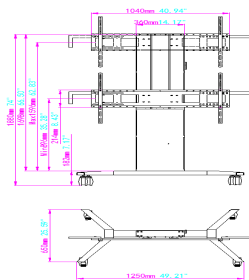

(subject to VESA pattern and weight limit)

VESA 800 (wide) x 600 mm (tall)

Lifts up to 130 kg (286 lb)

800 mm (31.5") height adjustment

vav.link/vfm-f30-fp

F40 Floorstands

Motorised Flat Panel Floor Stand with Wheels