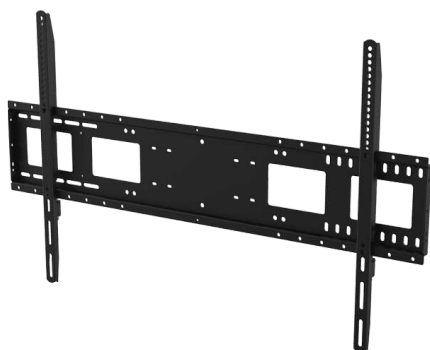

Large Display Mounts

Heavy Duty Flat-Panel Wall Mount 1000×600

VFM-W10X6 EU SAP: 4934297 US SAP: 13557609

Non-tilting Wall Mount for large-format flat panels 55-90"
(subject to VESA pattern and weight limit)

Mounting points up to 1000 (wide) x 600 mm (tall) apart

Heavy duty 130 kg / 287 lb SWL

Display latches in place

Optional camera shelf

vav.link/vfm-w10x6

Tilting Flat-Panel Wall Mount 200×200

VFM-W2X2Tv2 EU SAP: 4754704 US SAP: 13445540

VESA Wall Mount for displays and TVs

Fits displays with 75 x 75, 100 x 100, 200 x 100, and 200 x 200 mm
mounting holes For 23-42"

(subject to VESA pattern and weight limit)

Locking anti-theft screw

Tilt adjustment: up: 3° / down: 12°

Thumbscrews for fixing display

Portrait or Landscape

vav.link/vfm-w2x2tv2

Flat-Panel Wall Mount 200×200

VFM-W2X2v2 EU SAP: 4754702 US SAP: 13445538

VESA Wall Mount for displays and TVs

Fits displays with 75 x 75, 100 x 100, 200 x 100, and 200 x 200mm
mounting holes

For 23-42" Displays

(subject to VESA pattern and weight limit)

Locking anti-theft screw

Thumbscrews for fixing display

Portrait or Landscape

vav.link/vfm-w2x2v2