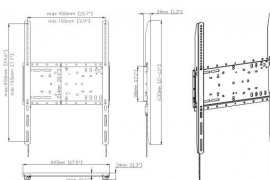

Heavy Duty Portrait Flat-Panel Wall Mount 400×600

VFM-W4X6 EU SAP: 4934294 US SAP: 13557603

Non-tilting Portrait Wall Mount for large-format flat panels 37-75" subject to VESA
pattern and weight limit
Mounting points up to 400 (wide) x 600 mm (tall) apart
Heavy duty 100 kg / 220 lb SWL
Display latches in place
Optional camera shelf

vav.link/vfm-w4x6