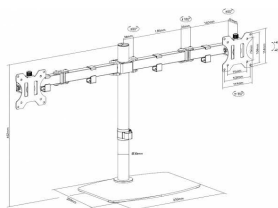

Desk Shelf Mounts

Black Desk Stand with Laptop Shelf and Monitor Arm

VFM-DSDB+S EU SAP: 4943869 US SAP: 70017413

VFM-DP2SHELFB EU SAP: 4850694

Desk stand with laptop tray and monitor arm

One arm supports a display up to 27",

One arm has a laptop tray

Shelf has adjustable clamps to secure laptop

For laptops from 240-420 mm (9.4-16.5") wide

Shelf size: 300 mm (12") wide x 280 mm (11") deep

Post Height: 443 mm (17.4") tall

vav.link/vfm-dsdbpluss