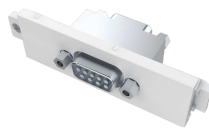

TC3 9-Pin RS-232 Serial Male Module

TC3 SERIALM EU SAP: 3446577 US SAP: 12980827

Ideal for control applications
9-pin D-sub connectors on the rear too instead of phoenix connectors
Occupies 1 module space

vav.link/tc3_serialm