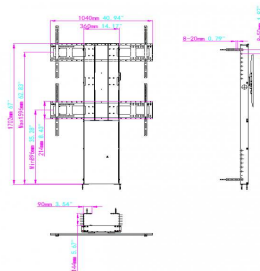

F40 Floorstands

Motorised Flat Panel Floor Stand

VFM-F40 EU SAP: 5062731 US SAP: 70017406

- Lifts up to 130 kg (286 lb)
- 700 mm (27.6") height adjustment
- Fast linear-drive motor
- Comes 95% assembled
- Sturdy fixed column design

vav.link/vfm-f40