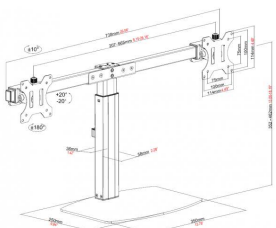

Monitor Gas Desk Stand 100×100 Dual

VFM-DSDG EU SAP: 4740215 US SAP: 13445544

Freestanding desk stand for two displays up to 27"

Premium gas-strut height adjustment

Black (only)

vav.link/vfm-dsdg