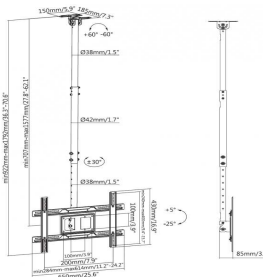

Flat-Panel Ceiling Mount 600x400

VFM-C6X4/V2 EU SAP: 5370838

Fixes 37-75" displays to ceiling
Tilt 5° up / 25° down
Swivel 30° left / 30° right
Telescopic pole with 870 mm / 34" of adjustment
VESA sizes from 100x100 to 600x400
Cable Management

vav.link/vfm-c6x4-v2