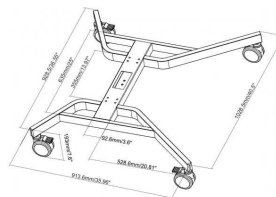

Motorised Flat Panel Floor Stand with XL Wheels

VFM-F40/WXL EU SAP: 5062719 US SAP: 70017408

- Lifts up to 130 kg (286 lb)
- 700 mm (27.6") height adjustment
- Grab handles
- Long legs for maximum stability
- Premium 100 mm 4" wheels

vav.link/vfm-f40-wxl