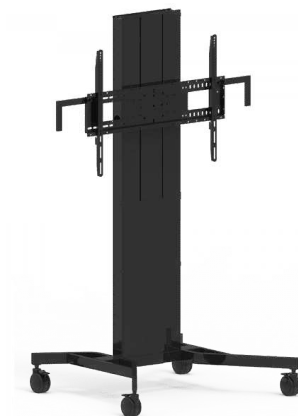

Motorised Flat Panel Floor Stand with XL Wheels

VFM-F40/WXL EU SAP: 5062719 US SAP: 70017408

- Lifts up to 130 kg (286 lb)
- 700 mm (27.6") height adjustment
- Grab handles
- Long legs for maximum stability
- Premium 100 mm 4" wheels

vav.link/vfm-f40-wxl