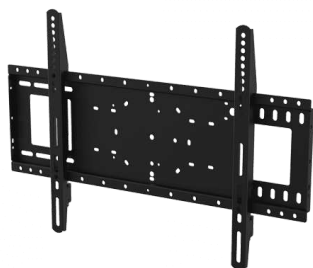

Heavy Duty Flat-Panel Wall Mount 600×400

VFM-W6X4 EU SAP: 4996384 US SAP: 13557604

Non-tilting Wall Mount for large-format flat panels 37-75"
(subject to VESA pattern and weight limit)
Mounting points up to 600 (wide) x 400 mm (tall) apart
Heavy duty 100 kg / 220 lb SWL
Display latches in place
Optional camera shelf

vav.link/vfm-w6x4