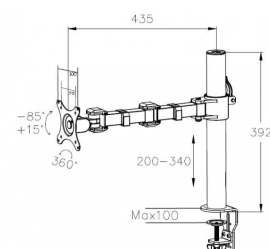

Flat-Panel Desk Post 100×100

VFM-DP EU SAP: 3951893 US SAP: 12939534

Double-articulated desk mount for flat panels up to 34"
Cable management
Flexible low-cost post-style design

vav.link/vfm-dp