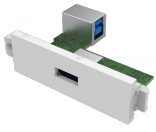

TC3 Speakon Module (phoenix on rear)

TC3 SPEAKON EU SAP: 3446579 US SAP: 12980829

Phoenix connector at rear
Occupies 2 module spaces

vav.link/tc3_speakon

Modules

LIFETIME
WARRANTY

TC3 USB-A to USB-B Module

TC3 USBA EU SAP: 3446580 US SAP: 12980830