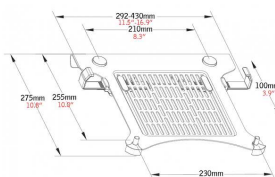

White Dual Desk Arm with Shelf

VFM-DAD3+S EU SAP: 4871925 US SAP: 70017261

Dual arm double-articulated desk mount
One arm supports a display up to 34",
One arm has a laptop tray
Adjustable side clamps to secure laptops
For laptops from 292-430 mm (11.5-16.9") wide
Shelf size: 292 x 275 mm (11.5 x 10.8") deep
Unique Quick-Clamp
Parts included for grommet fixing to desk

vav.link/vfm-dad3pluss