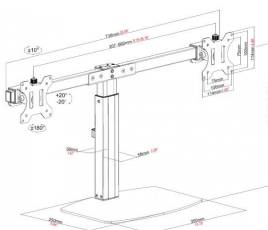

Premium Desk Stand with Monitor arm and Laptop Shelf

VFM-DSDG+S EU SAP: 4943883 US SAP: 70017397

VFM-DP2SHELFB EU SAP: 4850694

Premium aluminium desk stand with laptop tray

Gas-strut height adjustment with lock-off lever

One arm supports a display up to 27"

One arm has a laptop tray

Shelf has adjustable clamps to secure laptop

For laptops from 240-420 mm (9.4-16.5") wide

Shelf size: 300 mm (12") wide x 280 mm (11") deep

Column Height: 408-518 mm (16.1-20.4") tall

Black (only)

vav.link/vfm-dsdgpluss