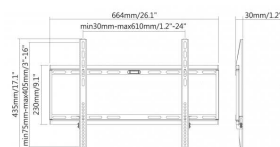

Fixed Flat-Panel Wall Mount 600×400

VFM-W6X4V EU SAP: 5421210

Non-tilting Wall Mount for large-format flat panels 37-70"
(subject to VESA pattern and weight limit)
Mounting points up to 600 (wide) x 400 mm (tall) apart
Light Duty 60 kg / 132 lb SWL

vav.link/vfm-w6x4v