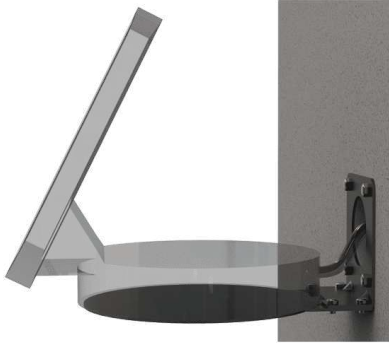

Logitech Smartdock Wall Bracket

TM-SD EU SAP: 4204944 US SAP: 12939528

Wall Bracket with Cable Management
Supports touchscreen at native 60° angle, or vertical
Can fix to VESA desk or wall mount

vav.link/tm-sd