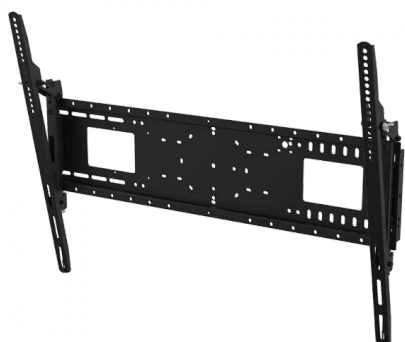

Large Display Mounts

Heavy Duty Tilting Flat-Panel Wall Mount 800x600

VFM-W8X6T EU SAP: 4934296 US SAP: 13557608

Tilting Wall Mount for large-format flat panels 47-90"
(subject to VESA pattern and weight limit)
Mounting points up to 800 (wide) x 600 mm (tall) apart
Heavy duty 130 kg / 287 lb SWL
Display latches in place
Optional camera shelf

vav.link/vfm-w8x6t