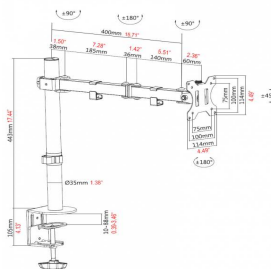

Desk Shelf Mounts

White Desk Post with Shelf

VFM-DP2W+S EU SAP: 4871928 US SAP: 70017256

Double-articulated desk mount with laptop tray
Adjustable side clamps to secure laptops
For laptops from 240-420 mm (9.4-16.5") wide
Shelf size: 300 mm (12") wide x 280 mm (11") deep
Parts included for grommet or clamping to desk
Post Height: 443 mm (17.4") tall

vav.link/vfm-dp2wpluss