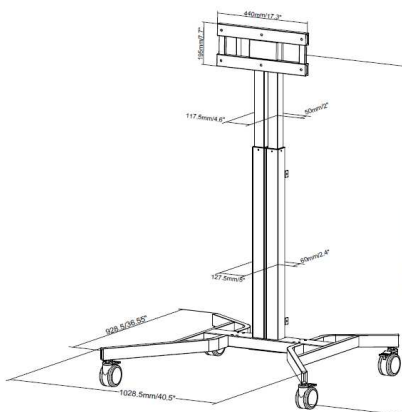

Motorised Flat Panel Floor Stand with XL Wheels

VFM-F30/WXL EU SAP: 5062718 US SAP: 70017404

Large-format flat panels 37-90"
(subject to VESA pattern and weight limit)
VESA 800 (wide) x 600 mm (tall)
Lifts up to 130 kg (286 lb)
800 mm (31.5") height adjustment
Extra Large leg design for maximum stability
Premium 100 mm 4" wheels

vav.link/vfm-f30-wxl