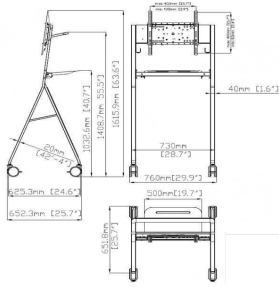

F10 Floorstands

White Flipchart-Style Floorstand

VFM-F10/WH EU SAP: 5252503 US SAP: 13777628

- Portable flipchart-style floorstand
- For 50-65" Displays up to 45 kg (99 lb)
  (subject to VESA pattern and weight limit)
- Rotates portrait to landscape
- UL1678 Approved
- Large 4" wheels
- Colour-Matched to Samsung Flip

vav.link/vfm-f10-wh