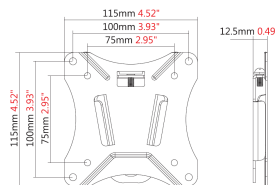

Monitor Wall Mount 100×100

VFM-W1X1v2 EU SAP: 4754701 US SAP: 13445537

- VESA Wall Mount for LCD Monitors
- Fits displays with 75 x 75 and 100 x 100 mm mounting holes
- For 13-27" Displays
- Locking anti-theft screw
- Thumbscrews for fixing display
- Portrait or Landscape

vav.link/vfm-w1x1v2