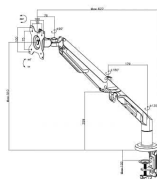

Black Flat-Panel Desk Arm 100×100

VFM-DA3B EU SAP: 4850550 US SAP: 13445521

Double-articulated desk mount for flat panels up to 34"
Cable Management and adjustable dampers
Aluminium construction, Matt black
Quick-Clamp

vav.link/vfm-da3b