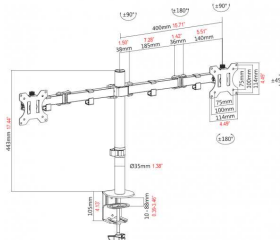

Desk Shelf Mounts

White Dual Desk Post with Shelf

VFM-DPD2W+S EU SAP: 4871930 US SAP: 70017258

Dual arm double-articulated desk mount
One arm supports a display up to 27",
One arm has a laptop tray
Adjustable side clamps to secure laptops
For laptops from 240-420 mm (9.4-16.5") wide
Shelf size: 300 mm (12") wide x 280 mm (11") deep
Parts included for grommet or clamping to desk
Post Height: 443 mm (17.4") tall

vav.link/vfm-dpd2wpluss