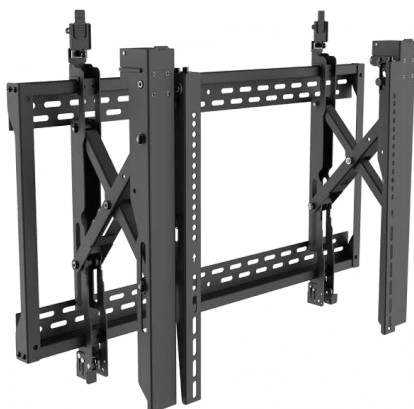

Video Wall Mount 800×400

VFM-VW8X4 EU SAP: 4758642 US SAP: 13445512

Wall Mount for displays with mounting points up to 800 x 400mm apart
Pop-out style for fast access and adjustment
Fine tilt, rotation, depth, and height adjustment
Displays 45-80"

vav.link/vfm-vw8x4