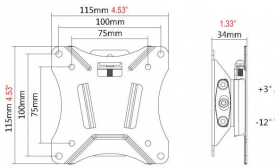

vav.link/tm-tele

Tilting Monitor Wall Mount 100×100

VFM-W1X1Tv2 EU SAP: 4754703 US SAP: 13445539

- VESA Wall Mount for LCD Monitors
- Fits displays with 75 x 75 and 100 x 100mm mounting holes
- For 10-34" Displays
- Locking anti-theft screw
- Tilt adjustment: up: 3° / down: 12°
- Thumbscrews for fixing display
- Portrait or Landscape