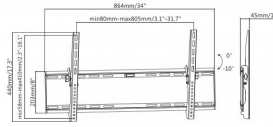

Large Display Mounts

Tilting Flat-Panel Wall Mount 800×400

VFM-W8X4TV EU SAP: 5424246

Tilting Wall Mount for large-format flat panels 47-75" (subject to VESA pattern and weight limit)
Mounting points up to 800 (wide) x 400 mm (tall) apart
Light Duty 60 kg / 132.28 lb SWL

vav.link/vfm-w8x4tv