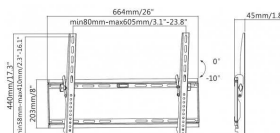

Tilting Flat-Panel Wall Mount 600×400

VFM-W6X4TV EU SAP: 5421209

Tilting Wall Mount for large-format flat panels 37-70"
(subject to VESA pattern and weight limit)
Mounting points up to 600 (wide) x 400 mm (tall) apart
Light Duty 60 kg / 132 lb SWL

vav.link/vfm-w6x4tv