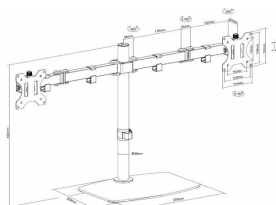

Desk Stand Mounts

Monitor Desk Stand 100×100 Dual

VFM-DSDB EU SAP: 4740212 US SAP: 13445542

Freestanding desk stand for two displays up to 32"

Black (only)

Full adjustment: height, rotation, swivel

Optional Laptop Shelf

Quick release VESA plate

Thumbscrews for fast assembly

Fine independent height adjustment

vav.link/vfm-dsdb