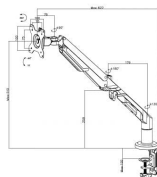

Desk Shelf Mounts

White Desk Arm With Shelf

VFM-DA3+S EU SAP: 4872175 US SAP: 70017263

Double-articulated desk mount with laptop tray
Adjustable side clamps to secure laptops
For laptops from 292-430 mm (11.5-16.9") wide
Shelf size: 292 x 275 mm (11.5 x 10.8") deep
Unique Quick-Clamp
Parts included for grommet fixing to desk

vav.link/vfm-da3pluss