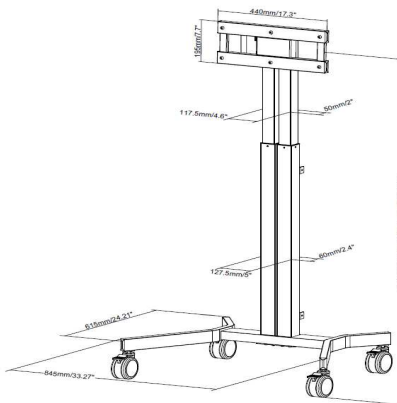

F30 Floorstands

Motorised Flat Panel Floor Stand with Wheels

VFM-F30/W EU SAP: 4858418 US SAP: 70017415

Large-format flat panels 37-90"
(subject to VESA pattern and weight limit)
VESA 800 (wide) x 600 mm (tall)
Lifts up to 110 kg (242 lb)
800 mm (31.5") height adjustment
Shallow leg design to reduce trip-hazard
Premium 100 mm / 4" wheels

vav.link/vfm-f30-w