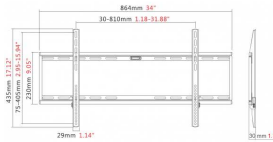

Flat-Panel Wall Mount 800×400

VFM-W8X4V EU SAP: 4991750 US SAP: 13557606

Non-tilting Wall Mount for large-format flat panels 47-75" (subject to VESA pattern and weight limit)
Mounting points up to 800 (wide) x 400 mm (tall) apart
Light Duty 60 kg / 132.28 lb SWL

vav.link/vfm-w8x4v