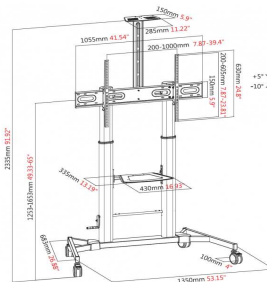

Height-Adjustable Display Cart 80kg

VFM-F25 EU SAP: 4818528 US SAP: 13445519

- Portable floorstand for displays up to 80 kg (176 lb)
- Fits displays with VESA sizes up to 1000 x 600 mm
- For 60-100" Displays (subject to VESA pattern and weight limit)
- Height adjustable by crank hand
- Large 4" wheels
- Shelves included

vav.link/vfm-f25