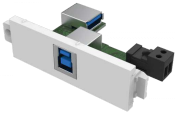

TC3 USB-B to USB-A Module with active booster circuit

TC3 USBB+ EU SAP: 3446582 US SAP: 12980832

"B" type socket on the front as found on a printer chassis
"A" type socket on the rear as found on a laptop chassis
Active circuit uses 5v carried on USB to boost signal
Occupies 1 module space
USB 3.0

vav.link/tc3_usbbplus