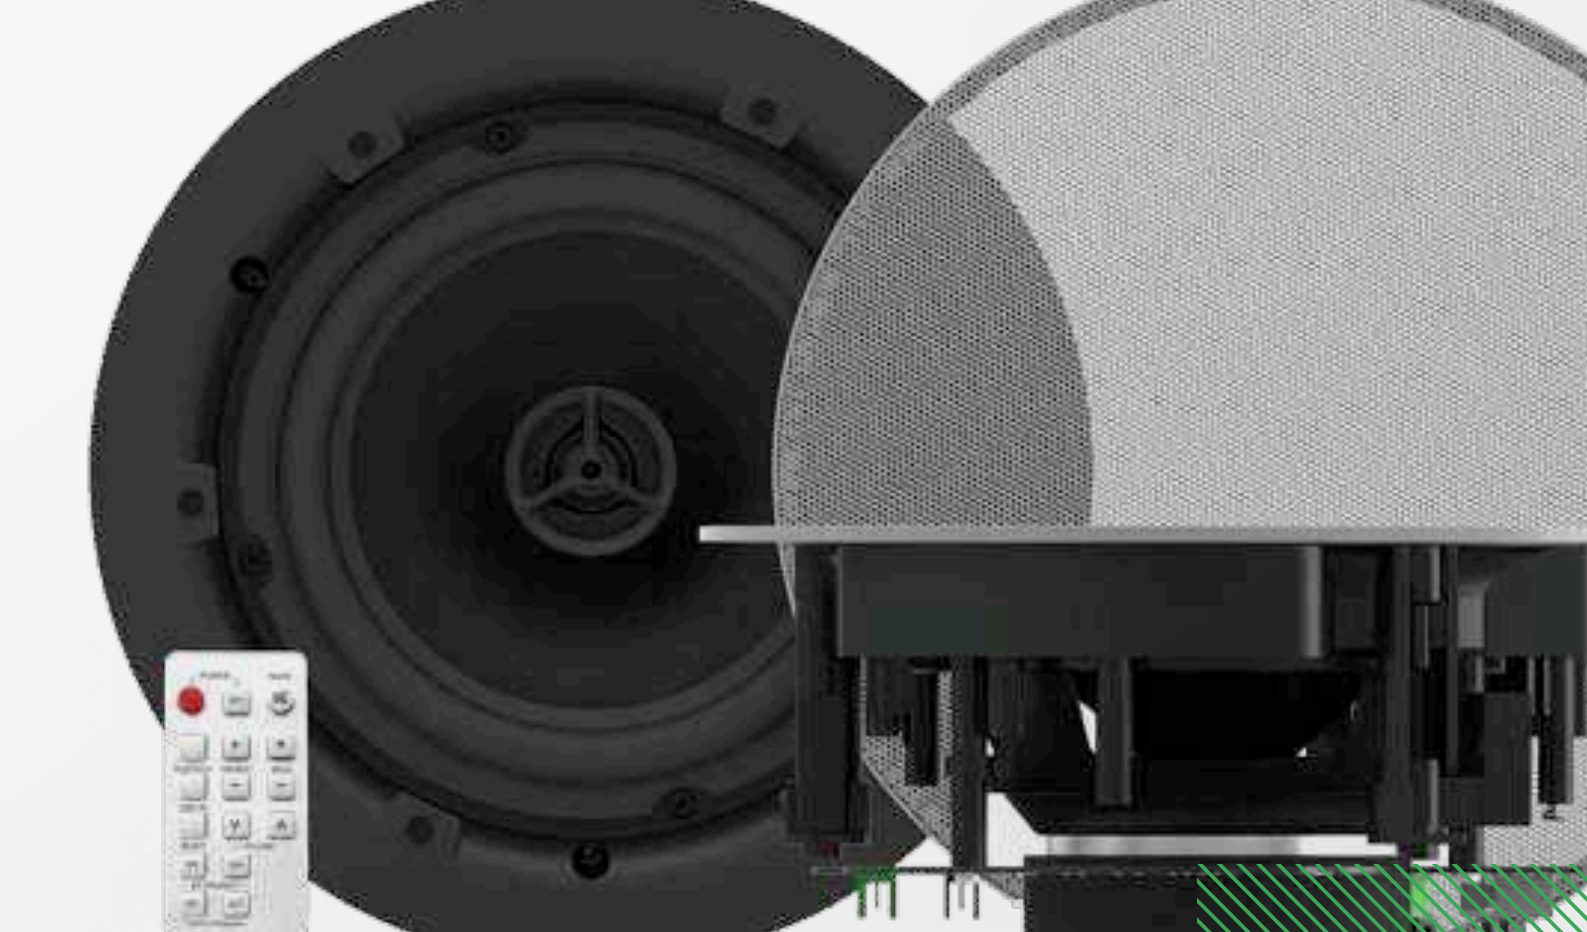

Audio

Index.....

- Amplifiers
- Active Loudspeakers
- Passive Loudspeakers