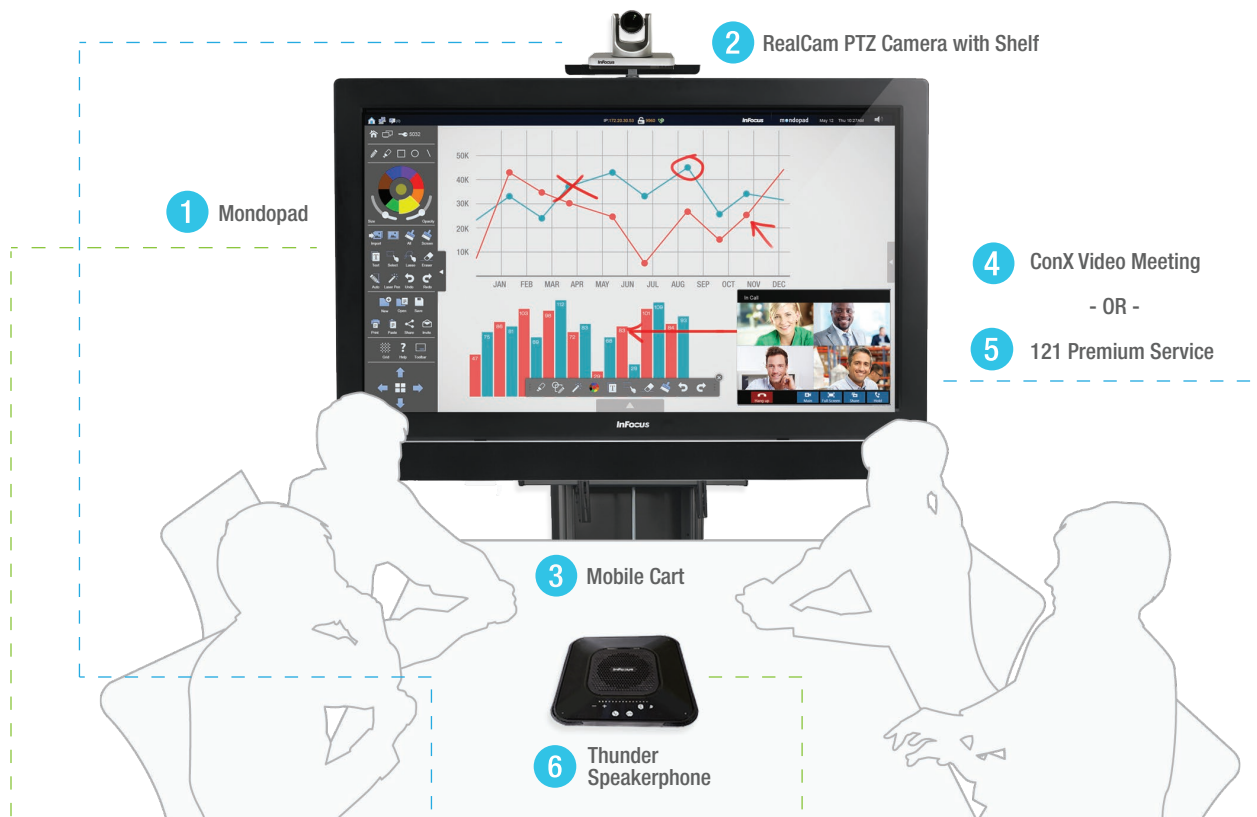

Solutions: Video Conferencing

Help your teams do their best work with high-quality and affordable video conferencing solutions from InFocus.

InFocus
Collaboration That Works

See faces and share screens to quickly convey concepts and get more work done in less time.

Pan, tilt & zoom HD camera gives the best view of everyone in the room with ease.

Capture and hear voices in large meeting rooms for clear communication.

HD video meeting rooms that participants can easily reach from any PC or device.

1 Mondopad

Part #: INF5720 (57-inch), INF7021 (70-inch), INF8021 (80-inch)

- 57-, 70- or 80-inch multi-touch 1080p display
- Built-in PC running Windows 7 and Microsoft Office
- Business-class video calling with multiple technology platforms
- Interactive digital whiteboard and document annotation

2 RealCam PTZ Camera with Shelf

Part #: INA-PTZ-3 (PTZ Camera), INF-VIDSHELF2 (Camera Shelf)

- True HD 1080p resolution
- Pan, tilt and zoom using included remote control
- Wide angle lens
- Optional adjustable camera shelf attaches to mobile cart

3 Mobile Cart

Part #: INF-MCART-PL (up to 80"), INF-MOBCARTPRO-B (up to 70")

- Roll your display to wherever it's needed most
- Stabilizer keeps the display steady, when touched

4 ConX Video Meeting

Part #: INCONX6HD1Y, INCONX12HD1Y, INCONX25HD1Y, INCONX6HD2Y, INCONX12HD2Y, INCONX25HD2Y, INCONX6HD3Y, INCONX12HD3Y, INCONX25HD3Y

- 6, 12, and 25 seat videoconferencing rooms
- Easy for participants to join from any device
- Dialing in is fast and easy

5 121 Premium Service

Part #: IN121PRM-1Y, IN121PRM-2Y, IN121PRM-3Y, IN121PRM-DOM

- 4-person video call with any SIP address regardless of the service they use
- Share your device's screen at the same time (dual-stream)
- Upgrade to a custom SIP address using your company's domain

6 Thunder Speakerphone

Part #: INA-TH150 (speakerphone), INA-MICPODS (microphone extensions)

- Four microphones with VoiceAware anti-echo & noise-reducing technology
- Connect to any device via USB, Bluetooth, or 2.5mm cable
- Optional Mic Pods provide extra microphone range for larger rooms