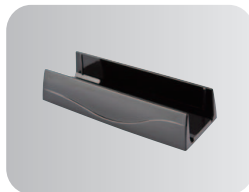

EB308S-B
EB308U3-B

Air vents

Dual mode LED

Stand holder

Screw driver included

Power on/off switch

Features

- Aluminum and air vents: for maximum heat dissipation and sturdiness
- USB 3.0 support: maximum transfer rates up to 5 Gb/s (EB308U3)
- Backward Compatible with USB 2.0 or 1.1 (EB308U3)
- Plug & Play
- Dual mode LED indicator: for power & access status
- Vertical stand with rubber for desktop use
- Screw driver included: ready to use

Specifications

HDD Support	3.5"(8.89 cm) SATA I & II HDD
Interface	USB2.0, USB 3.0 (EB308U3)
Data Transfer Rate	5 Gb/sec max. with USB 3.0 480 Mb/sec max. with USB 2.0
Case Material	Aluminum & Plastic
Power Source	External power adapter with universal auto-switching (100-240V)
Support HDD	4500-10000RPM
Power & Access indicator	Blue LED on & flash
Support OS	Windows 2000 / XP / Vista / 7 Mac OS 9.2 or higher
Dimensions (D * W * H)	200 mm * 109 mm * 31 mm