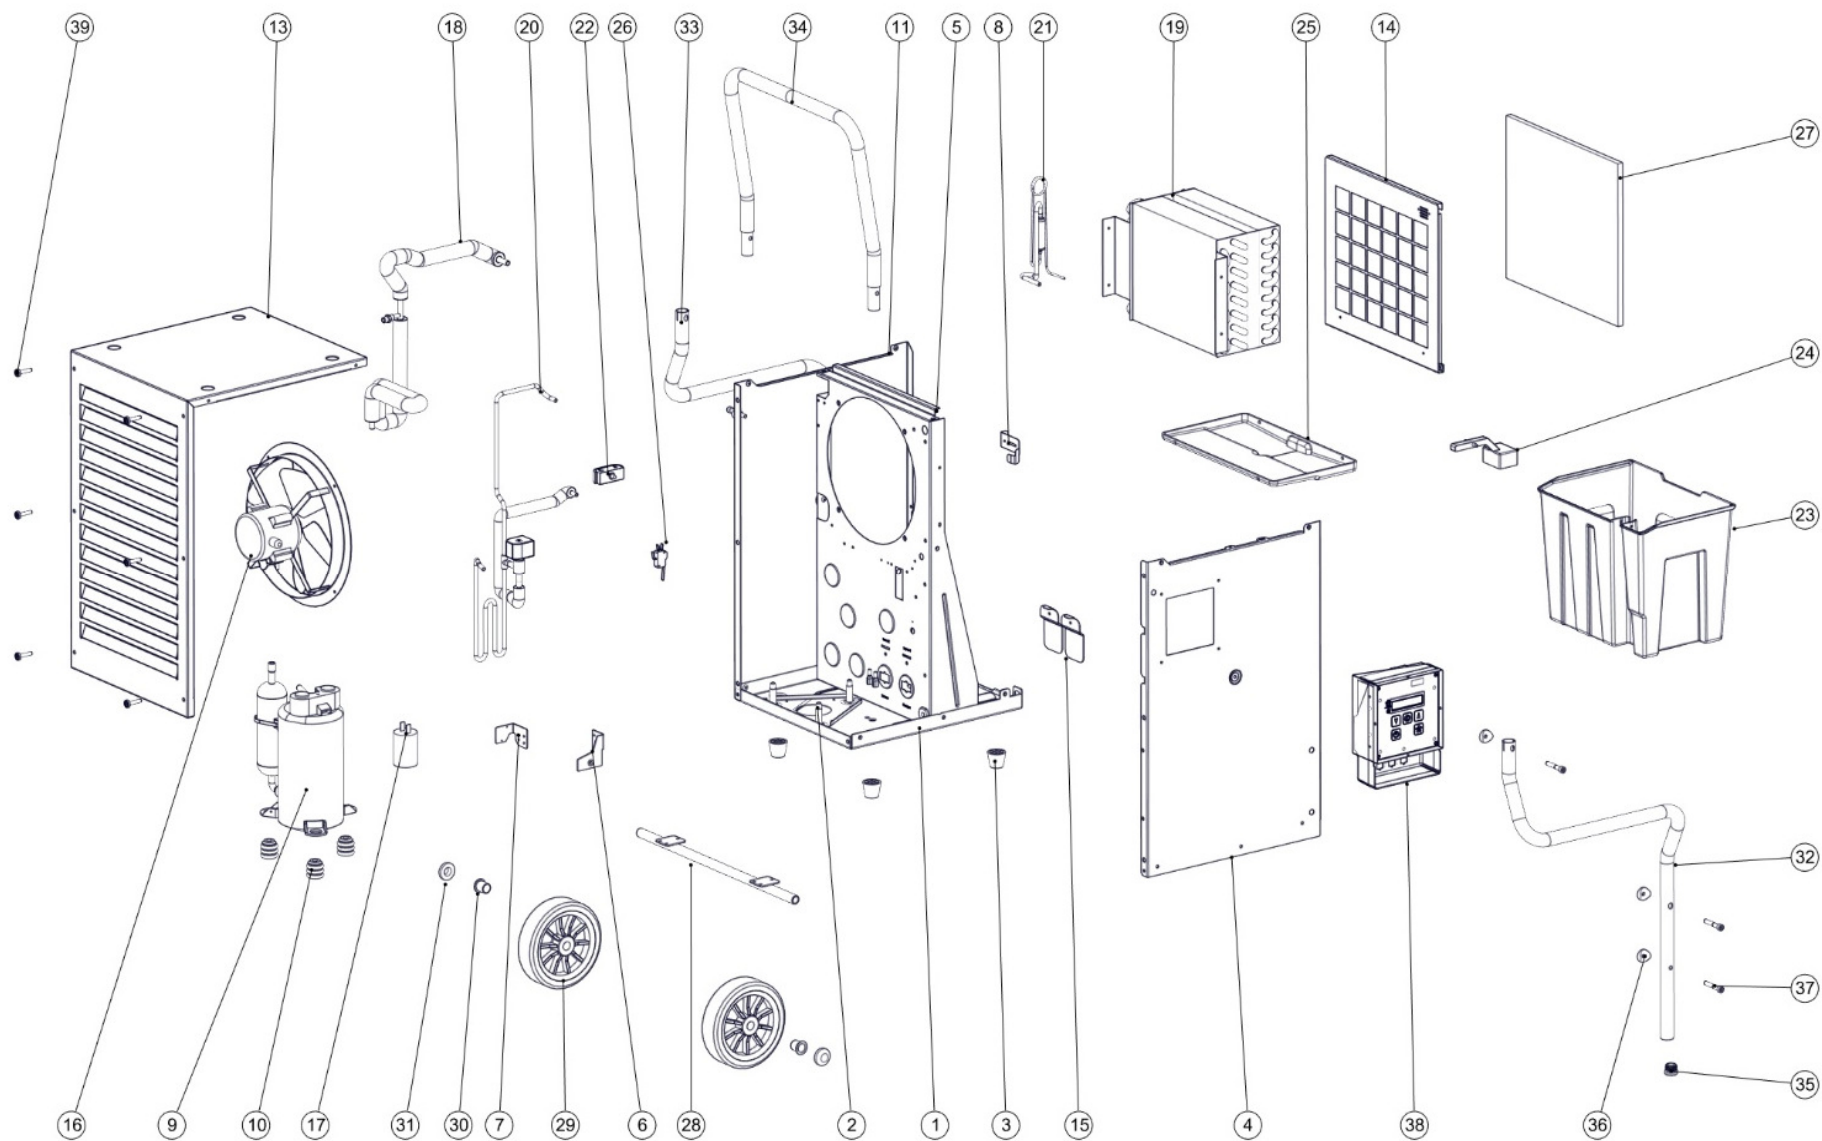

Condensation dehumidifier

Type: El Björn AD 640_eDRY_V1608

part-no.: 0130-0640-031

Pos.	Part-no.	description	Qty.
1	9999-2304	buttom plate	1
2	5101-0630	compressor plate	1
3	5104-0034	rubber feet	4
4	5101-0917	side panel right	1
5	9999-2306	center support	1
6	5101-0652	holder for pipe	1
7	5101-0847	holder for micro switch	1
8	5101-0768	shunt for micro switch	1
9	5201-0036	compressor	1
10	5201-0045	rubber feet for compressor	3
11	5303-0063	single-pole switch	1
12	5101-0774	bucket compartment	1
13	5101-0867	front panel	1
14	5101-0691	filter grit	1
15	5101-0689	cover sheet	2
16	5301-0090	fan, complete	1
17	5203-0049	capacitor	1
18	5206-0202	suction pipe	1
19	5203-0049	condenser / evaporator	1
20	5206-0203	hot gas pipe with pressure pipe	1

Pos.	Part-no.	description	Qty.
21	5206-0201	filter dryer pipe	1
22	5404-0096	pipe holder	1
23	5106-0011	water tank	1
24	5106-0009	float for water tank	1
25	5102-0029	defrost sump	1
26	5303-0066	micro switch	1
27	5107-0044	airfilter	1
28	5103-0072	axis	1
29	5104-0032	wheel	2
30	5404-0106	slide bearing	2
31	5404-0117	Starlock-safety washer	2
32	5103-0075	tube handle, right	1
33	5103-0074	tube handle, left	1
34	5103-0076	tube handle, middle part	1
35	5104-0036	rubber feet	2
36	5404-0100	saddle washer	6
37	5401-0132	screw 6 x 40	6
38	5312-0045	electronic "eDRY"	1
39		refrigerant R407c	350 g
40	5107-0030	filter holder	1
41	5302-0211	main cord	1