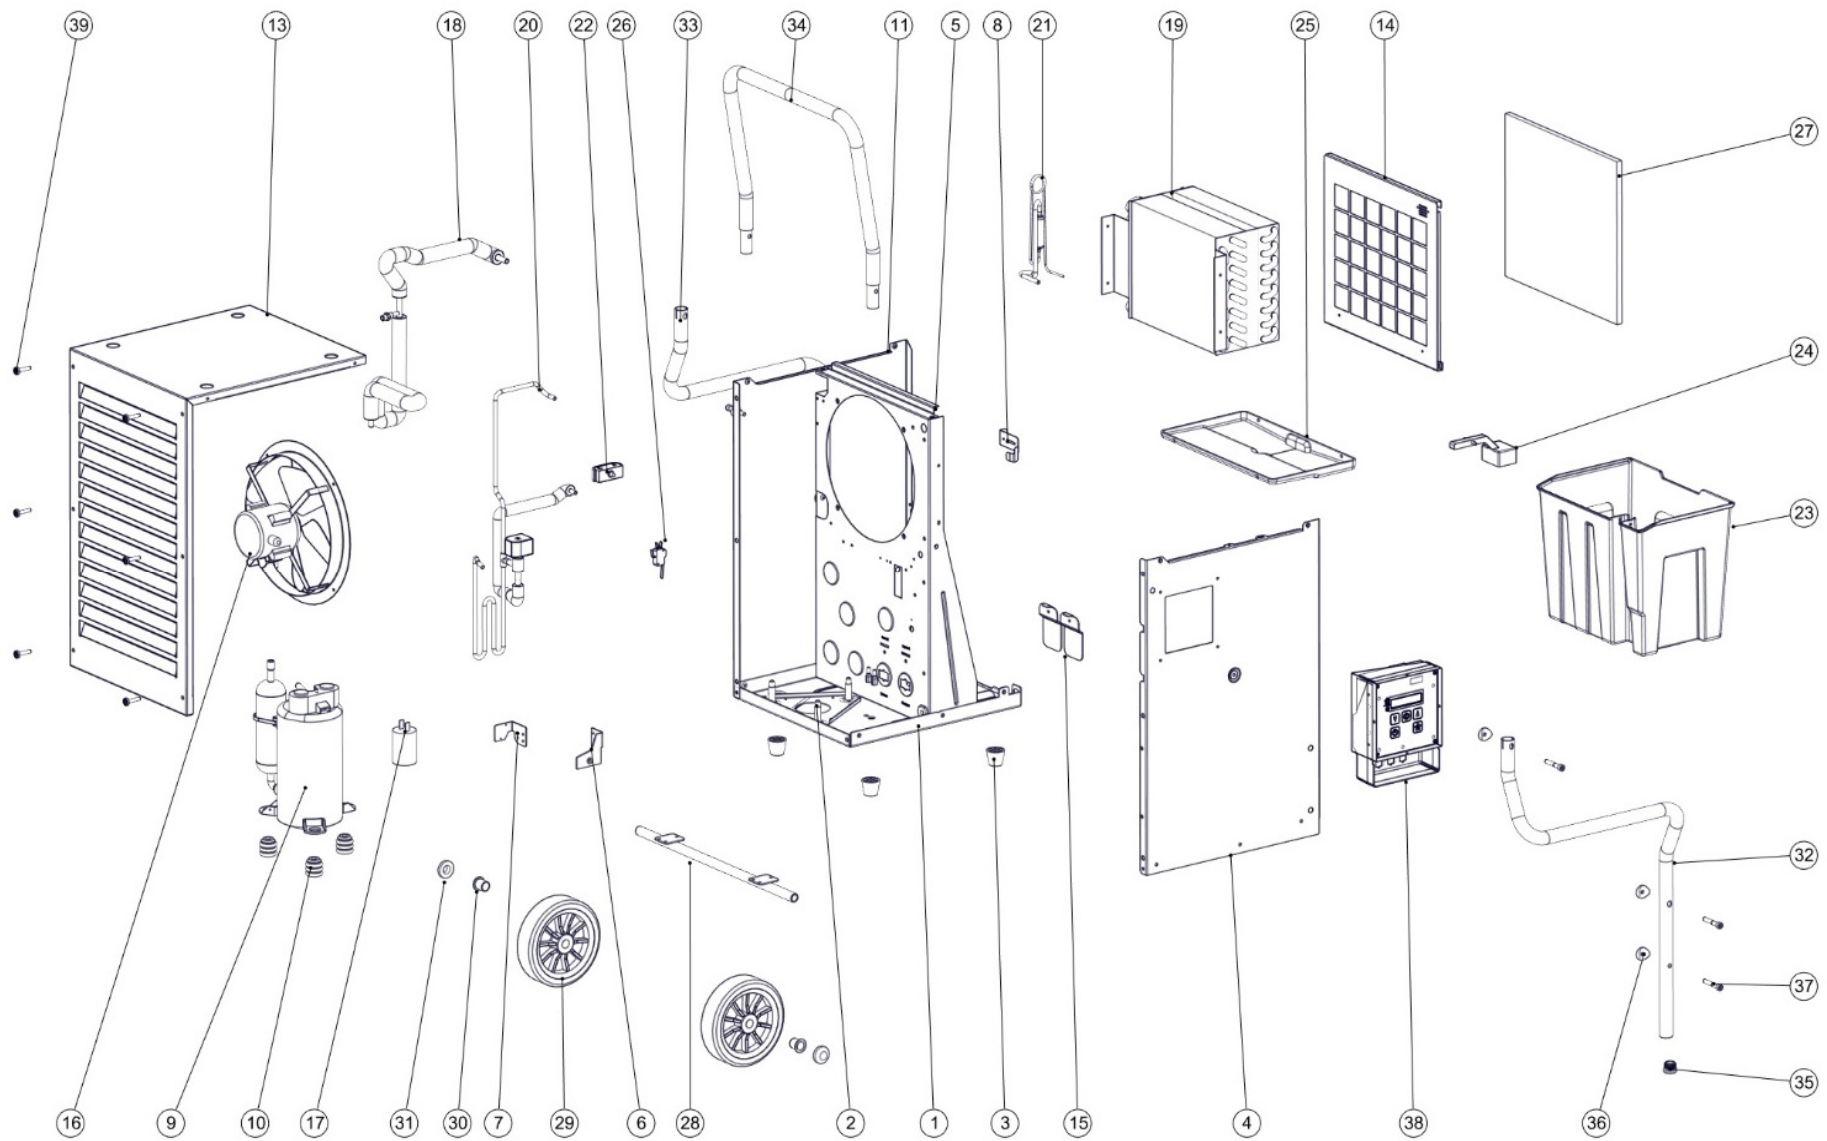

Condensation dehumidifier

Type: El Björn AD 640_eDRY_V1705

part-no.: 0130-0640-032

Pos.	Part-no.	description	Qty.
1	5101-1031	buttom plate	1
2	5101-0630	compressor plate	1
3	5104-0034	rubber feet	4
4	5101-1027	side panel right	1
5	5101-1024	center support	1
6	5101-0652	holder for pipe	1
7	5101-0847	holder for micro switch	1
8	5101-0768	shunt for micro switch	1
9	5201-0036	compressor	1
10	5201-0045	rubber feet for compressor	3
12	5101-0774	bucket compartment	1
13	5101-0867	front panel	1
14	5101-0691	filter grit	1
15	5101-0689	cover sheet	2
16	5301-0090	fan, complete	1
17	5203-0049	capacitor	1
18	5206-0202	suction pipe	1
19	5203-0049	condenser / evaporator	1
20	5206-0203	hot gas pipe with pressure pipe	1

Pos.	Part-no.	description	Qty.
21	5206-0201	filter dryer pipe	1
22	5404-0096	pipe holder	1
23	5106-0011	water tank	1
24	5106-0009	float for water tank	1
25	5102-0029	defrost sump	1
26	5303-0066	micro switch	1
27	5107-0044	airfilter	1
28	5103-0072	axis	1
29	5104-0032	wheel	2
30	5404-0106	slide bearing	2
31	5404-0117	Starlock-safety washer	2
32	5103-0075	tube handle, right	1
33	5103-0074	tube handle, left	1
34	5103-0076	tube handle, middle part	1
35	5104-0036	rubber feet	2
36	5404-0100	saddle washer	6
37	5401-0132	screw 6 x 40	6
38	5312-0045	electronic "eDRY"	1
39		refrigerant R407c	350 g
40	5107-0030	filter holder	1
41	5302-0211	main cord	1