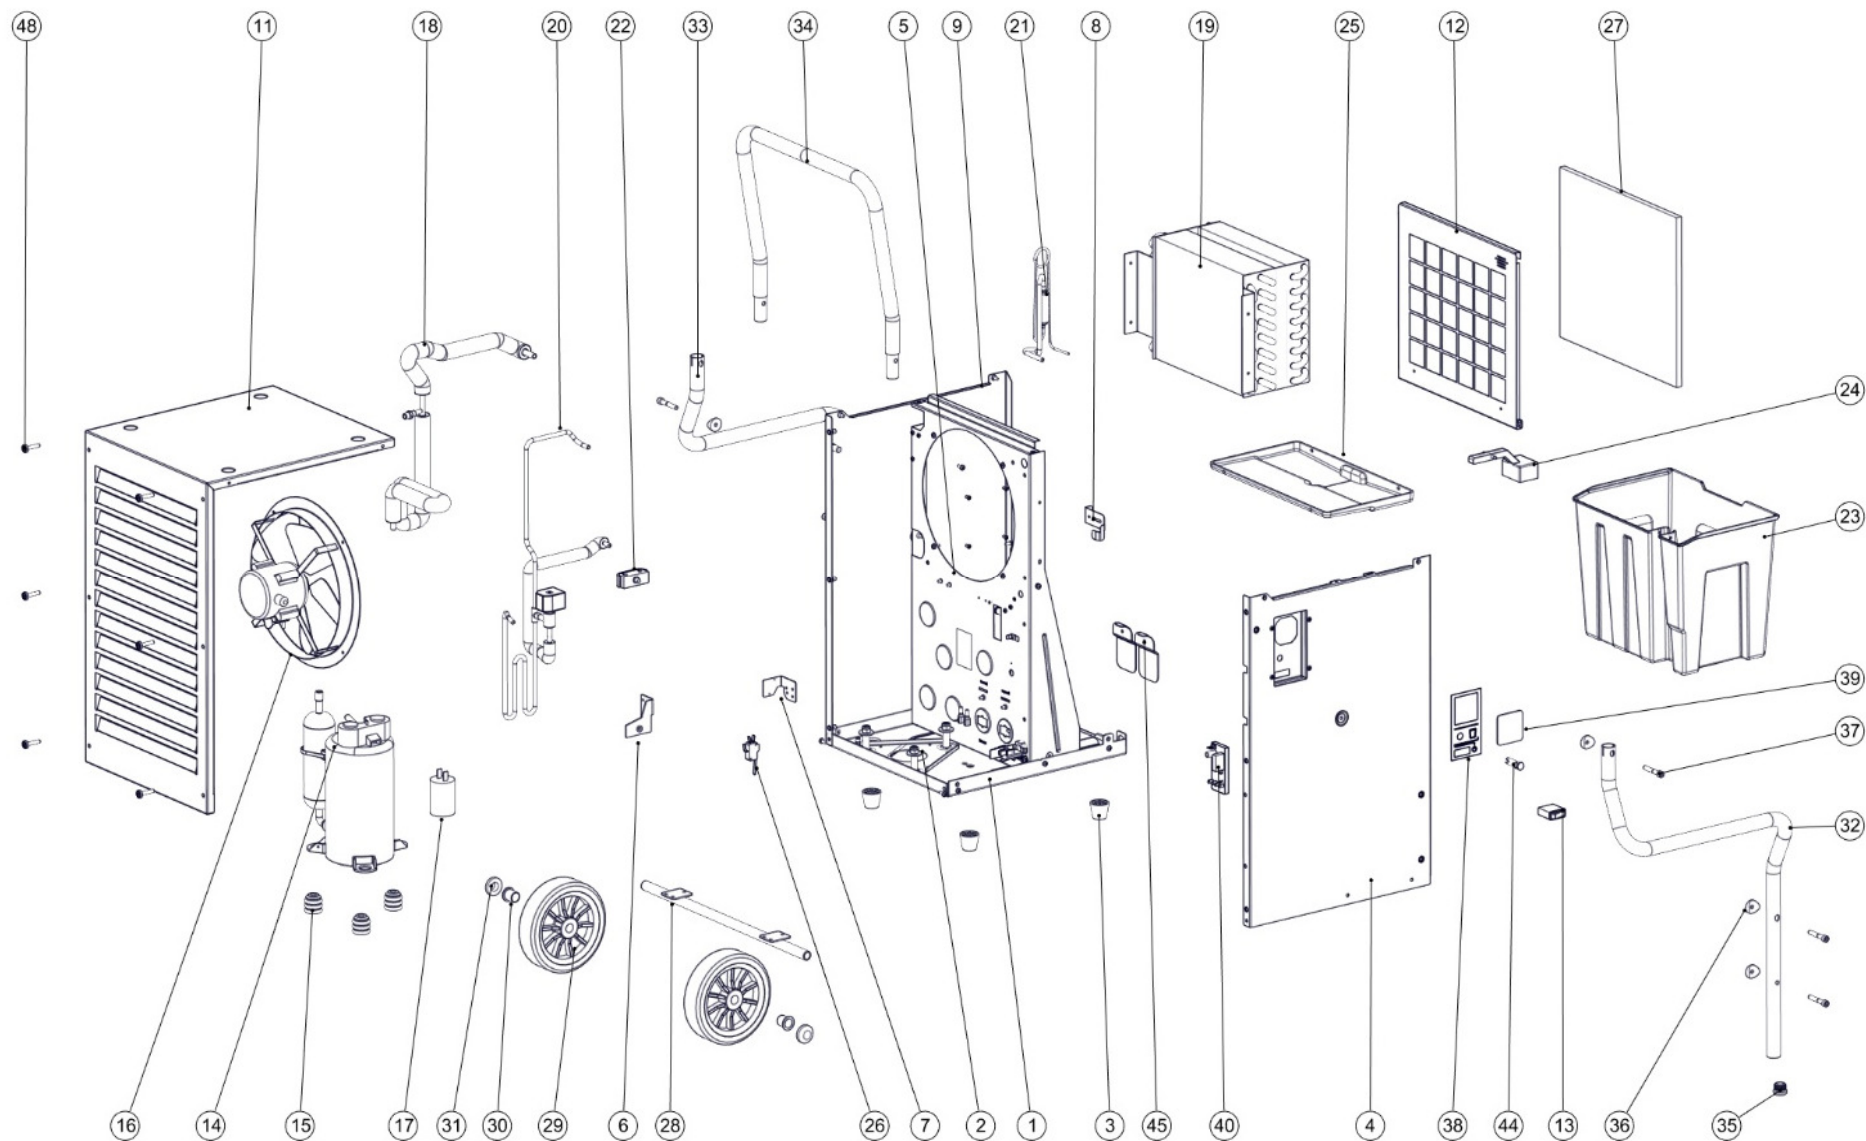

Condensation dehumidifier

Type: El Björn AD 640_S_V1608

part-no.: 0130-0640-030

Pos.	Part-no.	description	Qty.
1	9999-2304	buttom plate	1
2	5101-0630	compressor plate	1
3	5104-0034	rubber feet	4
4	5101-0865	side panel right	1
5	9999-2306	center support	1
6	5101-0652	holder for pipe	1
7	5101-0847	holder for micro switch	1
8	5101-0768	shunt for micro switch	1
9	5101-0866	side panel, left	1
10	5101-0774	bucket compartment	1
11	5101-0867	front panel	1
12	5101-0691	filter grit	1
13	5303-0063	single-pole switch	1
14	5201-0036	compressor	1
15	5201-0045	rubber feet	3
16	5301-0090	fan, complete	1
17	5201-0049	capacitor	1
18	5206-0202	suction pipe	1
19	5203-0049	condenser / evaporator	1
20	5206-0203	pressure pipe with solenoid valve and	1
21	5206-0201	filter dryer pipe	1
22	5404-0096	pipe holder	1
23	5106-0011	water tank	1
24	5106-0009	float for water tank	1
25	5102-0029	defrost sump	1

Pos.	Part-no.	description	Qty.
26	5303-0066	micro switch	1
27	5107-0044	air filter	1
28	5103-0072	axis	1
29	5104-0032	wheel	2
30	5404-0106	slide bearing	2
31	5404-0117	starlock safety washer	2
32	5103-0075	tube handle, right	1
33	5103-0074	tube handle, left	1
34	5103-0076	tube handle, middle part	1
35	5104-0036	device feet	2
36	5404-0100	saddle washer	6
37	5401-0132	screw 6 x 40	6
38	5502-0158	sticker for operation panel	1
39	5306-0014	blind cover	1
40	5307-0001	defrost PCB "DryLogic" incl. probe	1
41	5102-0021	case for DryLogic	1
42	5303-0069	neon for "tank full"	1
43	5107-0030	filter holder	1
44	5303-0070	cap for neon, red	1
45	5101-0689	cover sheet	2
46	5302-0155	main cord	1
47		refrigerant R407c	350 g
48	5401-0088	screw 5 x 30	6