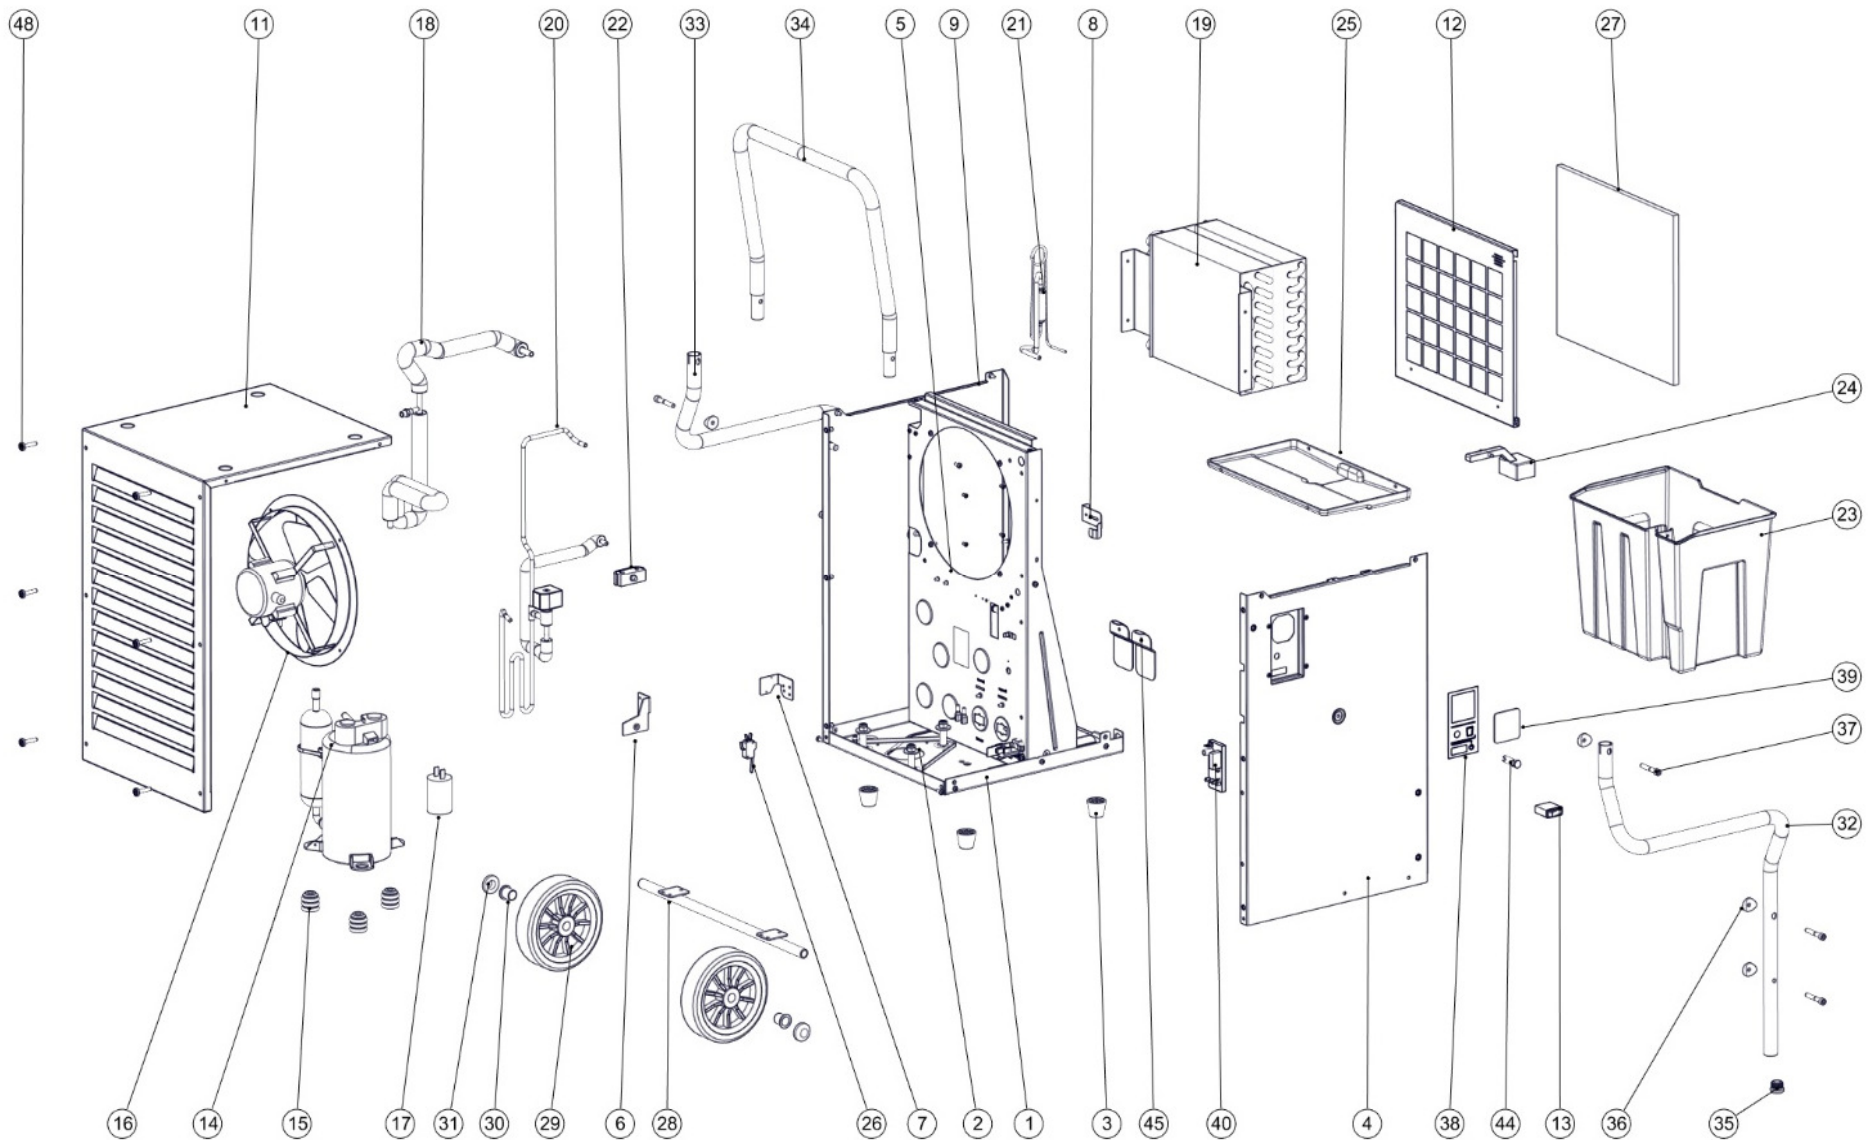

Condensation dehumidifier

Type: El Björn AD 640_S_V1705

part-no.: 0130-0640-033

Pos.	Part-no.	description	Qty.
1	5101-1031	buttom plate	1
2	5101-0630	compressor plate	1
3	5104-0034	rubber feet	4
4	5101-1017	side panel right	1
5	5101-1024	center support	1
6	5101-0652	holder for pipe	1
7	5101-0847	holder for micro switch	1
8	5101-0768	shunt for micro switch	1
9	5101-0866	side panel, left	1
10	5101-0774	bucket compartment	1
11	5101-0867	front panel	1
12	5101-0691	filter grit	1
13	5303-0063	single-pole switch	1
14	5201-0036	compressor	1
15	5201-0045	rubber feet	3
16	5301-0090	fan, complete	1
17	5201-0049	capacitor	1
18	5206-0202	suction pipe	1
19	5203-0049	condenser / evaporator	1
20	5206-0203	pressure pipe with solenoid valve and	1
21	5206-0201	filter dryer pipe	1
22	5404-0096	pipe holder	1
23	5106-0011	water tank	1
24	5106-0009	float for water tank	1
25	5102-0029	defrost sump	1

Pos.	Part-no.	description	Qty.
26	5303-0066	micro switch	1
27	5107-0044	air filter	1
28	5103-0072	axis	1
29	5104-0032	wheel	2
30	5404-0106	slide bearing	2
31	5404-0117	starlock safety washer	2
32	5103-0075	tube handle, right	1
33	5103-0074	tube handle, left	1
34	5103-0076	tube handle, middle part	1
35	5104-0036	device feet	2
36	5404-0100	saddle washer	6
37	5401-0132	screw 6 x 40	6
38	5502-0158	sticker for operation panel	1
39	5306-0014	blind cover	1
40	5307-0001	defrost PCB "DryLogic" incl. probe	1
41	5102-0021	case for DryLogic	1
42	5303-0069	neon for "tank full"	1
43	5107-0030	filter holder	1
44	5303-0070	cap for neon, red	1
45	5101-0689	cover sheet	2
46	5302-0155	main cord	1
47		refrigerant R407c	350 g
48	5401-0088	screw 5 x 30	6