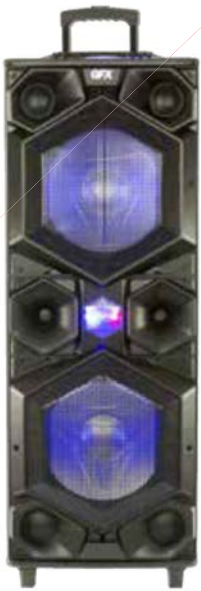

E-1500

2 X 15" WOOFER PRO PA SPEAKER