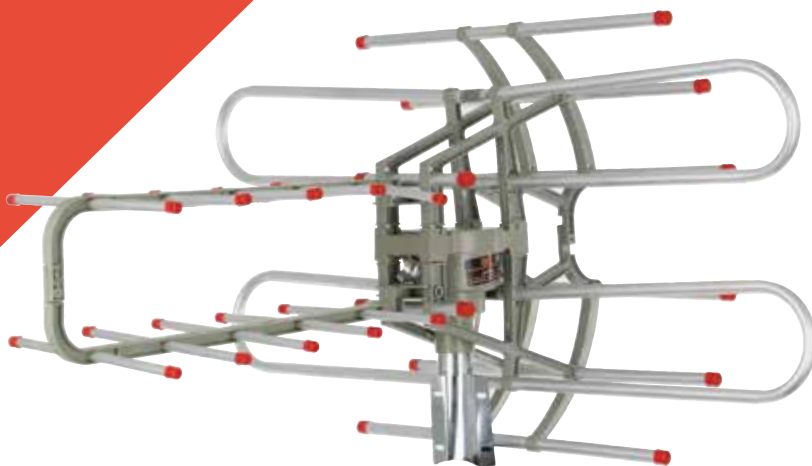

FEATURES

- HD/DTV/UHF/VHF/FM 360° Rotating Outdoor Antenna
- HD, DTV, VHF, UHF and FM Radio Ready, Connect to DTV Tuner to Receive Digital and Analog Programming
- HDTV 1080P, 1080i, 720P Support
- Full Band DTV/VHF/UHF Receiver
- 360° Amplified Rotating Antenna
- Built-in Signal Booster 26-28dB Gain
- Impedance: 75 Ω
- Operates up to 2 TV Sets
- Remote Control Included
- 50 Feet Coaxial Cable
- Power 110-127V AC 60Hz

SPECIFICATIONS

- Master Carton Dimensions: 22.25 x 20.5 x 19.9
- Gift Box Dimensions: 20 x 4.25 x 9
- Master Carton Qty: 10
- Master Carton Weight: 42.00 LBS
- Unit Weight: 4.20 LBS
- UPC: 6 06540 00004 5