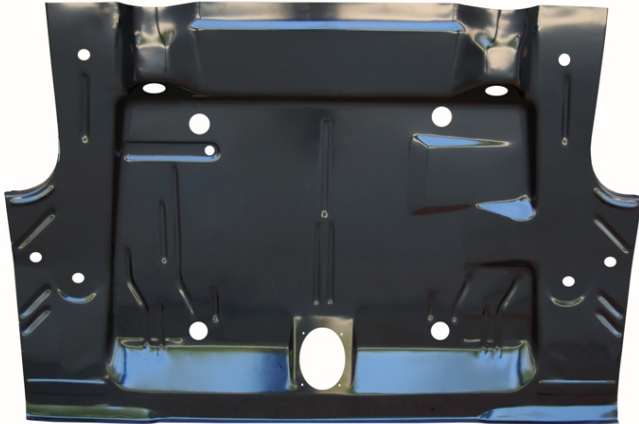

QUARTER PANEL LOWER REAR CORNER

- 68-70 Charger LH (AMD) ..... 776-2668-L $79.95
- 68-70 Charger RH (AMD) ..... 776-2668-R $79.95

TRUNK FLOOR FULL OEM STYLE

- 67-76 A-Body (AMD) ..... 800-1370 ..... $299.95
- 62-65 B-Body (AMD) ..... 800-1462 ..... $599.95
- 66-67 B-Body (AMD) ..... 800-1468 ..... $389.95
- 68-70 B-Body (Exc Charger) (AMD) .... 800-1468 ..... $369.95
- 71-73 (Modify for 74) B-Body (AMD) ... 800-1471 ..... $369.95
- 70 Cuda (AMD) ..... 800-1570 ..... $369.95
- 71-74 Cuda (AMD) ..... 800-1571 ..... $369.95
- 71-74 (Will Fit 70) Cuda (EBP) ..... 251-76CF $230.00
- 70 Challenger (AMD) ..... 800-2570 ..... $369.95
- 71-74 Challenger (AMD) ..... 800-2571 ..... $369.95
- 71-74 (Will Fit 70) Challenger (EBP) ..... 160-76CF $230.00
- 68-70 Charger (AMD) ..... 800-1468 ..... $369.95

NOTE: SOME MODELS MAY REQUIRE TAIL LIGHT PANEL OR REAR DUTCHMAN PANEL REMOVAL TO INSTALL.