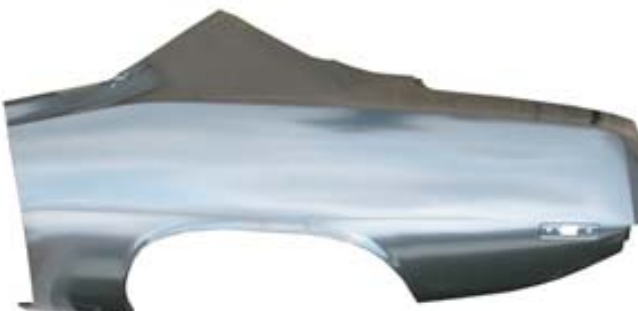

72-74 Cuda LH (AMD) ..... 700-1572-L $599.95
72-74 Cuda RH (AMD) ..... 700-1572-R $599.95
72-74 Cuda LH (EBP) ..... 251-51AL $400.00
72-74 Cuda RH (EBP) ..... 251-51AR $400.00