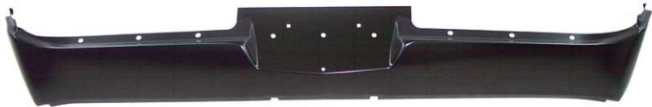

REAR VALANCE (CONT.)

- 70-72 Dart (AMD) ..... 960-2070 ..... $249.95