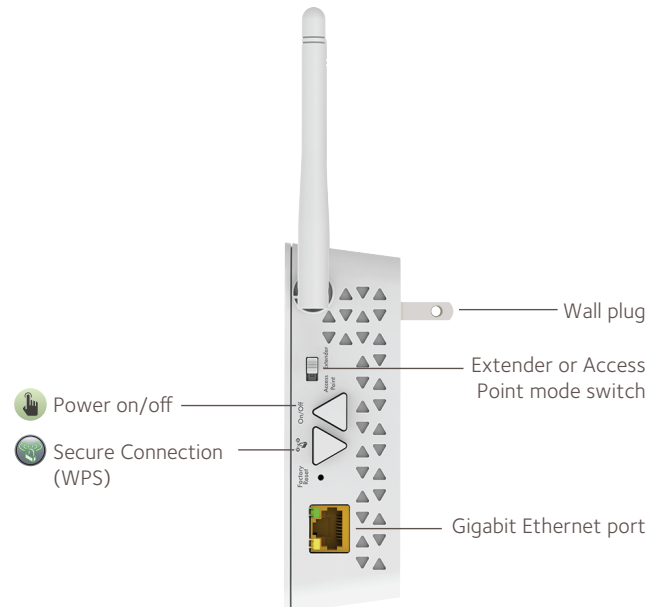

### WiFi Range Extender

Boosts the range of your existing WiFi & creates a stronger signal in hard-to-reach areas.

## Network Connections

Smart LED indicators help find the best extender placement for optimal WiFi coverage while displaying real-time, extender network status.

Easy, secured connection at the push of a button for either WiFi Range Extender mode or Access Point mode setup.