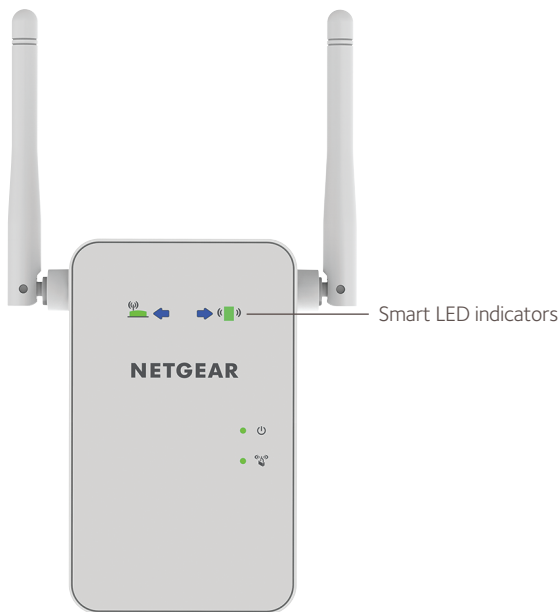

### WiFi Range Extender

Boosts the range of your existing WiFi & creates a stronger signal in hard-to-reach areas.

## Network Connections

Smart LED indicators help find the best extender placement for optimal WiFi coverage while displaying real-time, extender network status.

Easy, secured connection at the push of a button for either WiFi Range Extender mode or Access Point mode setup.