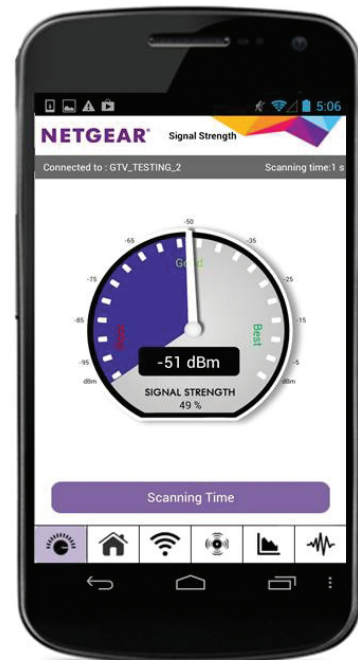

## Network Connections

Smart LED indicators help find the best extender placement for optimal WiFi coverage while displaying real-time, extender network status.

Easy, secured connection at the push of a button for either WiFi Range Extender mode or Access Point mode setup.

### WiFi Analytics App

How strong is your WiFi signal? Use the NETGEAR WiFi Analytics app & get advanced analytics to optimize your existing or newly extended WiFi network. Check your network status, WiFi signal strength, identify crowded WiFi channels & much more!

Here's what you can do with the WiFi Analytics App!

- Get a network status overview
- Check WiFi signal strength
- Measure WiFi channel interference
- Keep track of WiFi strength by location
- and more...

Scan to install app