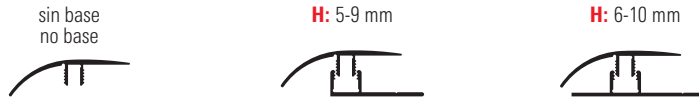

Acabados CPL: Consulte plazo de entrega / CPL finishes: Please consult delivery period / Finitions CPL: Consultez délai de livraison

CPL	80	A80560/270	A80561/270	A80568/270
CPL	81	A81560/270	A81561/270	A81568/270
CPL	82	A82560/270	A82561/270	A82568/270
CPL	83	A83560/270	A83561/270	A83568/270
CPL	84	A84560/270	A84561/270	A84568/270
CPL	85	A85560/270	A85561/270	A85568/270
CPL	86	A86560/270	A86561/270	A86568/270
CPL	87	A87560/270	A87561/270	A87568/270
CPL	88	A88560/270	A88561/270	A88568/270
CPL	89	A89560/270	A89561/270	A89568/270
CPL	90	A90560/270	A90561/270	A90568/270
CPL	91	A91560/270	A91561/270	A91568/270
CPL	92	A92560/270	A92561/270	A92568/270
CPL	93	A93560/270	A93561/270	A93568/270
CPL	94	A94560/270	A94561/270	A94568/270
CPL	95	A95560/270	A95561/270	A95568/270
CPL	96	A96560/270	A96561/270	A96568/270
CPL	97	A97560/270	A97561/270	A97568/270
CPL	98	A98560/270	A98561/270	A98568/270
CPL	99	A99560/270	A99561/270	A99568/270
CPL	A1	AA1560/270	AA1561/270	AA1568/270
CPL	A2	AA2560/270	AA2561/270	AA2568/270
CPL	A3	AA3560/270	AA3561/270	AA3568/270
CPL	A4	AA4560/270	AA4561/270	AA4568/270
CPL	A5	AA5560/270	AA5561/270	AA5568/270
CPL	A6	AA6560/270	AA6561/270	AA6568/270
CPL	A7	AA7560/270	AA7561/270	AA7568/270
CPL	A8	AA8560/270	AA8561/270	AA8568/270
CPL	A9	AA9560/270	AA9561/270	AA9568/270
CPL	B1	AB1560/270	AB1561/270	AB1568/270
CPL	B2	AB2560/270	AB2561/270	AB2568/270
CPL	B3	AB3560/270	AB3561/270	AB3568/270
CPL	B4	AB4560/270	AB4561/270	AB4568/270
CPL	B5	AB5560/270	AB5561/270	AB5568/270
CPL	B6	AB6560/270	AB6561/270	AB6568/270
CPL	B7	AB7560/270	AB7561/270	AB7568/270
CPL	B8	AB8560/270	AB8561/270	AB8568/270
CPL	B9	AB9560/270	AB9561/270	AB9568/270
CPL	C1	AC1560/270	AC1561/270	AC1568/270
CPL	C2	AC2560/270	AC2561/270	AC2568/270
CPL	C3	AC3560/270	AC3561/270	AC3568/270
CPL	C4	AC4560/270	AC4561/270	AC4568/270
CPL	C5	AC5560/270	AC5561/270	AC5568/270
CPL	C6	AC6560/270	AC6561/270	AC6568/270
CPL	C7	AC7560/270	AC7561/270	AC7568/270
CPL	C8	AC8560/270	AC8561/270	AC8568/270
* CPL	C9	AC9560/270	AC9561/270	AC9568/270
* CPL	D1	AD1560/270	AD1561/270	AD1568/270
* CPL	D2	AD2560/270	AD2561/270	AD2568/270
* CPL	D3	AD3560/270	AD3561/270	AD3568/270
* CPL	D4	AD4560/270	AD4561/270	AD4568/270
* CPL	D5	AD5560/270	AD5561/270	AD5568/270

B PERFILES EMBLISTADOS
BLISTER PRESENTATION
PRÉSENTATION SOUS BLISTER

MEDIDA/LENGTH/LONGUEUR: 90 cm
INCLUYE BASE/BASE INCLUDED/BASE INCLUSE H: 5-9 mm

B80561/090
B81561/090
B82561/090
B83561/090
B84561/090
B85561/090
B86561/090
B87561/090
B88561/090
B89561/090
B90561/090
B91561/090
B92561/090
B93561/090
B94561/090
B95561/090
B96561/090
B97561/090
B98561/090
B99561/090
BA1561/090
BA2561/090
BA3561/090
BA4561/090
BA5561/090
BA6561/090
BA7561/090
BA8561/090
BA9561/090
BB1561/090
BB2561/090
BB3561/090
BB4561/090
BB5561/090
BB6561/090
BB7561/090
BB8561/090
BB9561/090
BC1561/090
BC2561/090
BC3561/090
BC4561/090
BC5561/090
BC6561/090
BC7561/090
BC8561/090
BC9561/090
BD1561/090
BD2561/090
BD3561/090
BD4561/090
BD5561/090