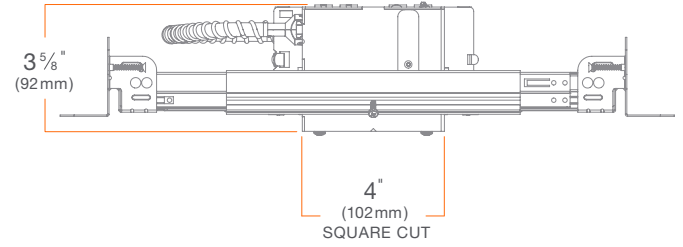

Low-Profile

- M4LTSS (Standard, TRIAC/ELV)
- M4LTSF (Fire Rated, TRIAC/ELV)
- M4LOSS (Standard, 0-10V)
- M4LOSF (Fire Rated, 0-10V)