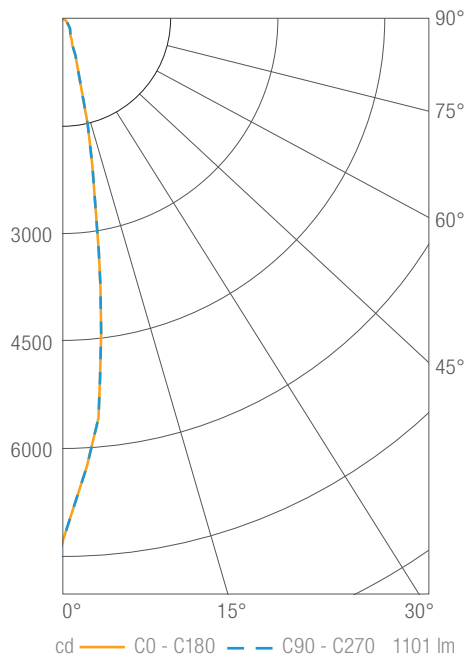

DRD2 1000 lm, 3000K, Soft Focus

DRD2M10930SF

Luminous Intensity

Gamma	C 0°
0°	7280
5°	5603
10°	2489
15°	875
20°	381
25°	247
30°	194
35°	161
40°	122
45°	90
50°	64
55°	45
60°	28
65°	16
70°	7
75°	4
80°	2
85°	1
90°	0

Values in candela

Zonal Lumen Summary

Zone	Lumens	Luminaire %
0-30	868	79
0-40	968	88
0-60	1078	98
0-90	1100	100
0-180	1101	100

Illuminance Chart

Distance from LED	Foot Candles	Diameter
3'	809	0.9'
6'	202	1.7'
9'	90	2.6'
12'	51	3.4'

Beam Angle: 16°