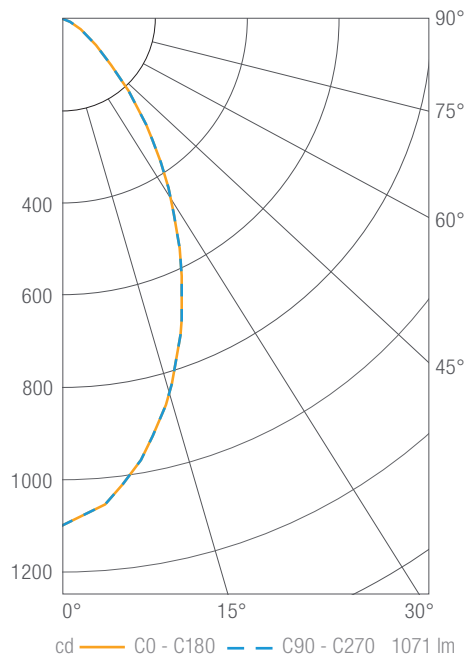

DRD2 1000 lm, 3000K, Wide Flood

DRD2M10930WF

Luminous Intensity

Gamma	C 0°
0°	1100
5°	1058
10°	973
15°	866
20°	743
25°	609
30°	478
35°	361
40°	252
45°	161
50°	102
55°	68
60°	41
65°	24
70°	11
75°	6
80°	4
85°	2
90°	0

Values in candela

Zonal Lumen Summary

Zone	Lumens	Luminaire %
0-30	620	58
0-40	845	79
0-60	1037	97
0-90	1069	100
0-180	1071	100

Illuminance Chart

Distance from LED	Foot Candles	Diameter
3'	122	3.1'
6'	31	6.2'
9'	14	9.3'
12'	8	12.3'

Beam Angle: 55°