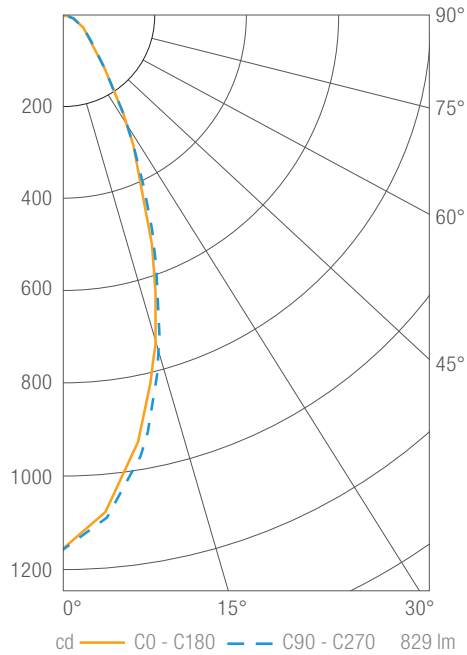

PHOTOMETRY

DRD4 750 lm, 3000K, Flood

DRD4M07930FL

Luminous Intensity

Gamma	C 0°
0°	1158
5°	1081
10°	941
15°	765
20°	576
25°	414
30°	288
35°	192
40°	130
45°	96
50°	76
55°	61
60°	49
65°	38
70°	28
75°	18
80°	10
85°	4
90°	0

Values in candela

Zonal Lumen Summary

Zone	Lumens	Luminaire %
0-30	510	62
0-40	633	76
0-60	766	92
0-90	829	100
0-180	829	100

Illuminance Chart

Distance from LED	Foot Candles	Diameter
3'	129	2.2'
6'	32	4.5'
9'	14	6.7'
12'	8	9.0'

Beam Angle: 41°