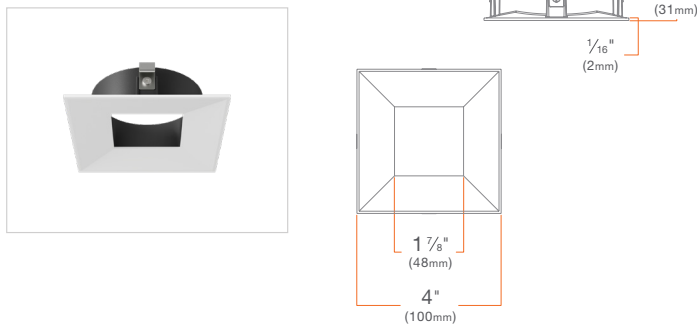

Beveled Pinhole Flangeless Trim Insert

M4TSBWHFL