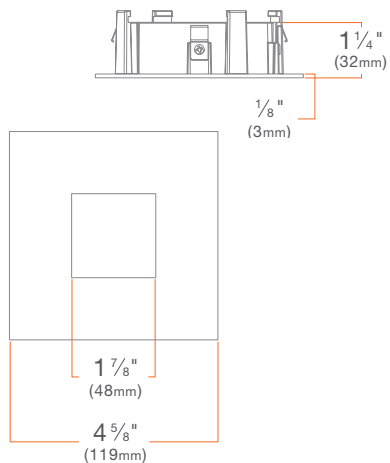

Beveled Trim

M4TSSWH

Round on Square Trim

M4TSQWH

Pinhole Trim

M4TSPWH

Beveled Pinhole Trim

M4TSBWH

Wall Wash Trim

Round: **M4TSWWH**

Decorative Closed Trim

Frosted: **M4TSSWHDCF**

Clear, Frosted Sides: **M4TSSWHDCCF**

Beveled Flangeless Trim Insert

M4TSSWHFL

Pinhole Flangeless Trim Insert