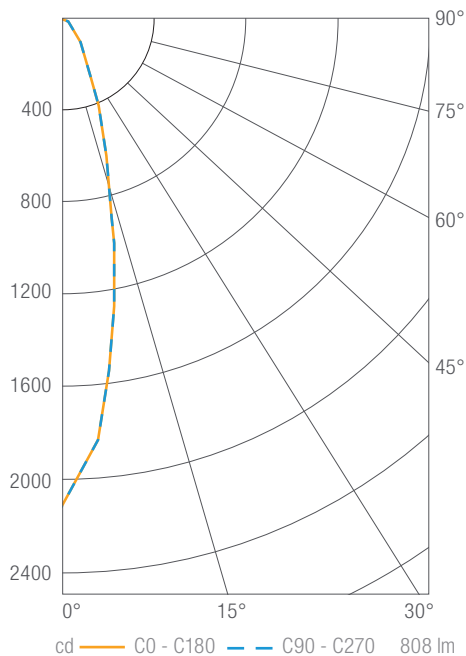

Values in candela

Zonal Lumen Summary

Zone	Lumens	Luminaire %
0-30	645	79
0-40	701	86
0-60	781	96
0-90	817	100
0-180	817	100

Illuminance Chart

Distance from LED	Foot Candles	Diameter
3'	655	0.8'
6'	164	1.7'
9'	73	2.5'
12'	41	3.3'

Beam Angle: 16°

DRD4 750 lm, 3000K, Spot

DRD4M07930SP

Luminous Intensity

Gamma	C 0°
0°	2105
5°	1826
10°	1282
15°	800
20°	497
25°	310
30°	201
35°	137
40°	98
45°	73
50°	57
55°	45
60°	35
65°	23
70°	12
75°	5
80°	3
85°	2
90°	0