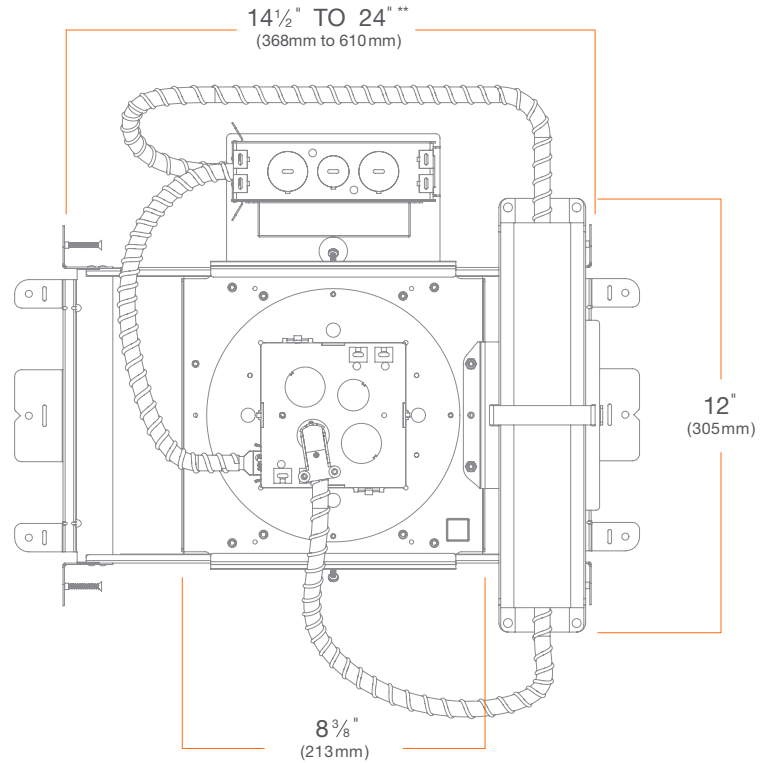

* Can be field cut to minimum 10" (254mm)

EcoSystem

- M4NCSSxxC (Standard)
- M4NCSFxxC (Fire Rated)

Emergency Lighting

- M4NCSSxxxEM (Standard)
- M4NCSFxxxEM (Fire Rated)

* Can be field cut to minimum 10" (254mm)
** Can be field cut to minimum 13" (330mm)