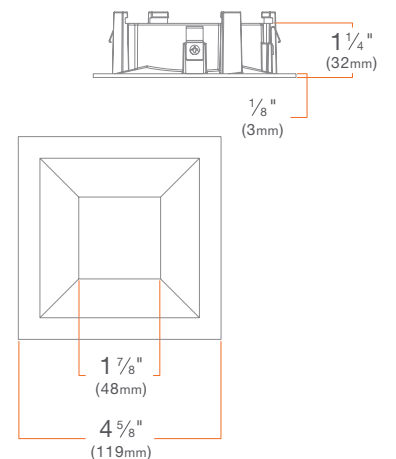

Beveled Trim

M4TSSWH

Round on Square Trim

M4TSQWH

Pinhole Trim

M4TSPWH

Beveled Pinhole Trim

M4TSBWH

Wall Wash Trim

Round: **M4TSWWH**

Decorative Closed Trim

Frosted: **M4TSSWHDCF**

Clear, Frosted Sides: **M4TSSWHDCCF**

Beveled Flangeless Trim Insert

M4TSSWHFL

Pinhole Flangeless Trim Insert