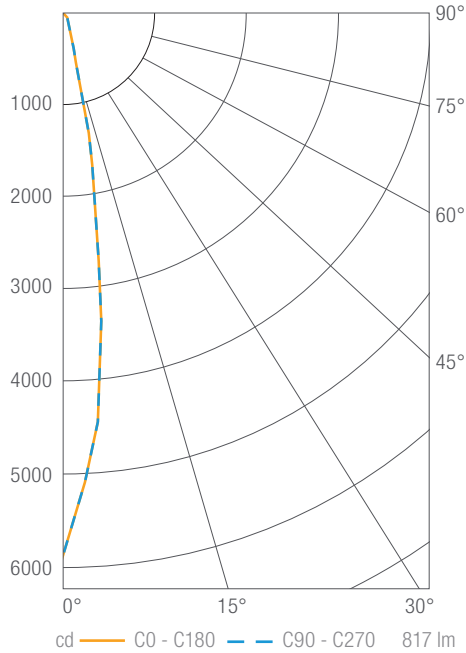

Values in candela

Zonal Lumen Summary

Zone	Lumens	Luminaire %
0-30	868	79
0-40	968	88
0-60	1078	98
0-90	1100	100
0-180	1101	100

Illuminance Chart

Distance from LED	Foot Candles	Diameter
3'	809	0.9'
6'	202	1.7'
9'	90	2.6'
12'	51	3.4'

Beam Angle: 16°

PHOTOMETRY

DRD4 750 lm, 3000K, Narrow Spot

DRD4M07930NS

Luminous Intensity

Gamma	C 0°
0°	5897
5°	4418
10°	1911
15°	561
20°	280
25°	165
30°	117
35°	87
40°	69
45°	57
50°	47
55°	38
60°	31
65°	23
70°	16
75°	10
80°	4
85°	1
90°	0