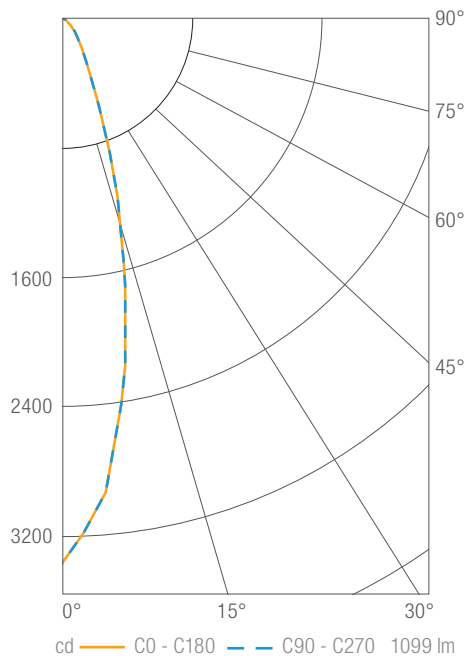

Values in candela

Zonal Lumen Summary

Zone	Lumens	Luminaire %
0-30	906	80
0-40	1004	89
0-60	1110	98
0-90	1131	100
0-180	1132	100

Illuminance Chart

Distance from LED	Foot Candles	Diameter
3'	1091	0.7'
6'	273	1.5'
9'	121	2.2'
12'	68	2.9'

Beam Angle: 14°

DRD2 1000 lm, 3000K, Spot

DRD2M10930SP

Luminous Intensity

Gamma	C 0°
0°	3366
5°	2967
10°	2203
15°	1391
20°	775
25°	419
30°	248
35°	167
40°	119
45°	87
50°	62
55°	43
60°	26
65°	15
70°	7
75°	4
80°	2
85°	1
90°	0