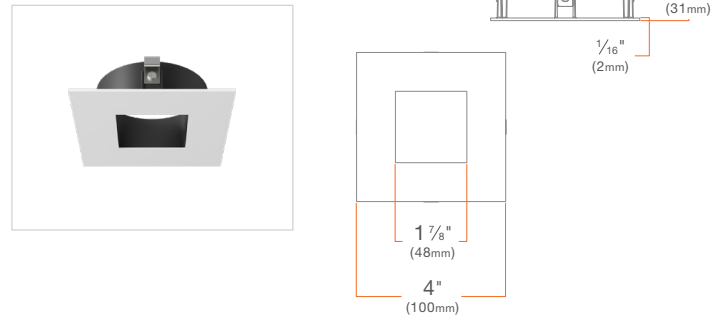

Pinhole Flangeless Trim Insert

M4TSPWHFL