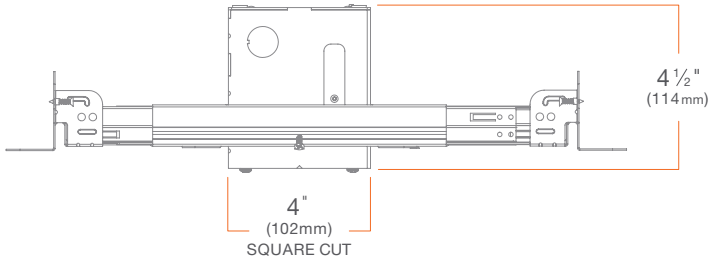

New Construction

- M4NCSS (Standard)
- M4NCSF (Fire Rated)
- M4CPSS (Chicago Plenum)