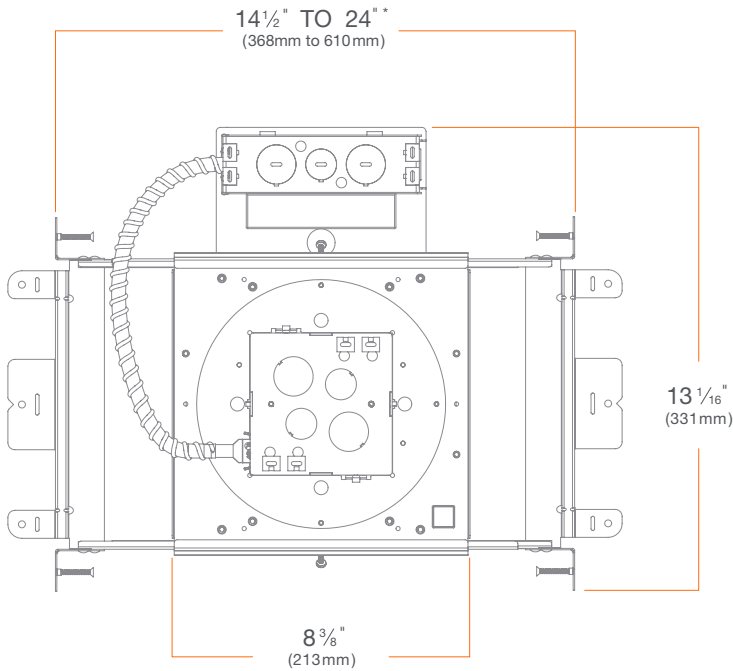

* Can be field cut to minimum 10" (254mm)

EcoSystem

- M4NCSSxxC (Standard)
- M4NCSFxxC (Fire Rated)

Emergency Lighting

- M4NCSSxxxEM (Standard)
- M4NCSFxxxEM (Fire Rated)

* Can be field cut to minimum 10" (254mm)
** Can be field cut to minimum 13" (330mm)