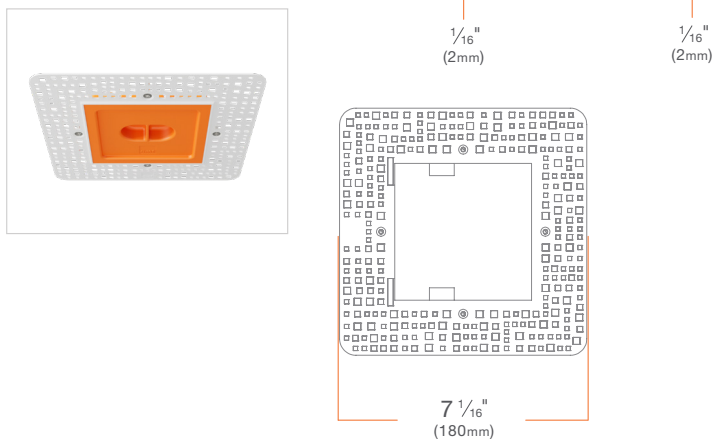

M4TSPWHFL

Beveled Pinhole Flangeless Trim Insert

M4TSBWHFL

Wall Wash Flangeless Trim Insert

M4TSWWHFL

Flangeless Mud Plate

M4XSMUD

PHOTOMETRY