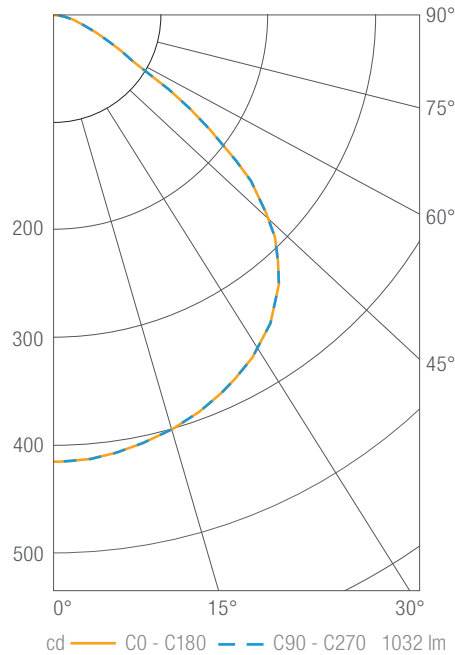

PHOTOMETRY

DRD2 1000 lm, 3000K, General Ambient

DRD2M10930GA

Luminous Intensity

Gamma	C 0°
0°	416
5°	415
10°	410
15°	403
20°	394
25°	382
30°	369
35°	351
40°	327
45°	291
50°	240
55°	162
60°	84
65°	54
70°	33
75°	21
80°	12
85°	6
90°	1

Values in candela

Zonal Lumen Summary

Zone	Lumens	Luminaire %
0-30	333	32
0-40	557	54
0-60	942	91
0-90	1024	99
0-180	1032	100

Illuminance Chart

Distance from LED	Foot Candles	Diameter
3'	46	7.8'
6'	12	15.5'
9'	5	23.3'
12'	3	31.1'

Beam Angle: 100°