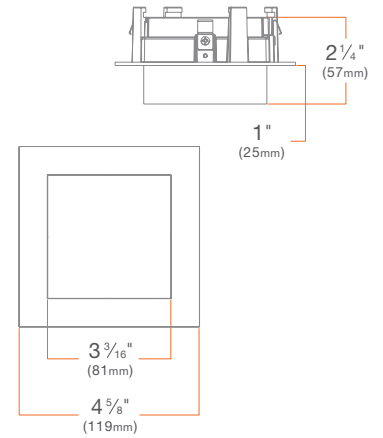

Wall Wash Trim

Round: **M4TSWWH**

Decorative Closed Trim

Frosted: **M4TSSWHDCF**

Clear, Frosted Sides: **M4TSSWHDCCF**

Beveled Flangeless Trim Insert

M4TSSWHFL

Pinhole Flangeless Trim Insert