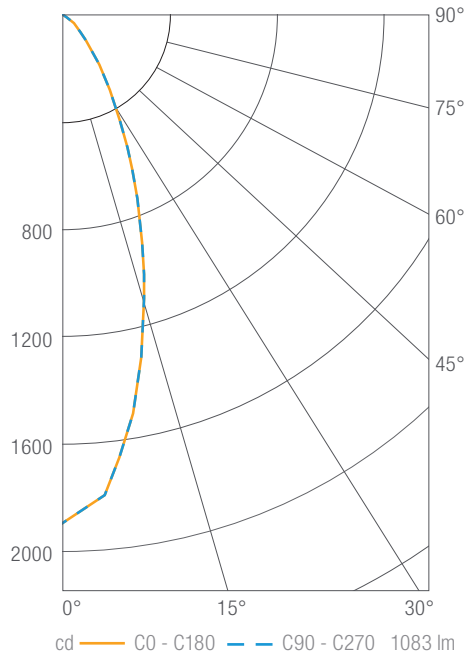

PHOTOMETRY

DRD2 1000 lm, 3000K, Flood

DRD2M10930FL

Luminous Intensity

Gamma	C 0°
0°	1890
5°	1792
10°	1503
15°	1161
20°	849
25°	589
30°	391
35°	256
40°	162
45°	107
50°	74
55°	51
60°	30
65°	18
70°	8
75°	5
80°	3
85°	1
90°	0

Values in candela

Zonal Lumen Summary

Zone	Lumens	Luminaire %
0-30	760	70
0-40	925	85
0-60	1058	98
0-90	1081	100
0-180	1083	100

Illuminance Chart

Distance from LED	Foot Candles	Diameter
3'	210	2.0'
6'	52	4.0'
9'	23	6.0'
12'	13	8.0'

Beam Angle: 37°