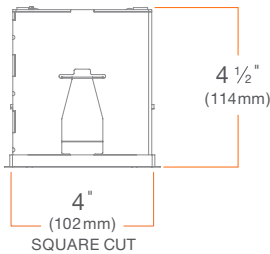

HOUSING

M Series

Remodel

M4RMSS (Standard)

M4RMSF (Fire Rated)

SUMMARY

JUNCTION BOX: Equipped with 8 knockouts: four 1/2" trade size knockouts on side, two 3/4" and two 1/2" trade size knockouts on top and four romex knockouts on top. Approved for 8 (four in, four out) #12 AWG 70°C.

MOUNTING: Pre-installed mounting spring clips

CEILING: 5/8" up to 1 1/4"

CUTOUT: 4" (102mm) square opening

LISTINGS: Metallic outlet box certified UL514A, code compliant for use in appropriate fire-rated assemblies for up to 2-hours (Fire Rated only), STC/IIC Sound Rated, ASTM E283 certified Air Tight, IC (Insulation Contact) rated

WARRANTY: 5 year limited warranty