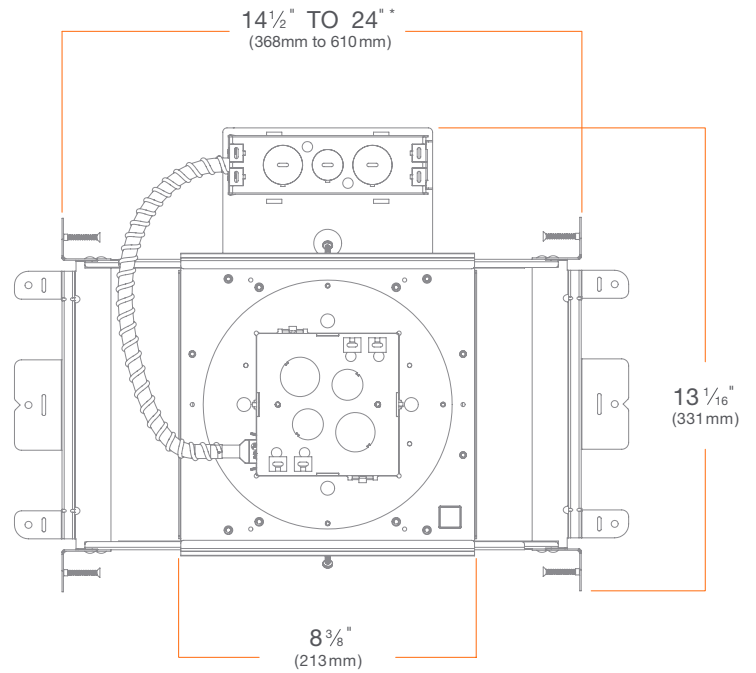

Low-Profile

- M4LTSS (Standard, TRIAC/ELV)
- M4LTSF (Fire Rated, TRIAC/ELV)
- M4LOSS (Standard, 0-10V)
- M4LOSF (Fire Rated, 0-10V)