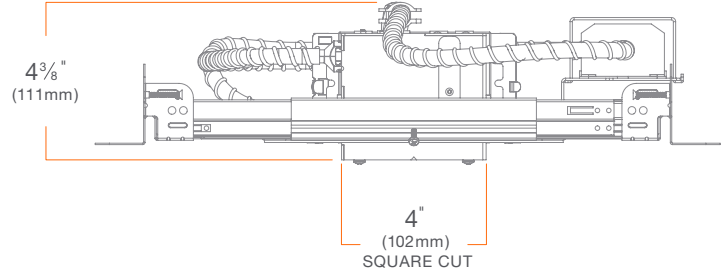

* Can be field cut to minimum 10" (254mm)

EcoSystem

- M4NCSSxxC (Standard)
- M4NCSFxxC (Fire Rated)

Emergency Lighting

- M4NCSSxxxEM (Standard)
- M4NCSFxxxEM (Fire Rated)

* Can be field cut to minimum 10" (254mm)
** Can be field cut to minimum 13" (330mm)