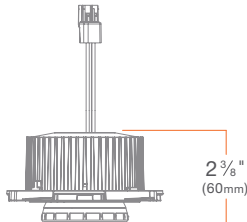

* Refer to ENERGY STAR Certified light fixtures database

MODULE

DRD4

Adjustable Downlight

DRD4M

SUMMARY

ADJUSTMENT: 360° directional aim, 45° tilt**SLOPE CEILING COMPATIBILITY:** up to 45° tilt**LED CHIP:** Cree**DELIVERED MODULE LUMENS:** 750 lm (9.7W), 1000 lm (12.0W)**EFFICACY:** 82 lm/W**COLOR QUALITY:** 93+ CRI, 2-step SDCM**CCT:** 2700K, 3000K, 3500K, 4000K**BEAM SPREAD:** Narrow Spot (15°), Spot (25°), Flood (40°), Linear Spread (60° x 30°), Soft Focus**CONNECTOR:** PowerPlug® Luminaire Disconnect Model 182**INPUT VOLTAGE:** 120/277V, 50/60Hz**DIMMING:** Down to less than 1% for TRIAC/ELV at 120V, 0-10V or Lutron EcoSystem at 120/277V**MAX INPUT CURRENT (120V):** 0.130 amps**MAX INPUT CURRENT (277V):** 0.065 amps**POWER FACTOR:** Greater than 0.9**TOTAL HARMONIC DISTORTION:** Less than 20%**AMBIENT OPERATING TEMPERATURE:** -20°C to 40°C**PHOTOMETRIC TESTING:** Tested in accordance to IESNA LM-79-2008**LISTINGS:** ENERGY STAR® qualified*, California Title 24 2016 JA8 compliant, UL Listed for Damp Location, UL Certified US-CA, Declare**LIFETIME:** 50,000 hours at 70% lumen maintenance**WARRANTY:** 5 year limited warranty