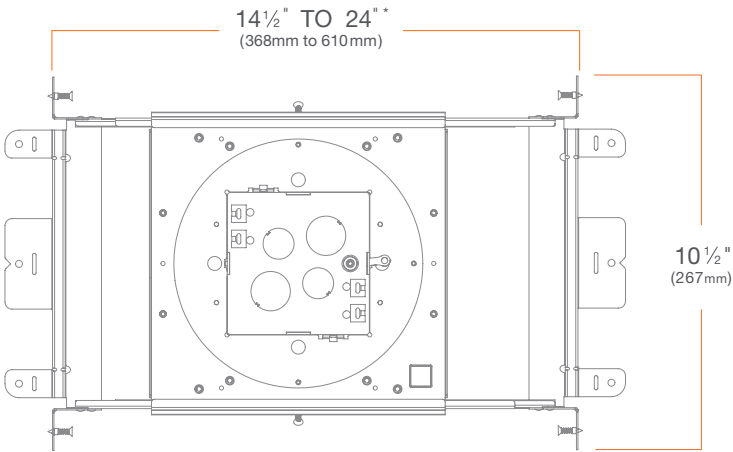

New Construction

- M4NCSS (Standard)
- M4NCSF (Fire Rated)
- M4CPSS (Chicago Plenum)