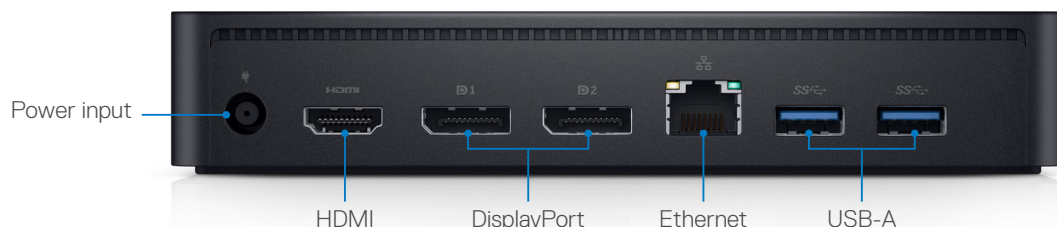

Features & Technical Specifications

DELL UNIVERSAL DOCK – D6000S

Feature	Technical Specifications	Feature	Technical Specifications
Product Type	Universal dock	Dimensions (W x D x H)	6.6 x 3.1 x 1.2 inches (168 x 78 x 30 mm)
Host Connection	Choice of USB-C or USB-A	Weight	0.841 lbs / 380g (±20)
Video Ports	(2) DP 1.2, (1) HDMI 2.0	System Requirements	PC's equipped with USB-A or USB-C port, DisplayLink driver installation
Number of Displays Supported	Up to 3⁶	Operating Systems	Microsoft® Windows® 7, 8, 8.1, 10 (32/64bit) or later, Ubuntu OS 14.04.2 or greater, Chrome OS Build 58 onwards, macOS (driver and driver support provided by DisplayLink)
Max Resolution Support⁷	5120 x 2880 @ 60Hz	MAC Address	Pass through MAC address
USB Type-A Port	(4) USB-A 3.2 Gen 1 (Incl. one with PowerShare)	Other Features	Supports Dell Display Manager
USB Type-C Port	(1) USB-C 3.2 Gen 1 with PowerShare	Warranty	If purchased with a Dell notebook, this dock will share the system warranty. If purchased standalone, this dock is protected by a 1-year Limited Hardware Warranty.⁴
Network	Gigabit Ethernet (RJ-45)	Advanced Exchange Service⁹ (DAO/APJ), Next business day exchange (EMEA)	
AC Power Adapter	130W	What's in the Box	Dell Universal Dock – D6000S USB-C cable and USB-A adapter attached 130W AC Adapter
Power Delivery (PD) Profile⁸	Up to 65W Dell / Non-Dell laptop (5V/9V/15V@3A and 19.5V@3.25A)		
Dock LED indicators	White (Connected) / Amber (Disconnected)		
Cable	USB-C with convertible adapter to USB-A (1m)		
Security Slot	Kensington Slot		

Front

Back