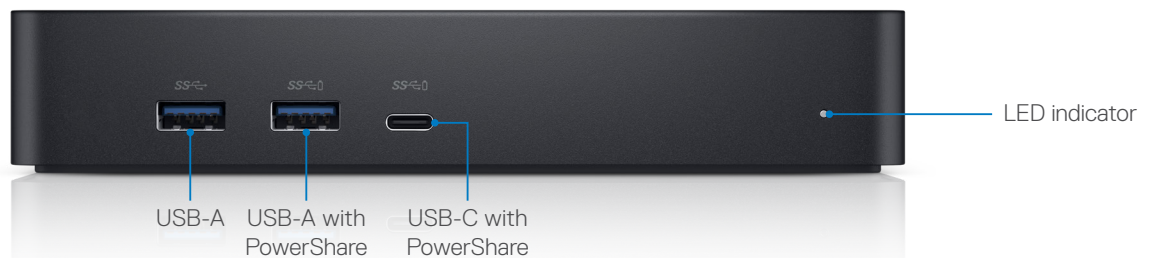

Features & Technical Specifications

DELL UNIVERSAL DOCK – D6000S

Feature	Technical Specifications	Feature	Technical Specifications
Product Type	Universal dock	Dimensions (W x D x H)	6.6 x 3.1 x 1.2 inches (168 x 78 x 30 mm)
Host Connection	Choice of USB-C or USB-A	Weight	0.841 lbs / 380g (±20)
Video Ports	(2) DP 1.2, (1) HDMI 2.0	System Requirements	PC's equipped with USB-A or USB-C port, DisplayLink driver installation
Number of Displays Supported	Up to 3⁶	Operating Systems	Microsoft® Windows® 7, 8, 8.1, 10 (32/64bit) or later, Ubuntu OS 14.04.2 or greater, Chrome OS Build 58 onwards, macOS (driver and driver support provided by DisplayLink)
Max Resolution Support⁷	5120 x 2880 @ 60Hz	MAC Address	Pass through MAC address
USB Type-A Port	(4) USB-A 3.2 Gen 1 (Incl. one with PowerShare)	Other Features	Supports Dell Display Manager
USB Type-C Port	(1) USB-C 3.2 Gen 1 with PowerShare	Warranty	If purchased with a Dell notebook, this dock will share the system warranty. If purchased standalone, this dock is protected by a 1-year Limited Hardware Warranty.⁴
Network	Gigabit Ethernet (RJ-45)	Advanced Exchange Service⁹ (DAO/APJ), Next business day exchange (EMEA)	
AC Power Adapter	130W	What's in the Box	Dell Universal Dock – D6000S USB-C cable and USB-A adapter attached 130W AC Adapter
Power Delivery (PD) Profile⁸	Up to 65W Dell / Non-Dell laptop (5V/9V/15V@3A and 19.5V@3.25A)		
Dock LED indicators	White (Connected) / Amber (Disconnected)		
Cable	USB-C with convertible adapter to USB-A (1m)		
Security Slot	Kensington Slot		

Front

Back