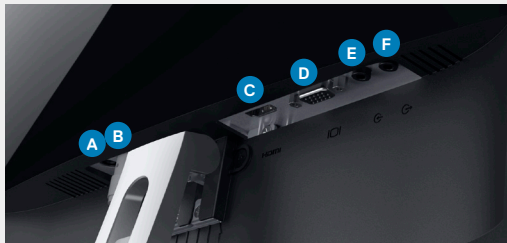

Easily tilt the panel to your preferred viewing position.

Connectivity

- | | |
|--------------------------------------|--------------------------------|
| A Power | F Audio-out |
| B Mini DIN port (for speaker) | G Speaker |
| C HDMI | H Security-lock slot |
| D VGA | I Stand release |
| E Audio-in | J Cable management slot |