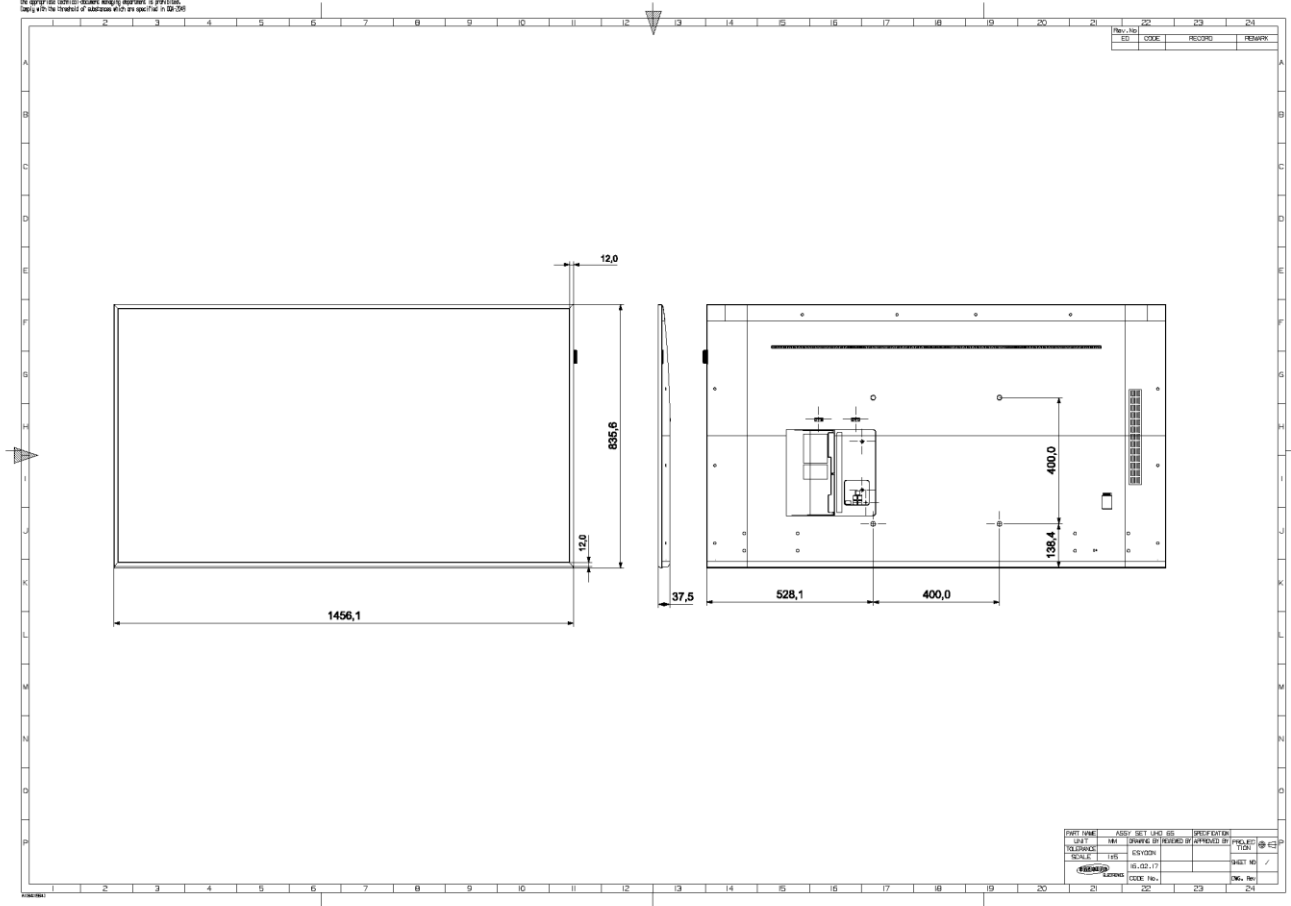

Série QMF - Écrans professionnels usage 24/7 UHD

DESSINS TECHNIQUES

65''