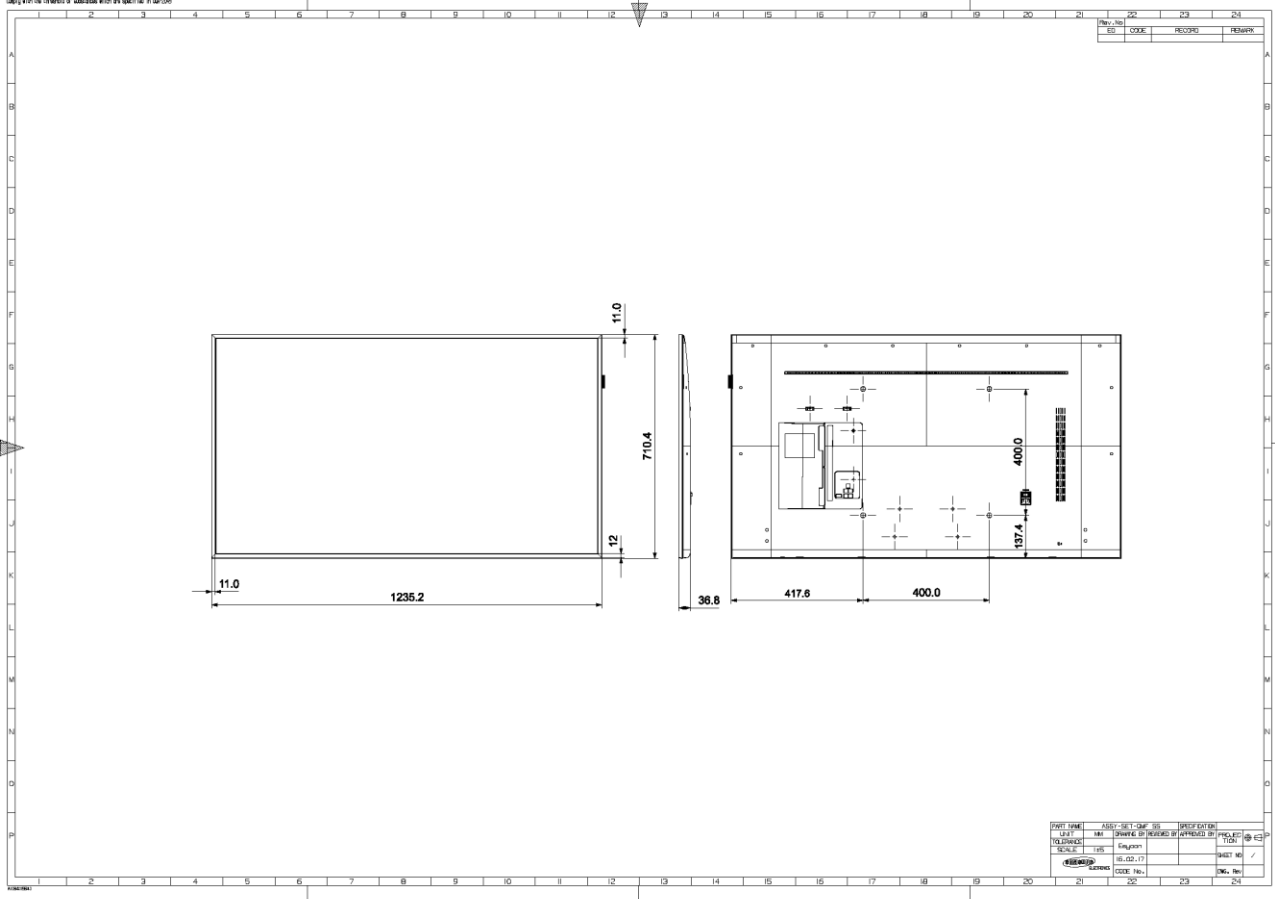

Série QMF - Écrans professionnels usage 24/7 UHD

DESSINS TECHNIQUES

55''