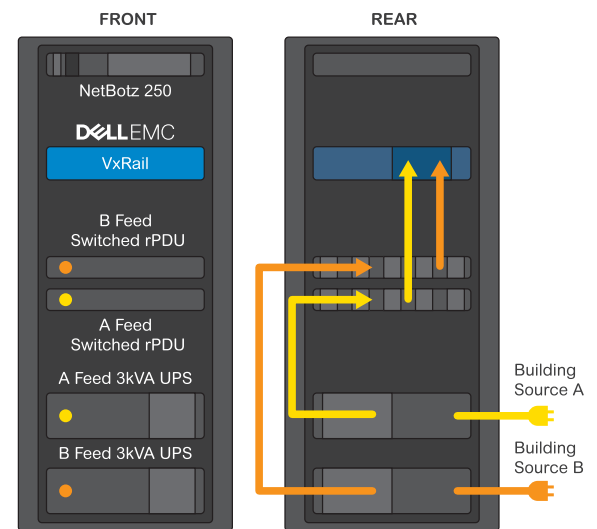

Complete Products

APC™ by Schneider Electric provides a complete data center physical infrastructure and management software in a single self-contained and secure enclosure for converged and hyperconverged architectures, allowing organizations to simply and efficiently deliver a complete and highly energy-efficient IT solution that is pre-tested, optimized, and able to be rapidly deployed.

Remote Office/Branch Office and SMB Solutions for smaller, distributed IT environments outside of the data center

Remote/Branch/SMB Solution Details		
Dell EMC		VxRail
Rack	1	AR3104SP1 NetShelter SX 24U with Shock Pallet
UPS	2	SMX3000RMLV2UNC Smart UPS X 3000VA Rack/ Tower LCD 100-127V with Network Card
rPDU	2	AP7902B Rack PDU, Switched 2U, 30A, 120V, (16)5-20
NetBotz 250	1	NBACS125 NetBotz 125kHz Rack Access Control
Cable Management	1	AR8429 Horizontal Cable Organizer 1U with Brush Strip
Power Cord Kit	1	AP9891 Power Cord Kit (5 ea), C13 - 5-15P, 0.6m
Blanking Panels	1	AR8136BLK Toolless Airflow Management Blanking Panel – Qty 10
Options		
Software		StruxureWare Data Center Expert
Services		LifeCycle Services
Office Rack Solution		NetShelter CX Product Family