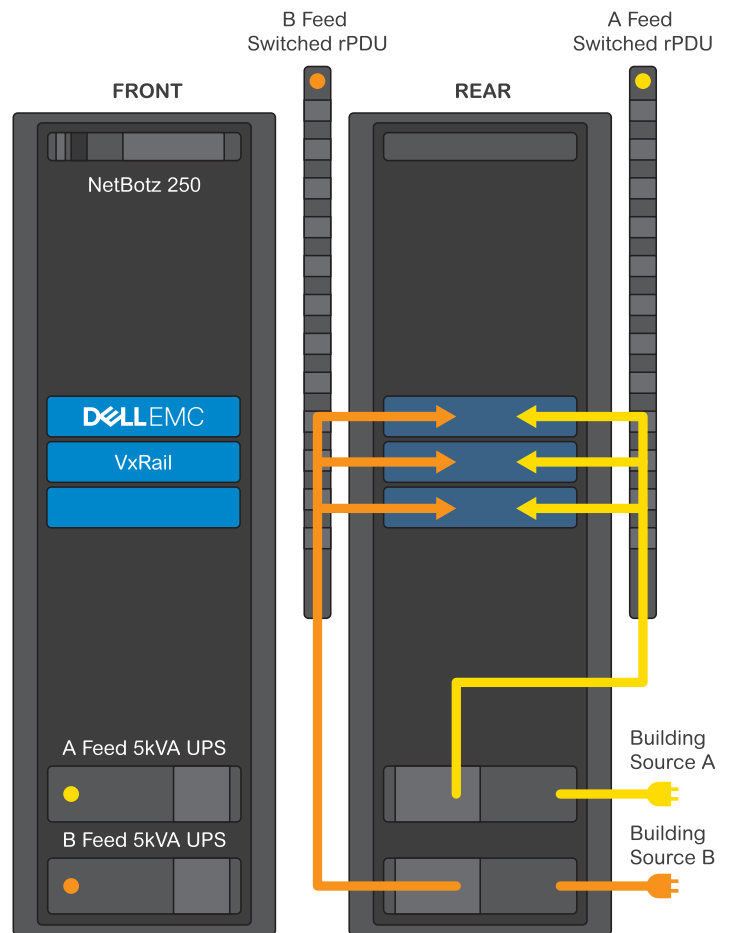

Dell EMC Reference Architectures

Purpose-built and pre-validated solutions for Dell EMC Enterprise platform and Dell EMC platform for SMB and Remote Office/Branch Office space.

Dell EMC systems simplify and minimize IT deployments risks. To support them, you need compatible physical infrastructure solutions that are integrated, pre-engineered, and pre-validated. You need to lower your time-to-market and deployment time; you also need to minimize on-site and remote management as well as change management costs.

Enterprise Solution for data center environments

Enterprise Solution Details	
Dell EMC	VxRail
Rack	1 AR3100SP NetShelter SX 42U with Shock Pallet
UPS	2 SRT5KRMXLT Smart UPS 5000VA RM 208V
rPDU	2 AP8941 Rack PDU, Switched Zero U, 30A, 200/208V, (21) C13 & (3) C19
Power Cord Kit	1 AR8706S-NA Power Cord Kit (6 ea), Locking, C13 to C14, 1.8m, North America
NetBotz 250	1 NBACS125 NetBotz 125kHz Rack Access Control
Cable Management	1 AR8429 Horizontal Cable Organizer 1U with Brush Strip
Blanking Panels	1 AR8136BLK Toolless Airflow Management Blanking Panel – Qty 10
Options	
Software	StruxureWare Data Center Expert and Operation EcoStruxure IT Expert and IT Advisor
Services	LifeCycle Services
Office Rack Solution	NetShelter CX Product Family

Complete Products

APC™ by Schneider Electric provides a complete data center physical infrastructure and management software in a single self-contained and secure enclosure for converged and hyperconverged architectures, allowing organizations to simply and efficiently deliver a complete and highly energy-efficient IT solution that is pre-tested, optimized, and able to be rapidly deployed.