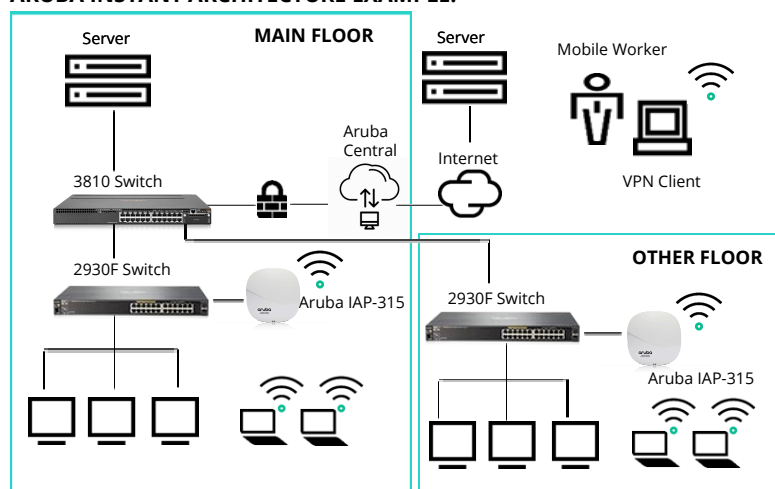

Aruba Instant Solution:

- **Affordable** - No external controllers or licensing required
- **Intuitive** - WLAN setup takes 30 seconds on a wizard
- **Scalable** - Easily converted to a controller based solution w/switches
- **Manageable** - Can be managed in the via Web GUI, Aruba Central Cloud Mgt, or On Prem
- **Secure** - Enterprise grade security with guest network protection

ARUBA INSTANT ARCHITECTURE EXAMPLE:

ARUBA OFFERS END USER 36-MONTH 0% EXTENDABLE FINANCING THROUGH HPE FINANCIAL SERVICES

- 36 months 0% extendable financing on Aruba and HPE OfficeConnect Products, Services, and Support
- Flexible end of term options:
  - Return and refresh the equipment
  - Reduced rate extensions for either 12 or 24 months
  - Purchase at 10% of the original hardware cost
  - Qualifying transactions between $1,000 and $175,000 (CAD)
  - Offer expires 04/30/2019
  - Can be combined with other Aruba Promotions
  - Learn more at HPE.com/hpefinancialservices

ARUBA RESELLER SPIFFS AVAILABLE VIA HPE'S ENGAGE AND GROW PROGRAM!

Model	Eligible SKUs	Points
1820 Switch Series	J9983A, J9984A	20
1920S Switch Series	JL380A, JL382A, JL383A, JL384A, JL385A, JL386A	25
1950 Switch Series	JG960A, JG961A, JG962A, JG962A, JH295A	25
2530 Switch Series	J9772A, J9773A, J9774A	25
2540 Switch Series	JL356A, JL357A	35
2930F Switch Series	JL253A, JL254A, JL255A, JL256A, JL261A, JL262A	45
2930M Switch Series	JL320A, JL322A	45
3810M Switch Series	JL071A, JL072A, JL073A, JL074A	75
IAP 207	JX954A	20*
300 Series Aruba IAPs	JX939A, JX945A, JW805A, JW811A	25*
Unified APs 303, 303H	JZ320A, JY678A	25*
Outdoor APs 365, 367	JX966A, JX973A	25*
Controllers 7000 series	JX927A, JW682A, JW678A	30**
Aruba Central	JY925AAE, JY926AAE, JY927AAE	3*

Effective dates 11/1/18 thru 1/31/19; For details visit www.hpeengageandgrow.com

*200 unit claim cap per invoice **5 unit claim cap per invoice