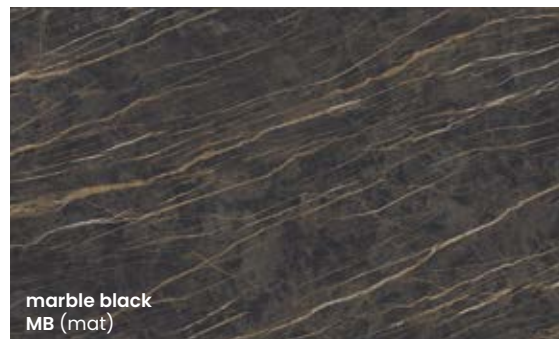

 fast line

KING

 raclin table top ceramic, black alu leg

 See page 117

 flex

 fast line

Table.ID Ceramic colors

CERAMIC GROUP 1