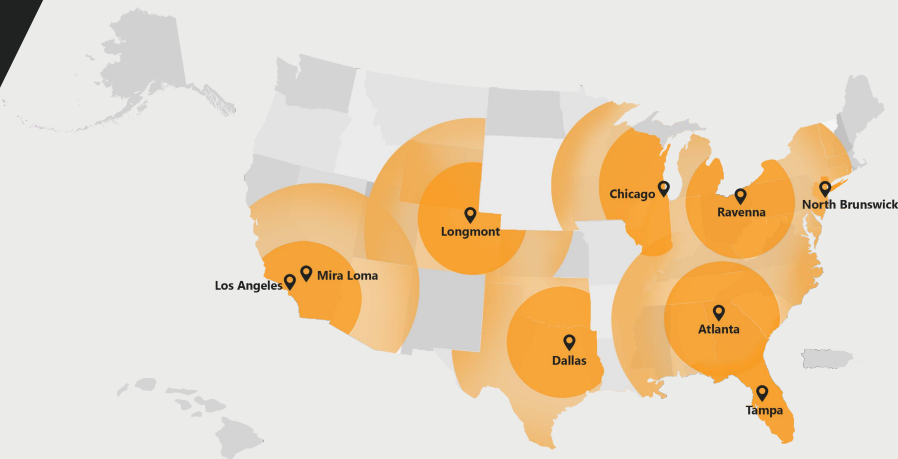

QuickStock

Current's Fast, Reliable, Delivery Program

From Fixtures to Lamps, Our Most Popular Products at Your Door Step with Same Day and Next Day Shipping

-  24 Hour Delivery
-  48+ Hour Delivery

* Delivery times based on carrier transit tables