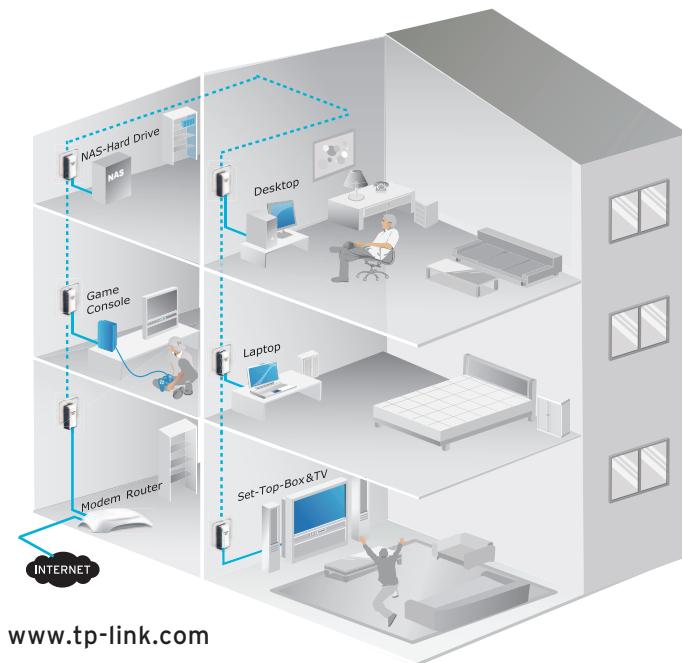

⦿ Specifications:

Hardware Features	
Standards And Protocols	HomePlug AV, IEEE802.3, IEEE802.3u
Interface	1*10/100Mbps Ethernet Port
Plug Type	EU, US, UK
Button	Pair Button
LED Indicator	PWR, PLC, ETH
Dimintions (Wx Dx H mm)	3.6x 2.2x 1.2 in. (93x 56x 30 mm)
Power Consumption	< 2.1 W
Range	300 Meters over electrical circuit
Software Features	
Modulation Technology	OFDM
Encryption	128-bit AES Encryption
Others	
Certification	CE, FCC, RoHS
System Requirements	Windows 2000/XP/2003/Vista, Windows 7, Mac, Linux*
Environment	Operating Temperature: 0°C~40°C (32°F ~104°F) Storage Temperature: -40°C ~70°C (-40°F~158°F) Operating Humidity: 10%~90% non-condensing Storage Humidity: 5%~90% non-condensing

Utility Supports Windows 2000,XP 32/64 bit, Vista 32/64 bit, Windows 7 32/64 bit

⦿ Diagram:

Package:

- TL-PA411* 2
- RJ-45 Ethernet Cable* 2
- Quick Installation Guide
- Resource CD, including:
  - Powerline Ethernet Adapter Utility
  - User Guide