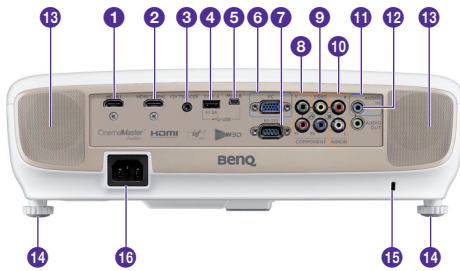

Box Contents

- Lens Cover
- Remote Control with Battery
- Power Cord (by region)
- User Manual CD
- Quick Start Guide
- Warranty Card

Dimension

Optional Accessories

- Spare Lamp Kit
- Ceiling Mount
- Carry Bag
- Wireless FHD Kit (WDP01)
- DLP 3D Glasses

BenQ

Because it matters

Input and Output Terminals

- 1 HDMI input port
- 2 MHL/HDMI dual mode port
Connects to MHL or HDMI compatible devices and charges the connected MHL compatible device as long as power is fed to the projector.
- 3 12VDC output terminal
Triggers external devices such as an electric screen or light control, etc.
- 4 USB Type-A port
Charges the receiver box of the Wireless FHD Kit (optional accessory).
- 5 USB Mini-B port
Used for service.
- 6 RGB (PC)/Component video (YPbPr/YCbCr) signal input jack
- 7 RS-232 control port
Interfaces with a PC or home theater control/automation system.
- 8 Component Video inputs (RCA)
Support Y/PB/PR or Y/CB/CR video signal.
- 9 Video input jack
- 10 Audio (L/R) input jacks
- 11 Audio input jack
- 12 Audio output jack
- 13 Speaker grills
- 14 Rear adjuster feet
- 15 AC Power cable inlet
- 16 Kensington lock slot