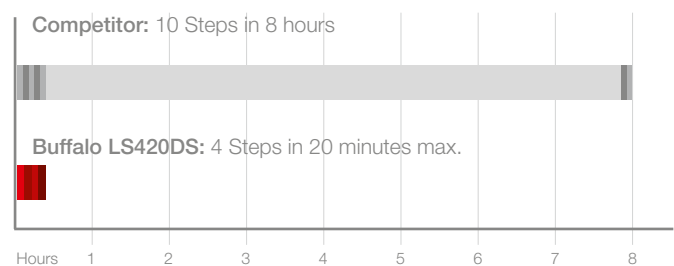

Setup process for Competition devices:

Enclosure with AXIS Camera Companion and 3 cameras** versus Buffalo LinkStation™ 420DS

	NVR enclosures from various vendors	Buffalo LS420DS
Unpack the unit, connect to power and network	0:05	0:05
Install 2 HDD's (screw on frame, insert)	0:10	0:00
Install OS (for comparable units)	0:15	0:00
Boot	0:05	0:02
Create RAID1	0:06	0:00
RAID check	07:00	0:00
Create shared folder	0:02	0:00
Install AXIS camera companion, create AXIS account	0:05	0:05
Setup 3 cameras to record on NAS	0:10	0:05
Configure NAS for 3 cameras	0:20	0:00
Total	08:18	0:17