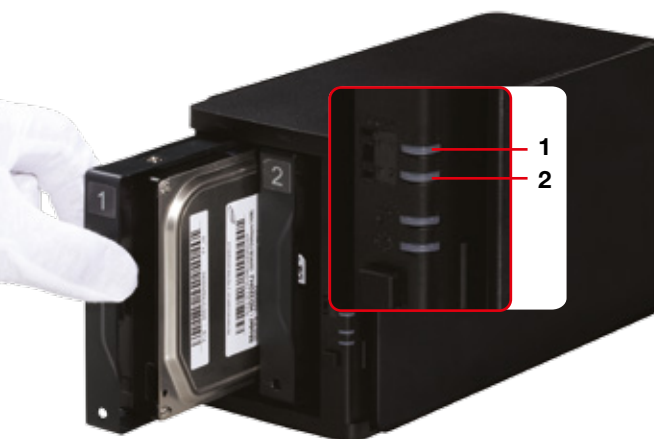

LinkStation™ 420 NVR offers One-Click installation and compatibility with AXIS Camera Companion for quick and seamless network integration. The entire configuration can be completed in a matter of minutes with no technical or network expertise required.

Redundant Managed Storage & Recording

LinkStation™ 420 NVR features redundant storage components for continued operation if failures occur, ensuring maximum reliability and uptime. This advanced RAID 1 technology is completely automated and preconfigured, offering immediate fault-tolerance out of the box.

Supports up to 8 Cameras

LinkStation™ 420 NVR supports up to 8 HD Axis cameras, running at 30fps, for a sizable network video solution from the start or scalability for the future. Cameras can be added at any time with no added fees.

Use with AXIS Camera Companion

With AXIS Camera Companion, LinkStation™ 420 NVR can record and playback video from any Axis network camera and users can view videos at anytime and anywhere with third party iOS and Android mobile apps. Setup is simple, requiring no complicated installation or network configurations.

Scalable Solution

LinkStation™ 420 NVR offers a scalable solution for months of video retention. Users can start with just a few cameras and easily add more at any time - up to 8 cameras. This turnkey solution offers cost-effective, complete video surveillance management.

- 1 Disk 1 Error LED
- 2 Disk 2 Error LED
- 3 Power LED
- 4 Function LED
- 5 Function Button

- 6 Fan
- 7 Power Switch
- 8 USB 2.0 Port
- 9 Power Connector
- 10 LAN Port

- 11 Hook
- 12 Anti-theft Security Slot
- 13 Link and Activity LED