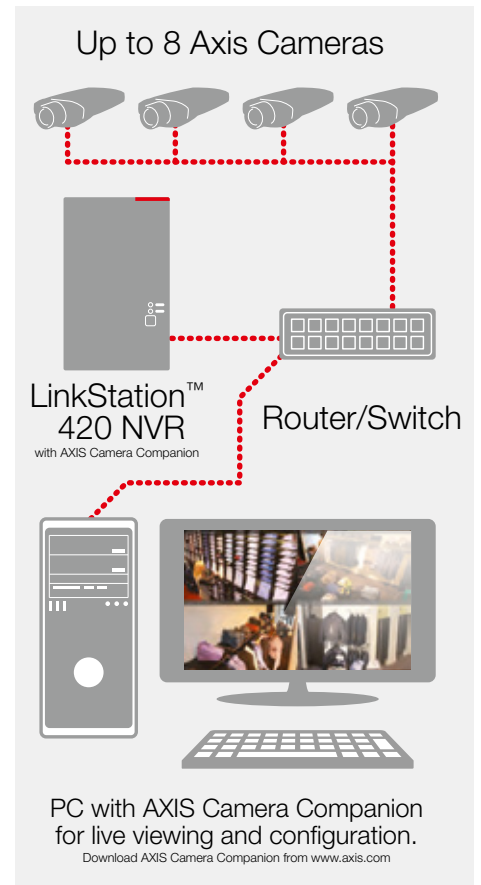

LinkStation™ 420 NVR offers One-Click installation and compatibility with AXIS Camera Companion for quick and seamless network integration. The entire configuration can be completed in a matter of minutes with no technical or network expertise required.

Redundant Managed Storage & Recording

LinkStation™ 420 NVR features redundant storage components for continued operation if failures occur, ensuring maximum reliability and uptime. This advanced RAID 1 technology is completely automated and preconfigured, offering immediate fault-tolerance out of the box.

Supports up to 8 Cameras

LinkStation™ 420 NVR supports up to 8 HD Axis cameras, running at 30fps, for a sizable network video solution from the start or scalability for the future. Cameras can be added at any time with no added fees.

Use with AXIS Camera Companion

With AXIS Camera Companion, LinkStation™ 420 NVR can record and playback video from any Axis network camera and users can view videos at anytime and anywhere with third party iOS and Android mobile apps. Setup is simple, requiring no complicated installation or network configurations.

Scalable Solution

LinkStation™ 420 NVR offers a scalable solution for months of video retention. Users can start with just a few cameras and easily add more at any time - up to 8 cameras. This turnkey solution offers cost-effective, complete video surveillance management.

- 1 Disk 1 Error LED
- 2 Disk 2 Error LED
- 3 Power LED
- 4 Function LED
- 5 Function Button

- 6 Fan
- 7 Power Switch
- 8 USB 2.0 Port
- 9 Power Connector
- 10 LAN Port

- 11 Hook
- 12 Anti-theft Security Slot
- 13 Link and Activity LED