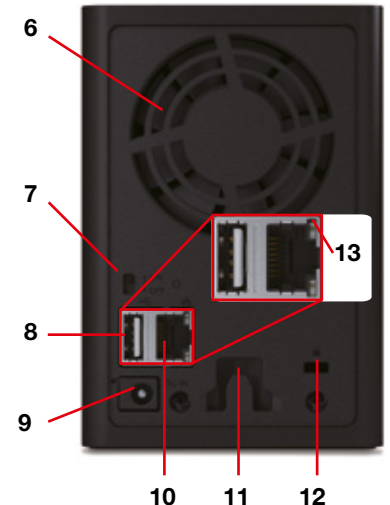

LinkStation™ 420 NVR offers One-Click installation and compatibility with AXIS Camera Companion for quick and seamless network integration. The entire configuration can be completed in a matter of minutes with no technical or network expertise required.

Redundant Managed Storage & Recording

LinkStation™ 420 NVR features redundant storage components for continued operation if failures occur, ensuring maximum reliability and uptime. This advanced RAID 1 technology is completely automated and preconfigured, offering immediate fault-tolerance out of the box.

Supports up to 8 Cameras

LinkStation™ 420 NVR supports up to 8 HD Axis cameras, running at 30fps, for a sizable network video solution from the start or scalability for the future. Cameras can be added at any time with no added fees.

Use with AXIS Camera Companion

With AXIS Camera Companion, LinkStation™ 420 NVR can record and playback video from any Axis network camera and users can view videos at anytime and anywhere with third party iOS and Android mobile apps. Setup is simple, requiring no complicated installation or network configurations.

Scalable Solution

LinkStation™ 420 NVR offers a scalable solution for months of video retention. Users can start with just a few cameras and easily add more at any time - up to 8 cameras. This turnkey solution offers cost-effective, complete video surveillance management.

- 1 Disk 1 Error LED
- 2 Disk 2 Error LED
- 3 Power LED
- 4 Function LED
- 5 Function Button

- 6 Fan
- 7 Power Switch
- 8 USB 2.0 Port
- 9 Power Connector
- 10 LAN Port

- 11 Hook
- 12 Anti-theft Security Slot
- 13 Link and Activity LED