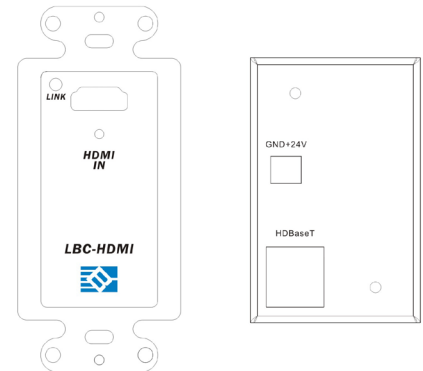

LinkBridge™ HDBaseT HDMI Wallplate Transmission System with PoC

LBC-H-T-WP

LBC-H-R-WP

OVERVIEW

The Link Bridge™ HDBaseT HDMI Wallplate transmission system is a cost-effective and high-performing video transmission system that can transmit and receive one (1) unidirectional HDMI video over one (1) CAT5e/6 cable. This unique transmission system lets your digital flat panel display extend up to 70 meters and supports up to Ultra HD and WUXGA (1920×1200 @ 60Hz) or 720p/1080i/1080p HDTV video resolution. No adjustments are required for the system due to the use of advanced digital transmission system technologies that offer zero compression and zero bit reduction. This allows for a quick and easy setup, offering trouble-free operation for many years to come. In addition, the LBC-HDMI transmitter/receiver is compatible with our LBC and LBH Series transport products. The LBC-HDMI-T/R-WP comes only in a wall plate form factor. The units are easily monitored by power and link LED indicators.

VIDEO SPECIFICATIONS

Resolution	4K2k@30Hz & Up to 1080p@60Hz
Connector	HDMI Female Plug
Protocol	DDC/EDID/HDCP capable
HDMI Compliance	HDMI 3D
Color Depth	48 bit
Distance	Up to 70m

HDBASET TRANSMISSION

Cable Type	CAT5e/6 or higher
Number of Cables	1
Connector/Distance	RJ-45, up to 70m

PHYSICAL

Dimensions Wallplate	1.8”(W) x 0.82”(D) x 4.1”(H)
Weight	0.49lbs
Power Consumption	+24V DC, 1.25A (Max)
Operating Temperature	0 to 55°C
Humidity	5 to 95% RH, Non-Condensing

CERTIFICATIONS

FCC, CE

GREEN COMPLIANCE

RoHS

ORDER INFORMATION

LBC-H-T-WP	HDBaseT HDMI Wallplate Transmitter with PoC
LBC-H-R-WP	HDBaseT HDMI Wallplate Receiver with PoC

PANEL DRAWING

LBC-H-T-WP

LBC-H-R-WP