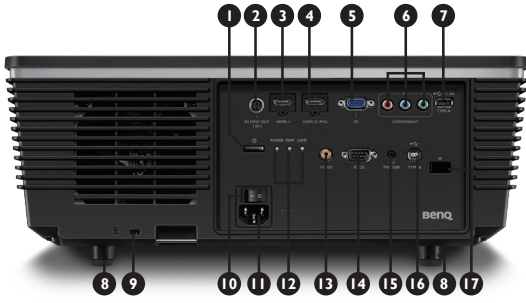

Input and Output Terminals

1 Power button 2 3D Sync output 3 HDMI 1 input jack 4 HDMI 2 / MHL dual mode port Also can be charging connected MHL compatible smart device as long as the projector is powered on. 5 PC input jack 6 Component Y / Pb / Pr input 7 USB TYPE-A 1.5A Used for charging the receiver box of the Wireless FHD Kit (WDP01) (optional accessory) 8 Front adjuster feet 9 Kensington anti-theft lock slot	10 AC Power Switch 11 AC power cord inlet 12 Indicator light (power, temperature, lamp) 13 VIDEO input jack 14 RS-232 control port Used to interface with a PC or home theater control / automation system. 15 12V TRIGGER out jack Used to trigger external device such as an electric screen or light control, etc. Consult your dealer for how to connect these devices. 16 USB TYPE-B port 17 Rear IR remote sensor