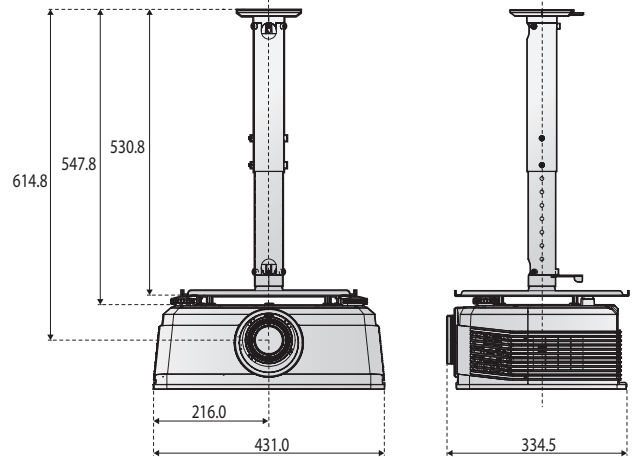

BenQ Europe B.V.

Meerenakkerweg 1-17
5652 AR Eindhoven
The Netherlands
Tel: +31 88 8889200
Fax: +31 88 8889299

BenQ.eu

© 2017 BenQ Corp. Specification may vary by region, please visit your local stores for details.
Actual product's features and specifications are subject to change without notice.
This material may include corporate names and trademarks of third parties which are the properties of the third parties respectively.

BenQ