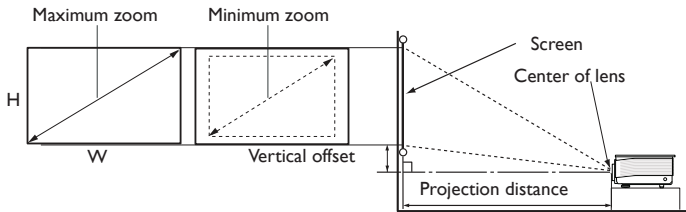

*** When ISF is enable, default picture mode is ISF Night. When 3D is on, picture mode menu only show 3D. When 3D is off, 3D will also disappear.

Input and Output Terminals

- | | |
|--|--|
| <ul style="list-style-type: none"> 1 Power button 2 3D Sync output 3 HDMI 1 input jack 4 HDMI 2 / MHL dual mode port
Also can be charging connected MHL compatible smart device as long as the projector is powered on. 5 PC input jack 6 Component Y / Pb / Pr input 7 USB TYPE-A 1.5A
Used for charging the receiver box of the Wireless FHD Kit (WDP01) (optional accessory) 8 Front adjuster feet 9 Kensington anti-theft lock slot | <ul style="list-style-type: none"> 10 AC Power Switch 11 AC power cord inlet 12 Indicator light (power, temperature, lamp) 13 VIDEO input jack 14 RS-232 control port
Used to interface with a PC or home theater control / automation system. 15 12V TRIGGER out jack
Used to trigger external device such as an electric screen or light control, etc. Consult your dealer for how to connect these devices. 16 USB TYPE-B port 17 Rear IR remote sensor |
|--|--|

Dimensions

Distance Chart

Screen size					Wide Zoom Distance				Standard Distance				
Diagonal		Width		Height		Wide		Tele		Wide		Tele	
Inch	m	Inch	m	Inch	m	Inch	m	Inch	m	Inch	m	Inch	m
80	2.03	70	1.77	39	1.00	77	1.95	91	2.30	107	2.73	135	3.42
100	2.54	87	2.21	49	1.25	96	2.44	113	2.88	134	3.41	168	4.27
120	3.05	105	2.66	59	1.49	115	2.92	136	3.45	161	4.09	202	5.13
150	3.81	131	3.32	74	1.87	144	3.65	170	4.32	201	5.11	252	6.41
200	5.08	174	4.43	98	2.49	192	4.87	227	5.76	268	6.82	336	8.55
300	7.62	261	6.64	147	3.74	288	7.31	340	8.63	-	-	-	-
400	10.16	349	8.86	196	4.98	-	-	-	-	-	-	-	-
500	12.70	436	11.07	246	6.23	-	-	-	-	-	-	-	-