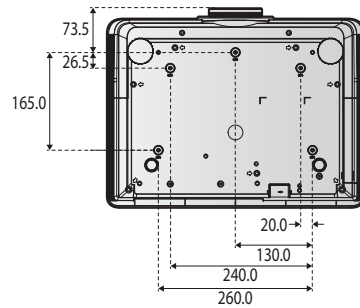

Ceiling Mount Chart

*Ceiling Mount Screws:
M4 (Max. L=12, Min. L=10)