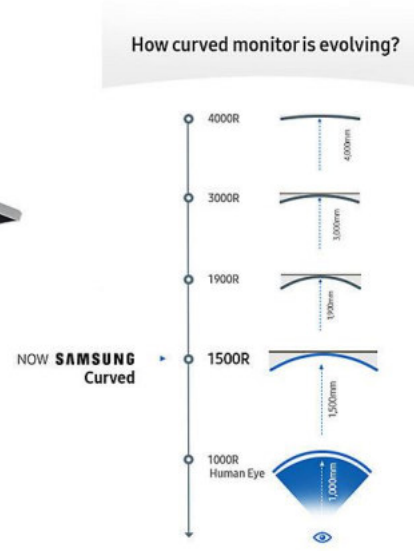

34" Full HD Curved Monitor with Quantum Dot Technology
LC34F791WQUXEN

3440 x 1440 Resolution
21:9 Aspect Ratio
1500R Screen Curvature
300cd/m2 Brightness (Typical)

Multitask to the max on a single monitor

Forget about the inconvenience of dual monitors — with the 21:9 ultra-wide screen you can experience truly seamless multitasking on a single monitor. For total flexibility, Samsung's Picture-by-Picture (PBP) function lets you connect two input sources using HDMI and DP while maintaining the original image quality. And with Picture-in-Picture (PIP) you can resize the second image to cover up to 25% of the screen and position it anywhere.

Curved like your eyes for proven viewing comfort

Samsung's 1500R curved screen, with the deepest curvature of all its competitors, is precision engineered to match the natural curvature of your eyes more closely than any other monitor. In a study conducted by the Department of Ophthalmology at Seoul National University Hospital, the deeper curve resulted in reduced eyestrain among viewers compared to flat-screens or other less curved monitors. With Samsung Flicker Free technology and Eye Saver Mode reducing fatigue-inducing blue light emissions, you simply can't get a more comfortable viewing experience