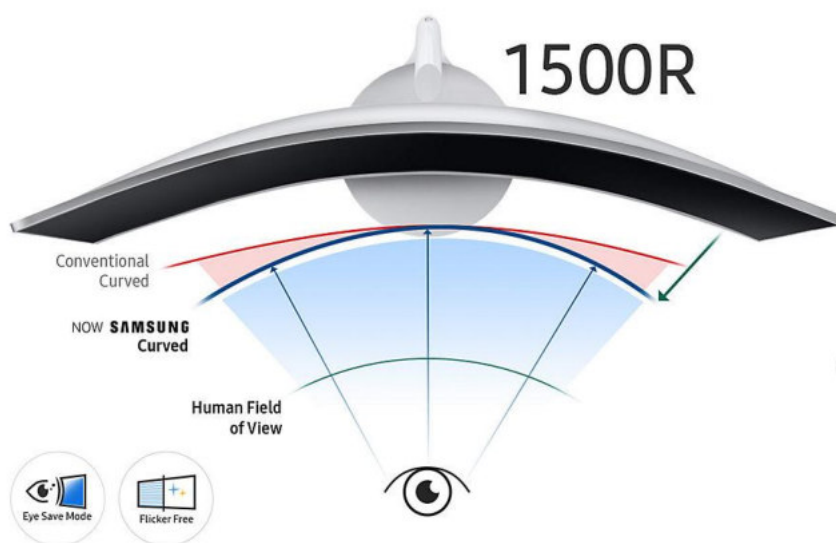

34" Full HD Curved Monitor with Quantum Dot Technology
LC34F791WQUXEN

3440 x 1440 Resolution
21:9 Aspect Ratio
1500R Screen Curvature
300cd/m2 Brightness (Typical)

Multitask to the max on a single monitor

Curved like your eyes for proven viewing comfort

Samsung's 1500R curved screen, with the deepest curvature of all its competitors, is precision engineered to match the natural curvature of your eyes more closely than any other monitor. In a study conducted by the Department of Ophthalmology at Seoul National University Hospital, the deeper curve resulted in reduced eyestrain among viewers compared to flat-screens or other less curved monitors. With Samsung Flicker Free technology and Eye Saver Mode reducing fatigue-inducing blue light emissions, you simply can't get a more comfortable viewing experience

Ultra WQHD for incredible image detail and a wider workspace

Ultra WQHD enables a screen resolution of 3440x1440 — 2.5 times the pixel density of Full HD — that delivers razor-sharp images. The greater pixel density also creates a wider screen workspace, so you see more content at once without having to scroll and zoom excessively when surfing the web or viewing large files.

Unparalleled sophisticated design

Effortlessly combining function and style, the 34" ultra-wide curved screen is bezelless on three sides enhancing its classy figure and seamless viewing. The glossy white rear casing, curving horizontally and vertically, incorporates a hatch to keep cables neatly stowed. And the anti-glare panel is supported on a functional swing-and-tilt, height adjustable stand, which allows precise positioning for enhanced viewing comfort.