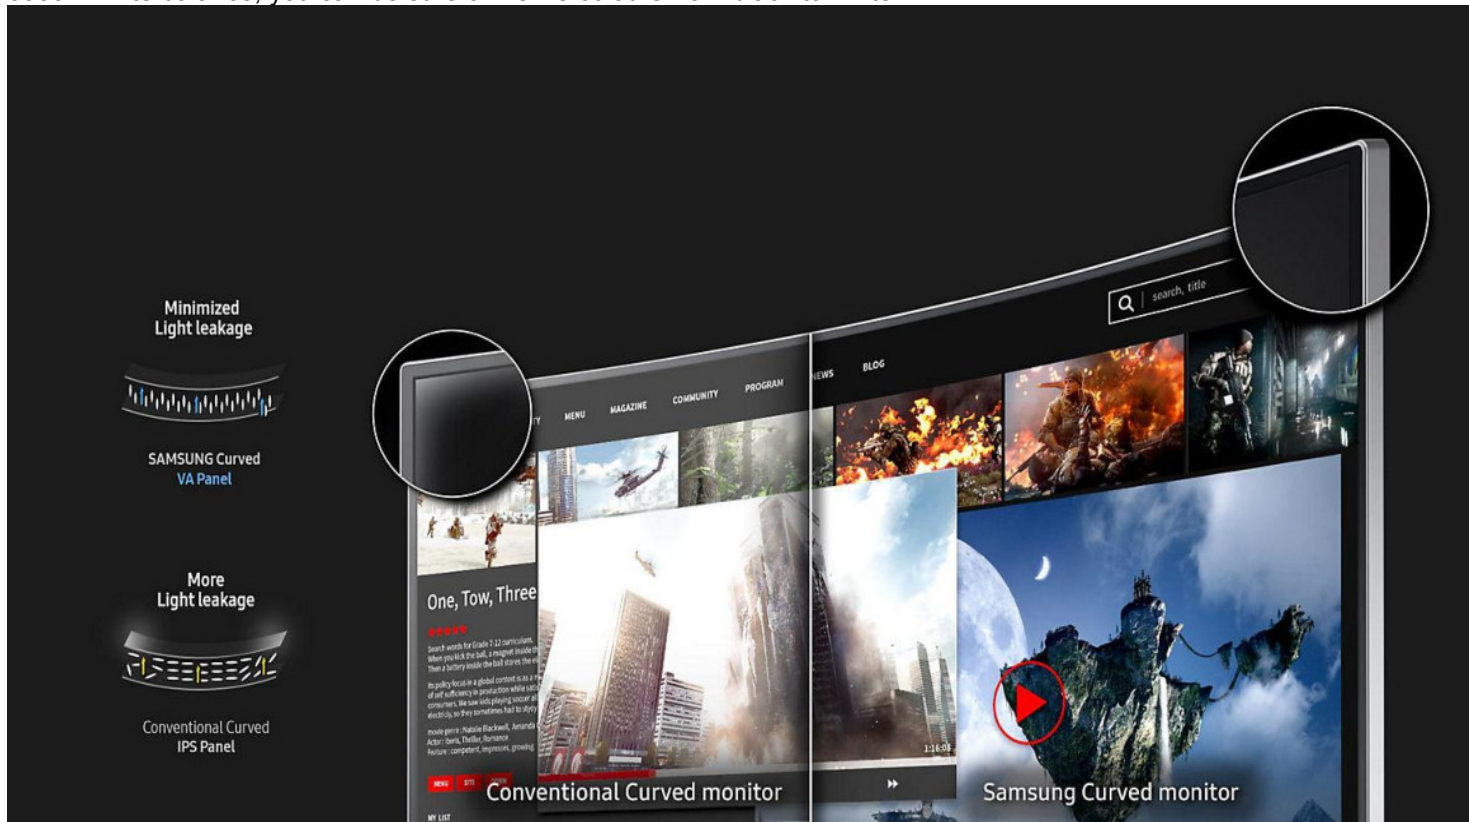

More accurate and life-like colours with Quantum Dot Technology

Supporting up to 125% sRGB colour space, Quantum Dot technology delivers not only more colours than conventional monitors, but colours that are brighter, crisper, and more natural — particularly reds and greens. And because every monitor is factory calibrated, you can be sure you always see the most accurate and life-like images.

An immersive viewing experience like no other

The 34" ultra-wide curved monitor gives you an immersive widescreen viewing experience like no other monitor. With its deeper curve enveloping your field of vision like an iMax theater screen with the deepest curvature amongst all other competitive products, the 1500R screen lets you enjoy the full cinematic beauty of movies and puts you right at the heart of all gaming action.

Best in class 3000:1 contrast ratio and minimal light leakage

Samsung's advanced VA panel technology minimises light leakage across the entire screen - right up to the corners - and delivers a best-in-class 3000:1 contrast ratio for deep blacks. And with factory-calibrated gamma values and 6500K white balance, you can be sure of lifelike colours from black to white.