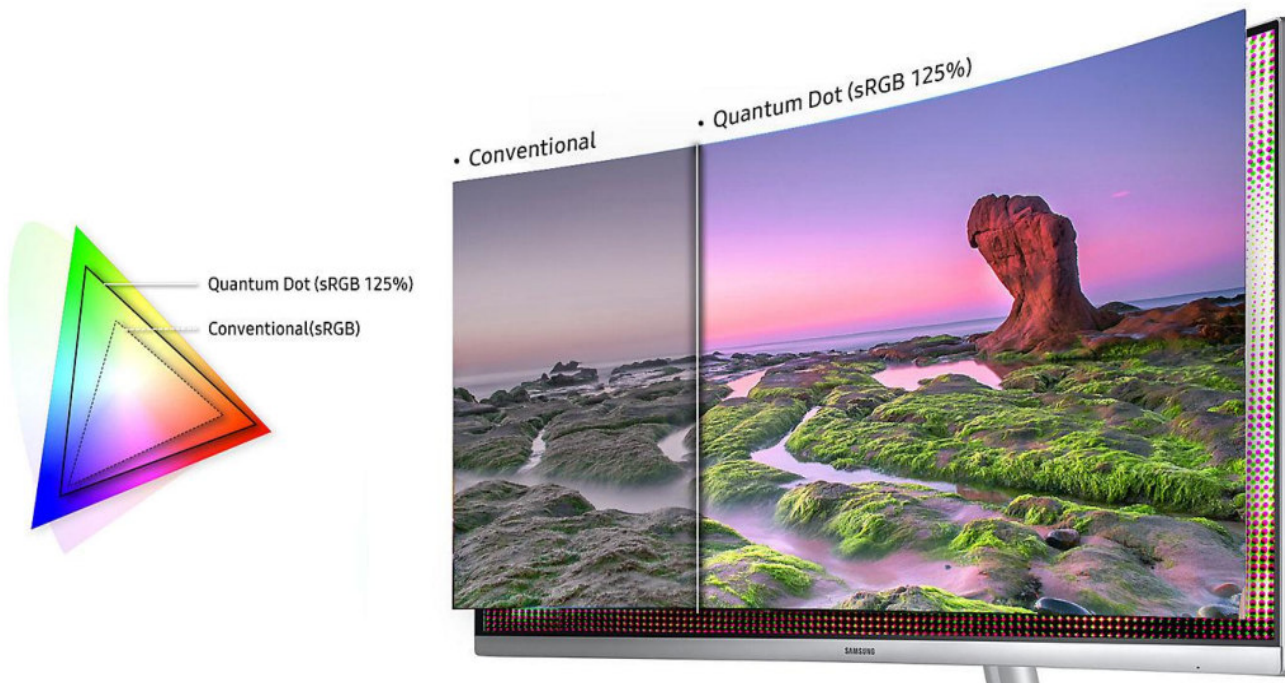

More accurate and life-like colours with Quantum Dot Technology

Supporting up to 125% sRGB colour space, Quantum Dot technology delivers not only more colours than conventional monitors, but colours that are brighter, crisper, and more natural — particularly reds and greens. And because every monitor is factory calibrated, you can be sure you always see the most accurate and life-like images.