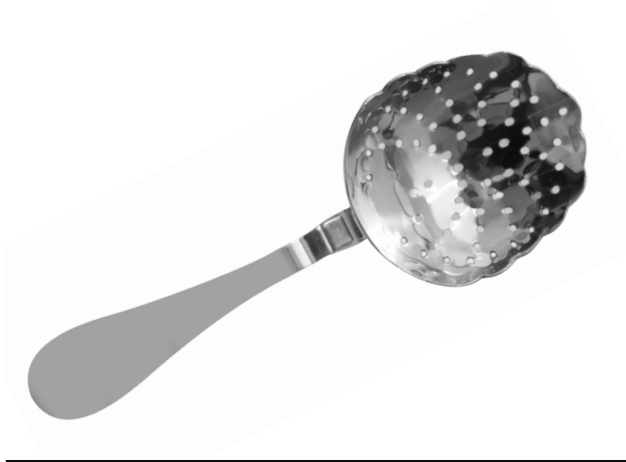

Julep Strainer stainless steel
21 x 7,5cm

01346