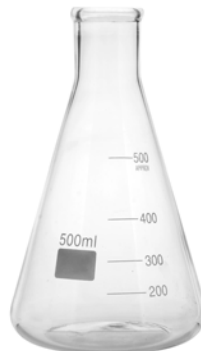

Narrow Flask glass
500ml · Ø 3,8-10,3cm · H 17cm

01305