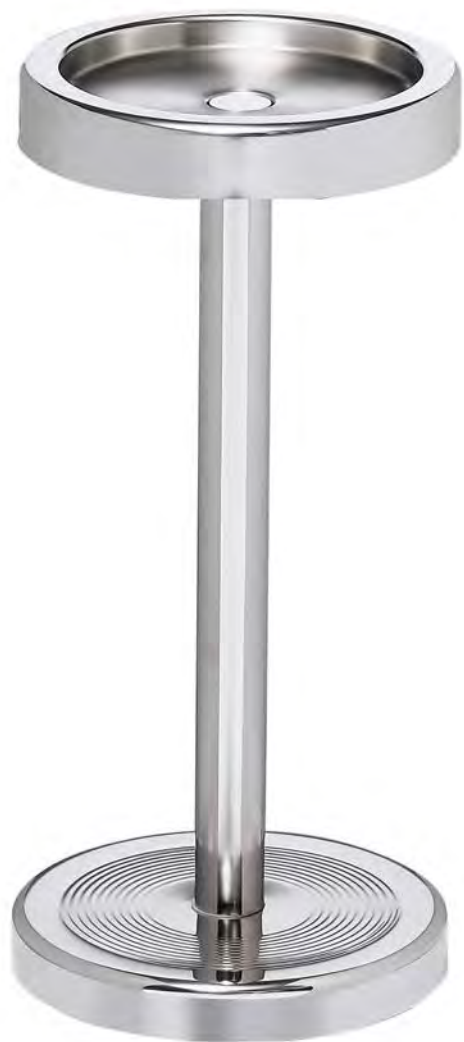

01349-GOL

Champagne Cooler · Anodized Aluminum/Gold
Ø35cm · H22,5cm · 8L · not suitable for dishwasher use

01352-GOL

Champagne Cooler · Anodized Aluminum/Gold
Ø40cm · H25cm · not suitable for dishwasher use

01482-GOL

NEW

°ARIR // BOTTLE COOLER

Bottle Cooler Stand stainless steel
Ø17cm (inside) · Ø21cm (outside) · Ø25cm (Base) · H64cm

01483

Bottle Cooler Stand stainless steel
Ø19,5cm (inside) · Ø25cm (outside) · Ø25cm (Base) · H64cm