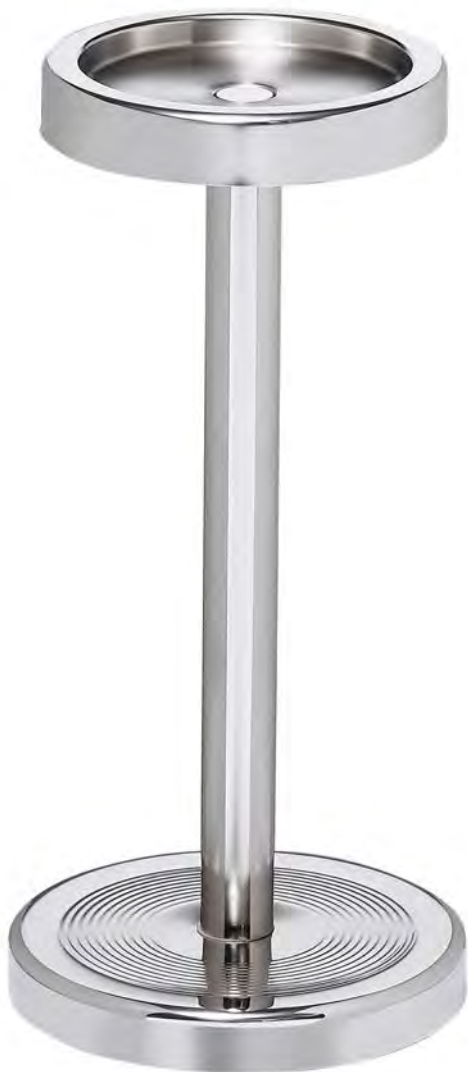

01348-GOL

Bottle Cooler · Anodized Aluminum/Gold
Ø21,5cm · H21cm · 4L · not suitable for dishwasher use

01351-GOL

Bottle Cooler · Anodized Aluminum/Gold
Ø19,5cm · H23,5cm · 4L · not suitable for dishwasher use

01349-GOL

Champagne Cooler · Anodized Aluminum/Gold
Ø35cm · H22,5cm · 8L · not suitable for dishwasher use

01352-GOL

Champagne Cooler · Anodized Aluminum/Gold
Ø40cm · H25cm · not suitable for dishwasher use

01482-GOL

NEW

°ARIR // BOTTLE COOLER

Bottle Cooler Stand stainless steel
Ø17cm (inside) · Ø21cm (outside) · Ø25cm (Base) · H64cm

01483

Bottle Cooler Stand stainless steel
Ø19,5cm (inside) · Ø25cm (outside) · Ø25cm (Base) · H64cm