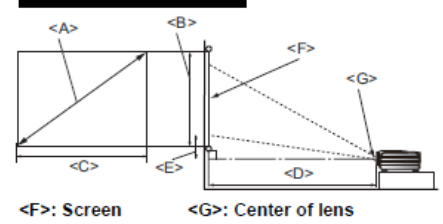

SH960+ Digital Projector

Optional Lens Throw Chart

16:9 Format

Long Throw Lens P/N: 5JJ8C14.001	Focus range (m)	2.0 ~ 20.0	Image size (")	30 ~ 460	
Diagonal - Inches	Height-Inches	Width - Inches	Min(1.93) Feet	Max(2.9) Feet	Lowest/Highest Lens Position <E>
80	39.22	69.73	11.21	16.85	12
90	44.12	78.44	12.62	18.96	14
100	49.03	87.16	14.02	21.06	16
110	53.93	95.87	15.42	23.17	17
120	58.83	104.59	16.82	25.28	19
130	63.73	113.30	18.22	27.38	20
140	68.64	122.02	19.62	29.49	22
150	73.54	130.74	21.03	31.59	23

Short Throw Lens P/N: 5JJ8C14.002	Focus range (m)	0.5 ~ 3.0	Image size (")	30 ~ 175	
Diagonal - Inches	Height-Inches	Width - Inches	Fixed(.77)	Lowest/Highest Lens Position <E>	
80	39.22	69.73	4.47	12	
90	44.12	78.44	5.03	14	
100	49.03	87.16	5.59	16	
110	53.93	95.87	6.15	17	
120	58.83	104.59	6.71	19	
130	63.73	113.30	7.27	20	
140	68.64	122.02	7.83	22	
150	73.54	130.74	8.39	23	

Standard Throw Lens P/N: 5JJ8C14.003	Focus range (m)	1.5 ~ 7.0	Image size (")	35 ~ 205	
Diagonal - Inches	Height-Inches	Width - Inches	Min(1.54) Feet	Max(1.93) Feet	Lowest/Highest Lens Position <E>
80	39.22	69.73	8.95	11.21	12
90	44.12	78.44	10.07	12.62	14
100	49.03	87.16	11.19	14.02	16
110	53.93	95.87	12.30	15.42	17
120	58.83	104.59	13.42	16.82	19
130	63.73	113.30	14.54	18.22	20
140	68.64	122.02	15.66	19.62	22
150	73.54	130.74	16.78	21.03	23

Floor Installation