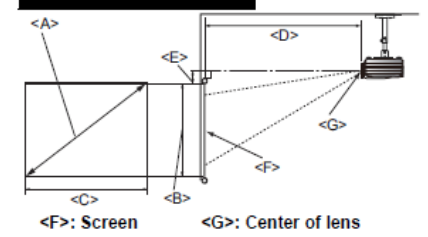

Ceiling Installation