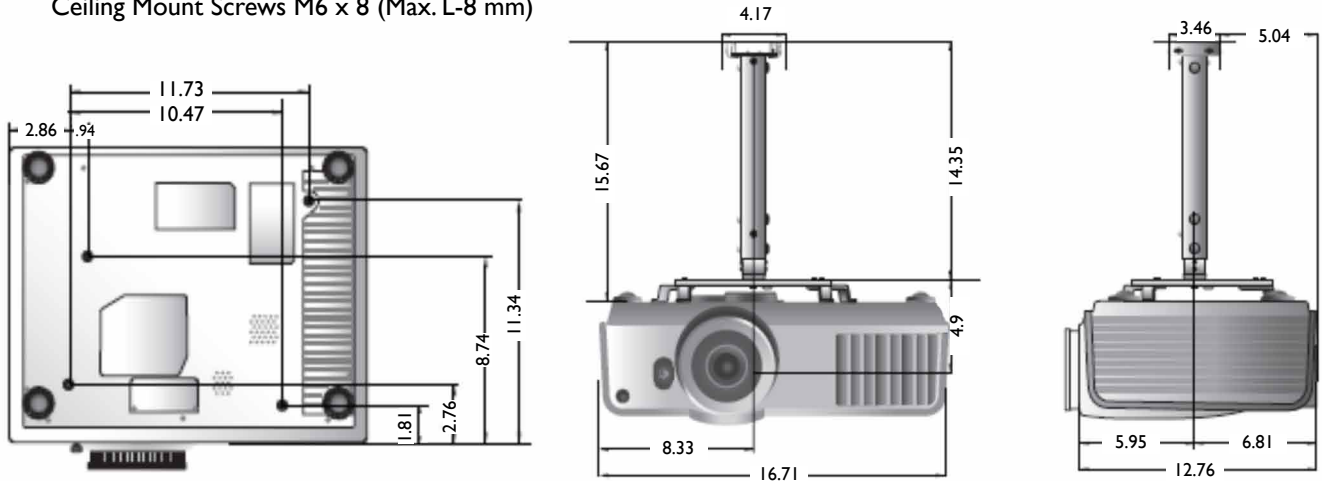

Standard Throw Lens P/N: 5JJ8C14.003	Focus range (m)	1.5 ~ 7.0	Image size (")	35 ~ 205	
Diagonal - Inches	Height-Inches	Width - Inches	Min(1.54) Feet	Max(1.93) Feet	Lowest/Highest Lens Position <E>
80	39.22	69.73	8.95	11.21	12
90	44.12	78.44	10.07	12.62	14
100	49.03	87.16	11.19	14.02	16
110	53.93	95.87	12.30	15.42	17
120	58.83	104.59	13.42	16.82	19
130	63.73	113.30	14.54	18.22	20
140	68.64	122.02	15.66	19.62	22
150	73.54	130.74	16.78	21.03	23

Floor Installation

Ceiling Installation

Ceiling Mount Chart

Ceiling Mount Screws M6 x 8 (Max. L-8 mm)

Dimensions

Units: inch