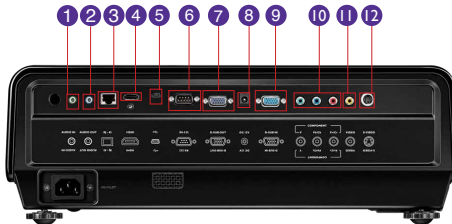

PROFESSIONAL PROJECTOR | SH960+

Features

- Native Full HD (1920x1080) Resolution
- 5500 ANSI Lumens, 3000:1 Contrast Ratio
- Dual Lamp Design
- H+V Lens Shift; 1.5x Zoom Ratio; 2D Keystone
- HDMI x1, RJ45 (LAN Control)
- Optional Lens Available

Input and Output Terminals

- | | |
|-------------------------|-------------------------------|
| 1 Audio In (Mini Jack) | 7 Monitor Out (D-sub 15pin) |
| 2 Audio Out (Mini Jack) | 8 DC 12V Trigger (3.5mm) |
| 3 LAN (RJ45) | 9 Computer In (D-sub 15pin) |
| 4 HDMI | 10 Component Video In |
| 5 USB Mini B | 11 Composite Video In (RCA) |
| 6 RS232 (DB-9pin) | 12 S-Video In (Mini DIN 4pin) |