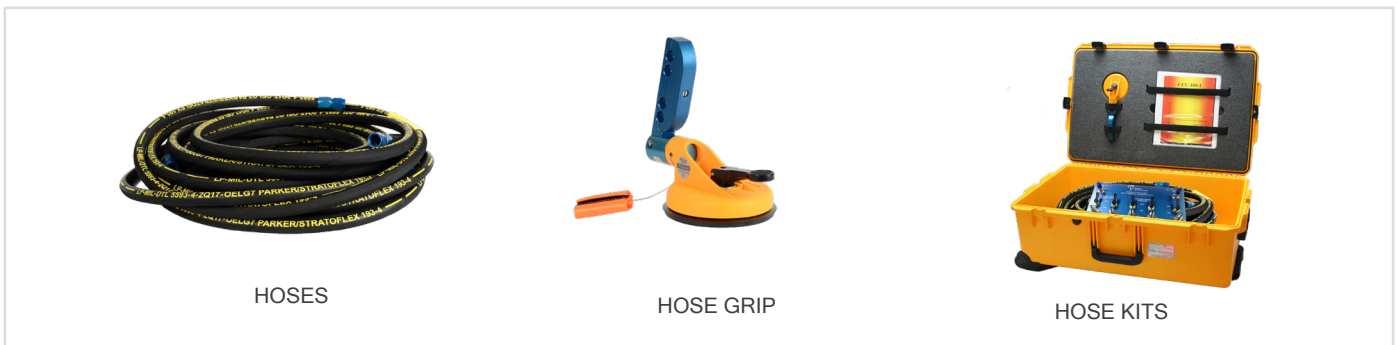

Ateq & Cobra Aviation, Inc. Offers a Variety of Testing and Safety Accessories Including: AoA, Ice Detectors, Streamers and Nomex® Covers as well as Hose Control Consoles and Grips.

PROBE COVERS

CONTROL CONSOLES

HOSES

Photos non contractuelles