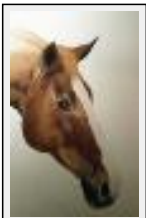

"Honeille"

Size (HxW) : 42x30 cm Framed

Style : realism / Tech. : Pastel

Theme : Animals & pets / Category : Drawing

Sold

Year : 2017

Desc. : Request of a portrait