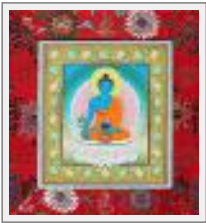

"Giclee Art Print: Phoenix"

Size (HxW) : 38x38 cm - Weight : 100 g
Style : orthodox traditional / Tech. : Giclee prints
Theme : Oriental / Category : Painting
Price : Â£ 95
Year : 2007

Desc. : A Giclée Art Print in Limited Edition of one of my Tibetan Thangka paintings. Phoenix, The Yin principle of Earth. (Original painting was done in acrylic and genuine gold.) Measurements are actual printed image size. Actual paper print size includes a 2.5 cm white border.

"Tibetan Thangka: Green Tara"

Size (HxW) : 56x46 cm Framed

Style : orthodox traditional / Tech. : Acrylic on strengthened fabric

Theme : Oriental / Category : Painting

Sold

Year : 1993

Desc. : A Tibetan style painting, also called Thangka. Title: Green Tara. Original painting done in acrylic and genuine gold. Measurement refers to the actual image size.

"Tibetan Thangka: Medicine Buddha"

Size (HxW) : 30x27 cm Framed

Style : orthodox traditional / Tech. : Acrylic on strengthened fabric

Theme : Oriental / Category : Painting

Sold

Year : 1995

Desc. : A Tibetan style painting, also called Thangka. Title: Medicine Buddha (Sangye-Men-La). Original painting done in acrylic and genuine gold. Measurement refers to the actual image size. Including the brocade frame: 41 x 44 cm.