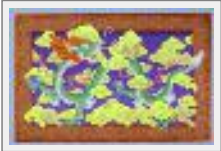

"Giclee Art Print: Chenrezig"

Size (HxW) : 48x38 cm - Weight : 100 g
Style : orthodox traditional / Tech. : Giclee prints
Theme : Oriental / Category : Painting
Price : Â£ 95
Year : 2003

Desc. : A Giclée Art Print in Limited Edition of one of my Tibetan Thangka paintings. Chenrezig (Avalokiteshvara), Bodhisattva of Compassion. (Original painting was done in acrylic and genuine gold.) Measurements are actual printed image size. Actual paper print size includes a 2.5 cm white border.

"Giclee Art Print: Dorje Pagmo"

Size (HxW) : 47x38 cm - Weight : 100 g
Style : orthodox traditional / Tech. : Giclee prints
Theme : Oriental / Category : Painting
Price : Â£ 95
Year : 2005

Desc. : A Giclée Art Print in Limited Edition of one of my Tibetan Thangka paintings. Dorje Pagmo (Vajravarahi), Dakini Goddess. (Original painting was done in acrylic and genuine gold.) Measurements are actual printed image size. Actual paper print size includes a 2.5 cm white border.