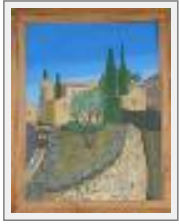

"Aujargues"

Size (HxW) : 61x47 cm Framed

Style : Figurative Style / Tech. : Acrylic on board

Theme : Landscape / Category : Painting

Price : Euros 400

Year : 2006

Desc. : rue d'Aujargues