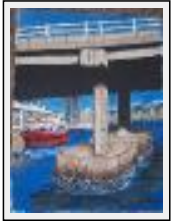

Year : 2007

**"Angel Fish"**

Size (HxW) : 18x23 cm

Style : realism / Tech. : Acrylics

Theme : Land and sea / Category : Painting

Year : 2007

**"HK Pier"**

Size (HxW) : 35x28 cm