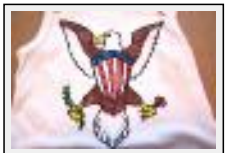

Size (HxWxP) : 11x11x11 cm  
Style : Fantasy / Tech. : Hand-coloured print  
Theme : Animals & pets / Category : Painting  
Year : 2007

**"Flower Wreath"**

Size (HxWxP) : 11x11x11 cm  
Style : Fantasy / Tech. : Hand-coloured print  
Theme : Flower / Category : Painting  
Year : 2007  
Desc. : flower wreath