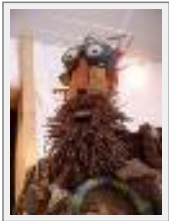

"le rêve du dieu hibou"

Size (HxWxP) : 35x39x17 cm - Weight : 21000 g
Style : Strange Art / Tech. : Marble
Theme : Imagination / Category : Painting
Price : Euros 800

"petit tatou endormi"

Size (HxWxP) : 8x17x7 cm - Weight : 1000 g
Style : realism / Tech. : Stone
Theme : Animals & pets / Category : Sculpture
Price : Euros 200

"le géant barbu"

Size (HxWxP) : 230x50x40 cm
Style : Figurative Style / Tech. : mixed
Theme : Character / People / Category : Sculpture
Year : 2009
Desc. : Assembly of materiaux of recovery

"le petit prince des oiseaux"