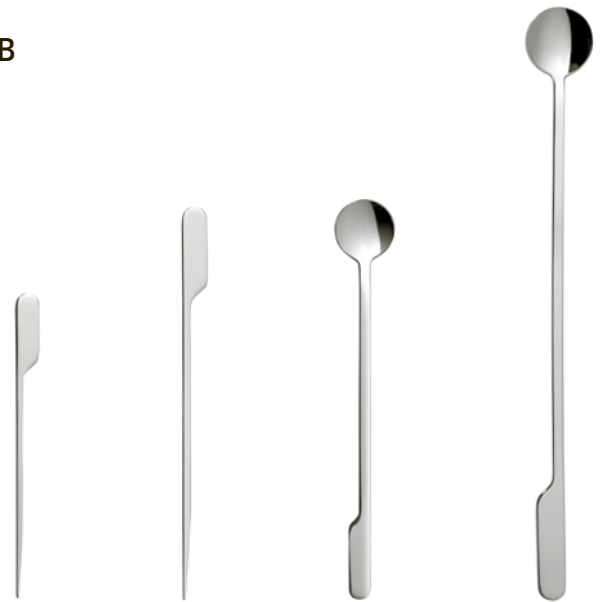

LAB

Cocktail Pick, stainless steel 10cm # 01785	Cocktail Pick, stainless steel 13,5cm # 01786	Aperitif Spoon, stainless steel 13,5cm # 01787	Cocktail Spoon, stainless steel 21,5cm # 01788