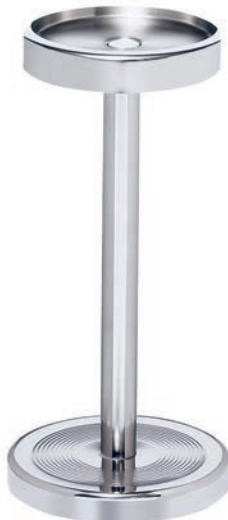

Bottle Cooler Stand stainless steel
Ø 19,5cm (inside) | Ø 25cm (outside) |
Ø 25cm (Base) | H 64cm
01484