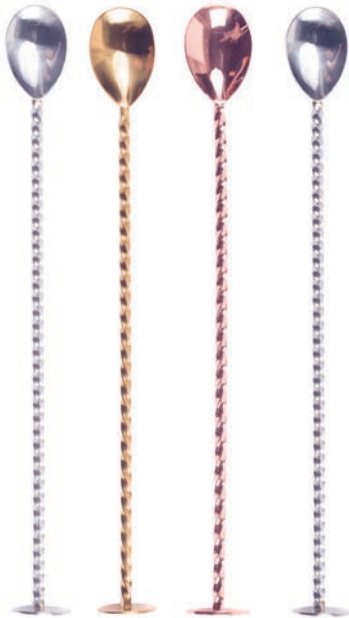

Cocktail Picks / Napkins

Bottle Steps & Stairs

Condiment Holders

Cocktail Sets

BAR SPOONS

Bar Supplies – Barspoons

47 Ronin Barspoon
silver, gold, copper-plated or stainless steel
L 30cm
01015-SIL
01340-GOL
01340-COP
01340

47 Ronin Barspoon
silver, gold, copper-plated or stainless steel
L 40cm
01016-SIL
01341-GOL
01341-COP
01341

47 Ronin Barspoon
silver, gold, copper-plated or stainless steel
L 50cm
01017-SIL
01342-GOL
01342-COP
01342

47 Ronin
Bar Spoon Long round end
L 30cm
00985

47 Ronin
Bar Spoon Long round end
L 35cm
00986

47 Ronin
Bar Spoon Long round end
L 40cm
00987

47 Ronin
Fork Spoon
L 40cm
00984

Bonzer Bar Mixing Spoon
silver-, gold-, copper-plated or stainless steel
L 25cm
01353-SIL
01353-GOL
01353-COP
01353