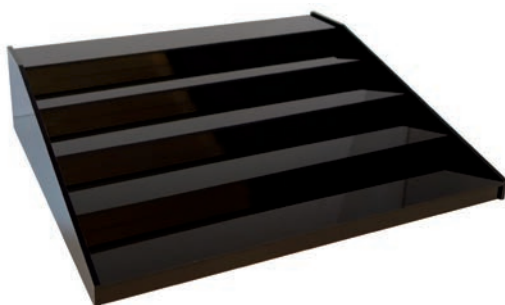

LED
6cm | acrylic | 50 x 10 x 6cm
01147-LED

WITHOUT LED
6cm | acrylic | 50 x 10 x 6cm
01147

Bottle Stair
acrylic | 3 steps | 50 x 30 x 15cm
00127-BLK

Bottle Stair
acrylic | 3 steps | 50 x 30 x 15cm
00127
00127-LED