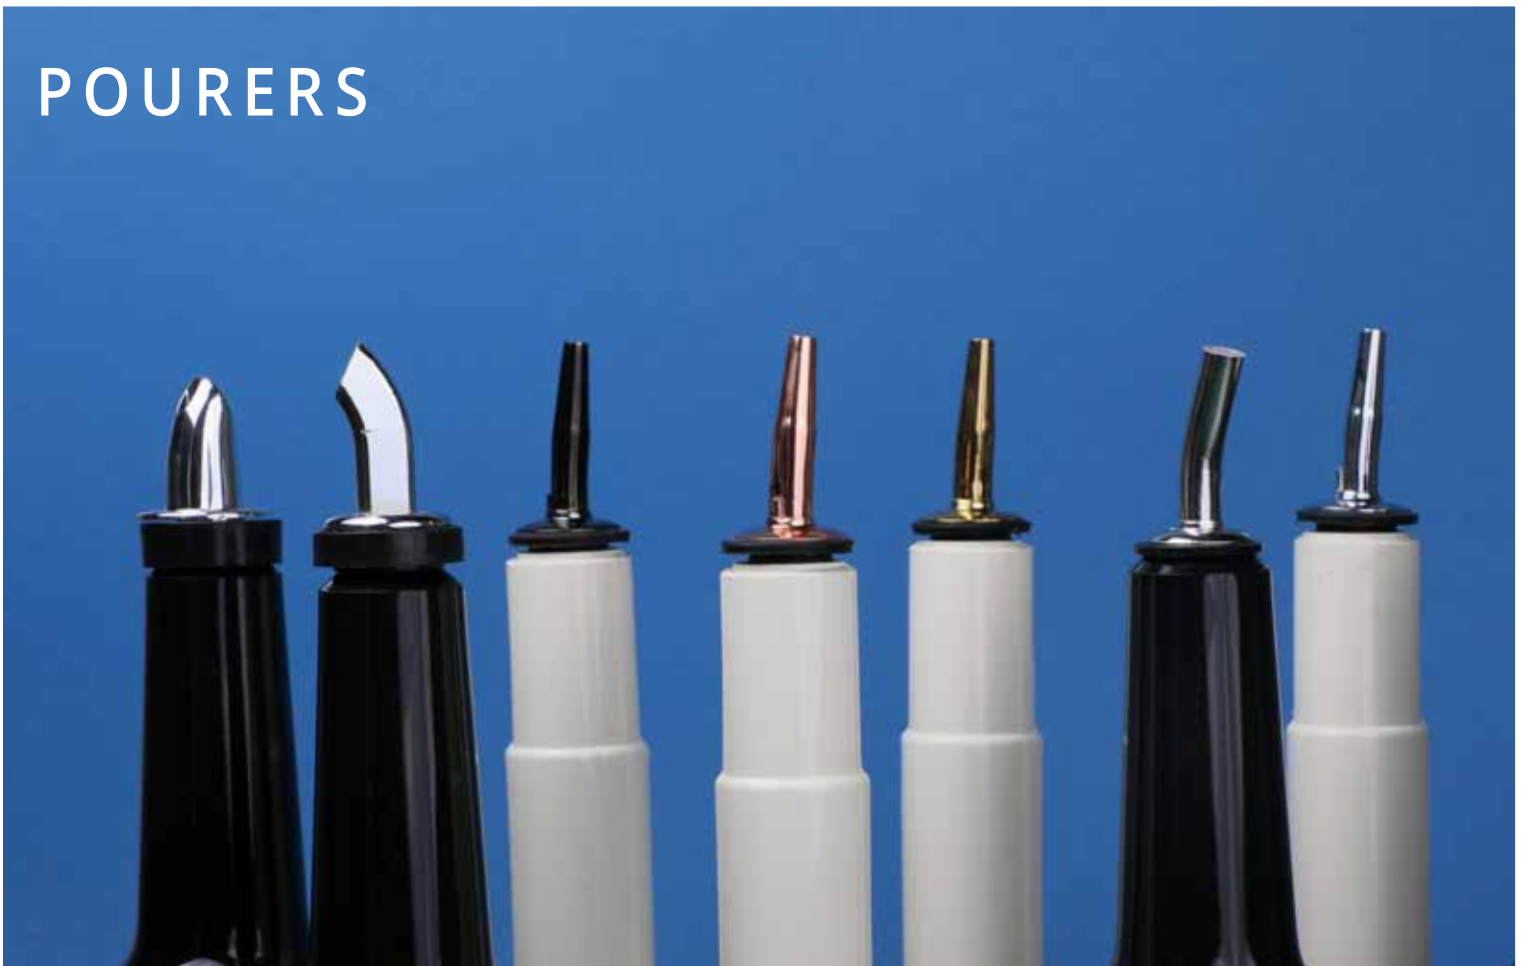

POURERS

Bar Supplies – Pourers