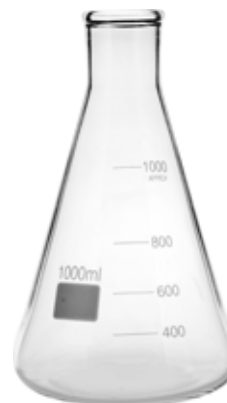

Narrow Flask glass
1000ml | Ø 4,5-13cm | H 22cm
 # 01304