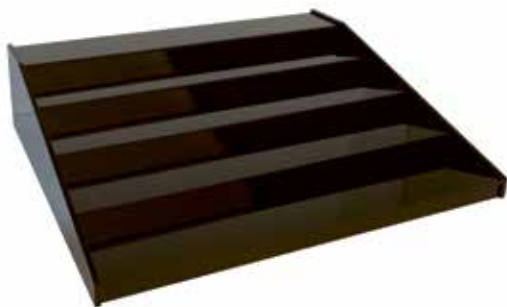

### SMALL

LED  
6cm | acrylic | 50 x 10 x 6cm  
# 01147-LED

WITHOUT LED  
6cm | acrylic | 50 x 10 x 6cm  
# 01147

Bottle Stair  
acrylic | 3 steps | 50 x 30 x 15cm  
# 00127-BLK

Bottle Stair  
acrylic | 3 steps | 50 x 30 x 15cm  
# 00127  
# 00127-LED