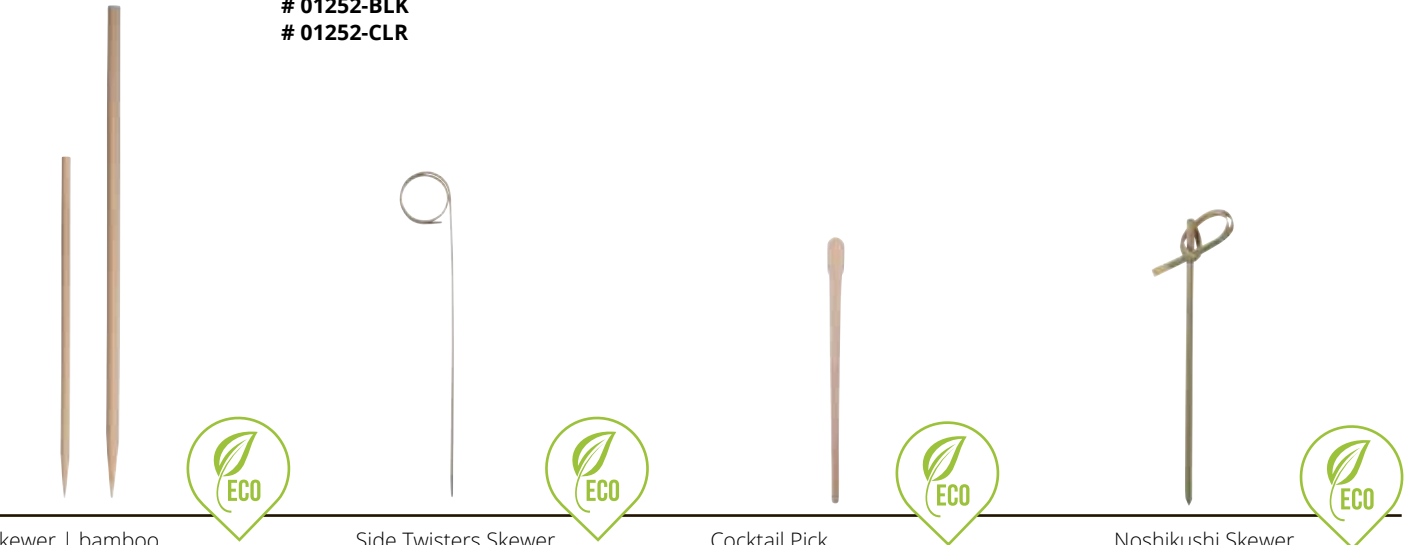

Skewer | bamboo
L 20cm | Ø 3mm
100pcs. pack
00260

Side Twisters Skewer
Bamboo
L 12cm | 100pcs. pack
00977

Cocktail Pick
wood
L 9cm | 1000pcs. pack
01290

Noshikushi Skewer
L 10,5cm
200pcs. pack
00940

Skewer | bamboo
L 12cm | Ø 3mm
100pcs. pack
00261