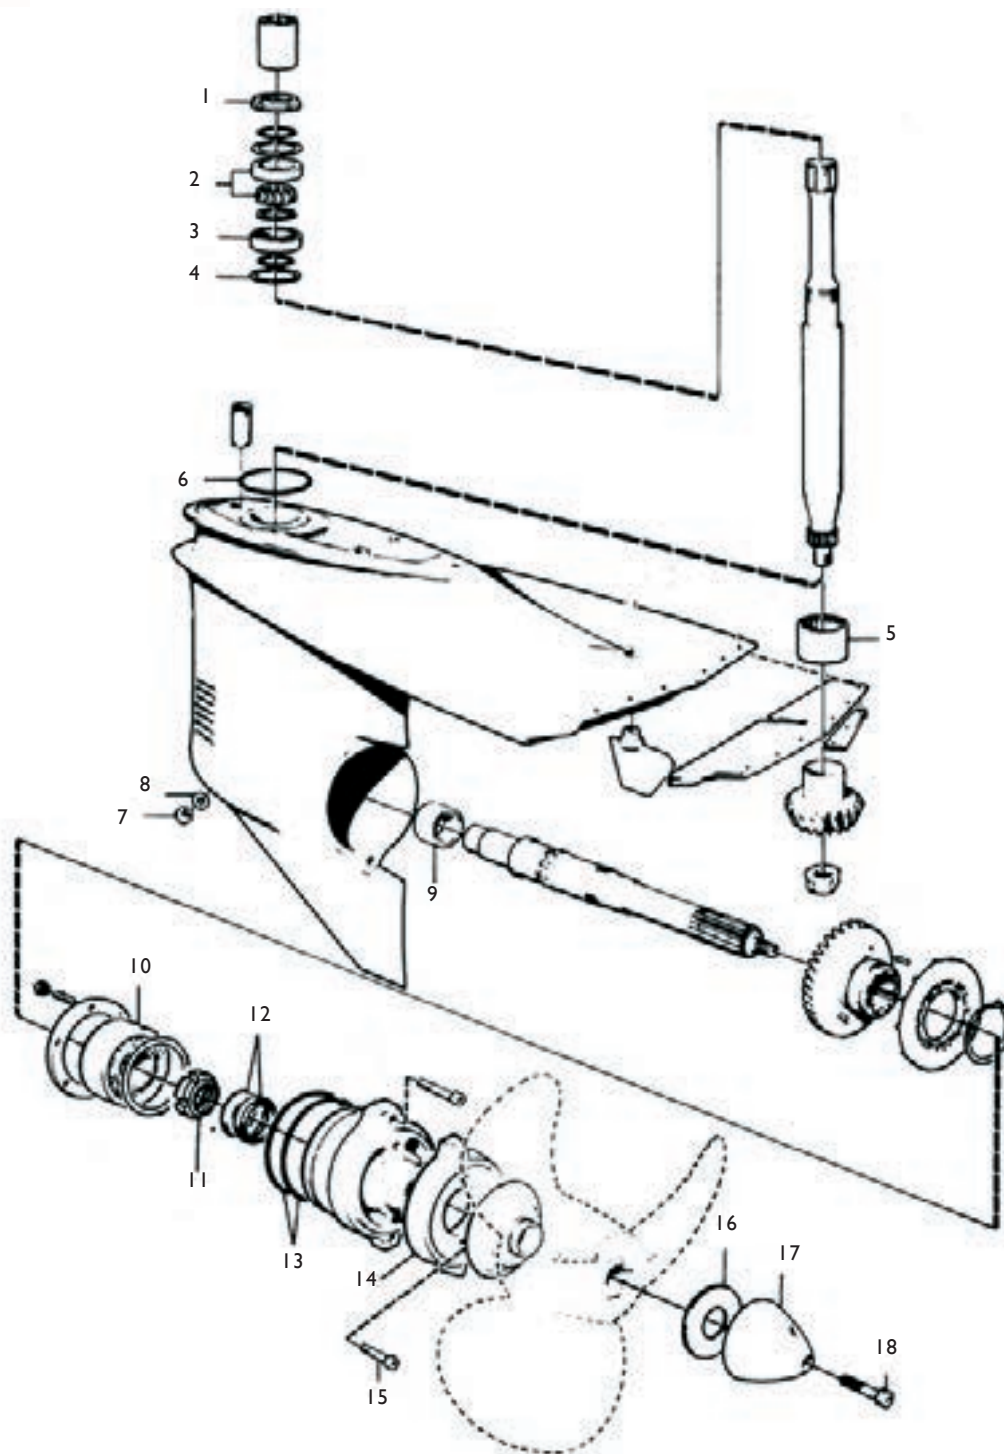

Underhus/Lower unit
SP-A1, SP-A2, SP-C, SP-C1

Underhus/Lower unit SP-A1, SP-A2, SP-C, SP-C1

Bild/ Picture	Art. nr/ Part no	Ersätter/Replaces	Benämning/ Description
1	19071	969071	Mutter/Nut
2	19072	11072	Kullager/Roller bearing
3	19374	183374	Kullager/Ball bearing
4	19191	832191	Packning/Gasket
5		875523, 183497	Nållager/ Needle bearing
6	19256	925256	O-ring
7	18354	839354	Oljeplugg/Plug
8	19974	955974	O-ring
9	19390	183390	Nållager/ Needle bearing
10	19541	854541	Rulllager/Ball bearing
11	19022	969073	Mutter/Nut
12	19426	897426	Packbox/Seal ring
13	19201	925261	O-ring
14	19815	875815	Zink ring/Zinc ring kit
15	19009	941809	Bult/Bolt
16	19888	850888	Plastbricka/ Plastic washer
17	19785	854045	Propellerkona/ Propeller cone
18	19889	850889	Bult / Bolt