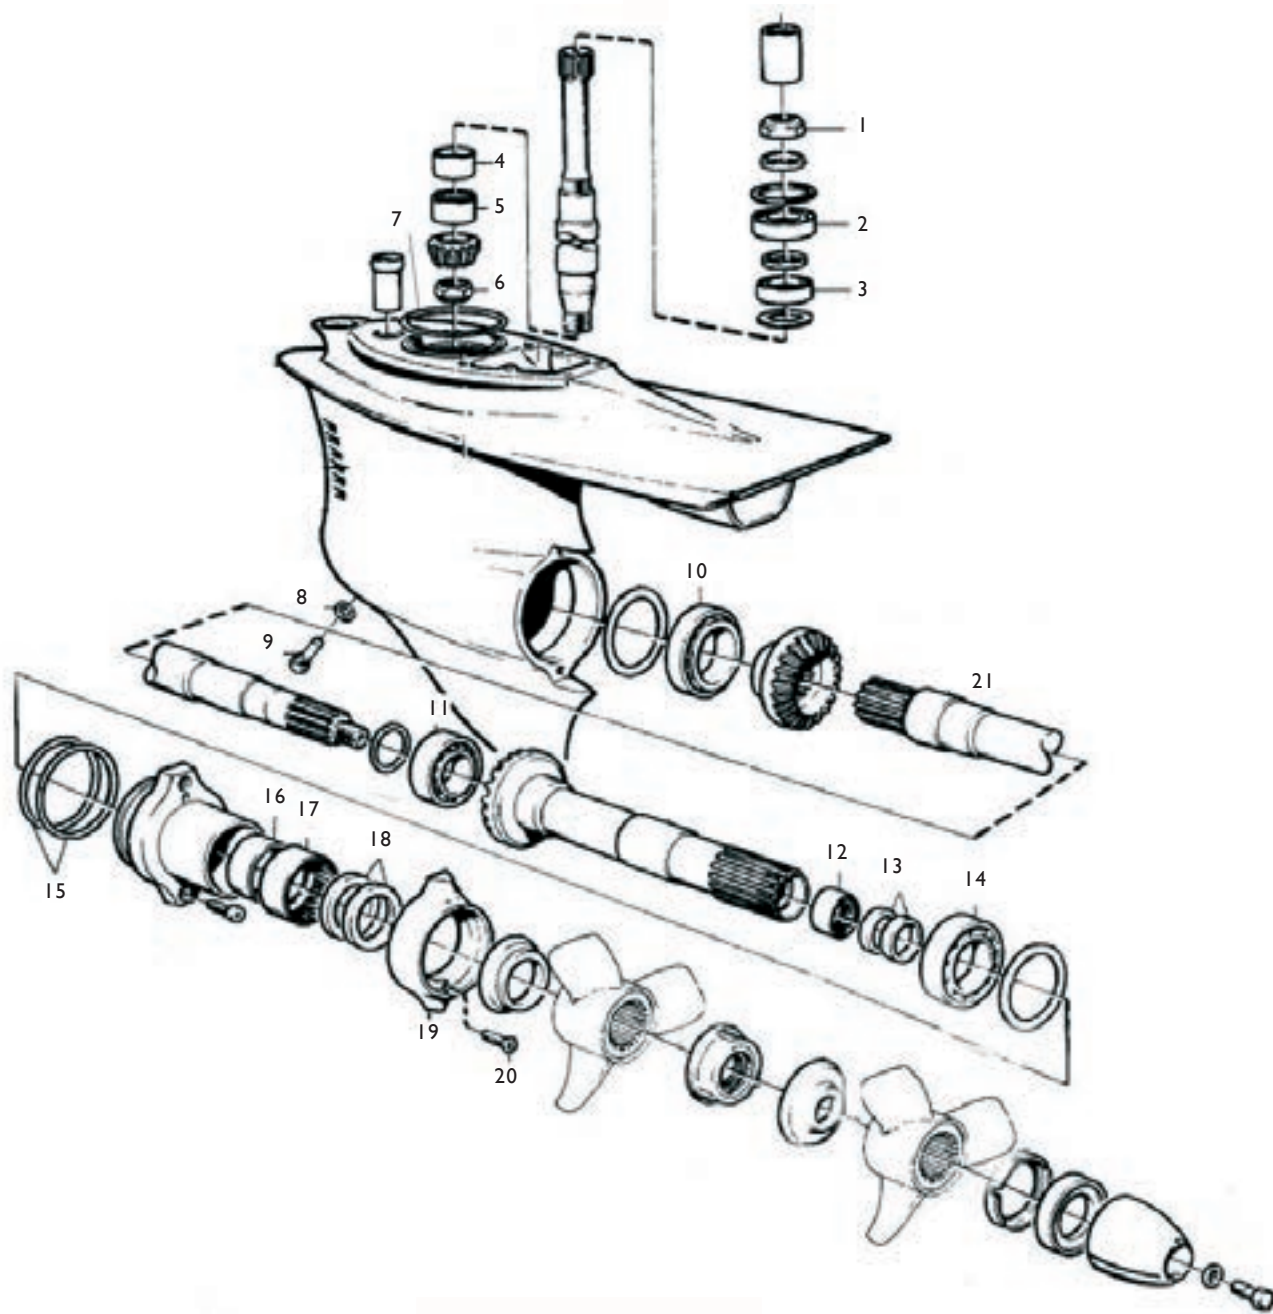

Underhus/Lower unit
DP-CI, DP-DI, DP-E, DP-G

Underhus/Lower unit DP-CI, DP-DI, DP-E, DP-G

Bild/ Picture	Art. nr/ Part no	Ersätter/Replaces	Benämning/ Description
1	19071	969071	Mutter/Nut
2	19072	11072	Kullager/Ball bearing
3	19374	183374	Kullager/Ball bearing
4	19008	184682	Innerrin Inner ring
5	19654	184683	Nållager/ Needle bearing
6	19212	852212	Mutter/Nut
7	19256	925256	O-ring
8	19974	955974	O-ring
9	18355	852904	Oljeplugg magnetisk/ Plug magnetic
10	19044	11044	Rulllager/Ball bearing
11	19691	184691	Rulllager/Ball bearing
12	19272	183272	Nållager/ Needle bearing
13	19871	853871, 853807+853808	Packbox 1 par/ Oil seal 1 pair
14	19765	184765	Rulllager/Ball bearing
15	19258	925258	O-ring
16	19683	184683	Innerring/Inner ring
17	19859	183859	Nållager bussning/ Needle bearing bushing
18	19407	851407	Packbox/Oil seal
19	19821	875821	Zink anod sats/ Zinc anode kit
20	19808	966808	Skruv/Screw
21	19533	872533, 852181	Inre Propelleraxel M12 gänga/Propeller shaft inner M12 threading