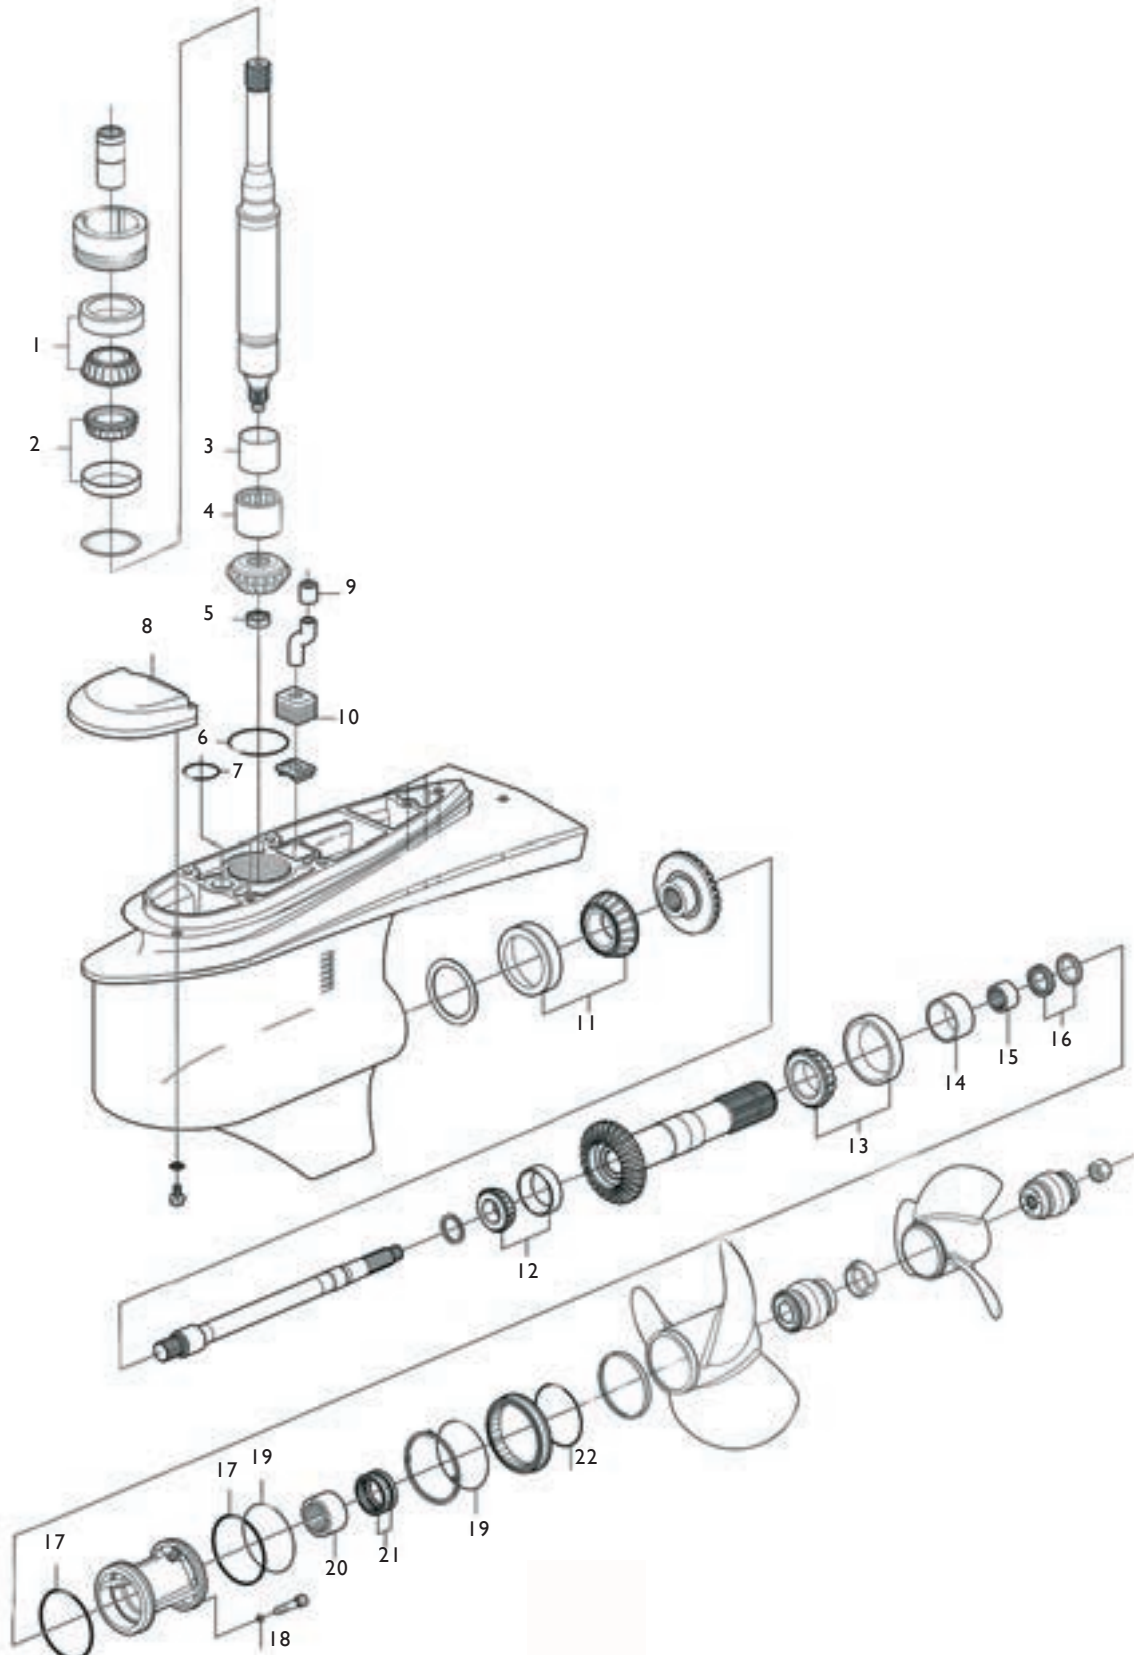

Underhus/Lower unit
DP-S, DP-SI, DP-SM, DP-SMTD, DP-SMTDI

Underhus/Lower unit DP-S, DP-SI, DP-SM, DP-SMTD, DP-SMTDI

Bild/ Picture	Art. nr/ Part no	Ersätter/Replaces	Benämning/ Description
1	19250	3854250	Rulllager/Roller bearing
2	19249	3854249	Rulllager/Roller bearing
3	19008	184682	Innerring/Inner ring
4	19654	184654	Nållager/ Needle roller bearing
5	19212	852212	Mutter/Nut
6	19566	3852866	O-ring
7	19959	3852959	O-ring
8	19411	3855411	Anod/Andode
9	19316	3852315	Tätning/Sealing
10	19595	3854595	Tätning/Sealing
11	19044	11044	Rulllager/Roller bearing
12	19691	184691, 3859038	Rulllager/Roller bearing
13	19765	184765	Rulllager/Roller bearing
14	19683	184683	Innerring/Inner ring
15	19272	183272	Nållager/ Needle roller bearing
16	19871	853871, 853807 + 853808	Packbox sats/ Oil seal kit
17	19625	3854625	O-ring
18	17981	955981	O-ring
19	19438	946438	O-ring
20	19859	183859	Nållager/ Needle roller bearing
21	19407	851407	Packbox/Oil seal
22	19724	3854624	O-ring