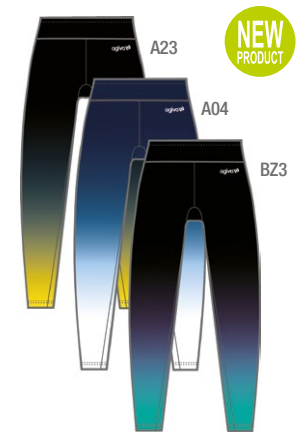

3878 Single color 500
Coloris unique 500

▼ PRICE CAT   ▼ SIZES

1 4-6-8 y/a   C 3 36-38-40-42

2 10-12-14 y/a   C 4 44-46-48

1307 Single color 500
Coloris unique 500

▼ PRICE CAT   ▼ SIZES

1 4-6-8 y/a   C 3 36-38-40-42

2 10-12-14 y/a   C 4 44-46-48

3815 Single color 500/333
Coloris unique 500/333

▼ PRICE CAT   ▼ SIZES

1 4-6-8 y/a   C 3 36-38-40-42

2 10-12-14 y/a   C 4 44-46-48

3866

▼ PRICE CAT   ▼ SIZES

1 4-6-8 y/a/J   3 36-38-40-42

2 10-12-14 y/a/J   4 44-46-48