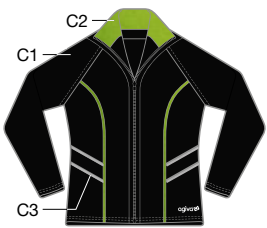

Sublimation

▼ PRICE CAT

- 1 4-6-8 y/a/J
- 2 10-12-14 y/a/J

▼ SIZES

- 3 36-38-40-42
- 4 44-46-48

4615

Sublimation

▼ PRICE CAT

- 1 4-6-8 y/a/J
- 2 10-12-14 y/a/J

▼ SIZES

- 3 36-38-40-42
- 4 44-46-48

Front - Devant

Back - Arrière

Front - Devant

Back - Arrière

STRASSED ZIP - Tirette avec strass
★ Strass included in price