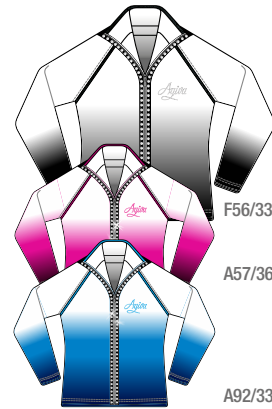

Sublimation

▼ PRICE CAT

- 1 4-6-8 y/a/J
- 2 10-12-14 y/a/J

▼ SIZES

- 3 36-38-40-42
- 4 44-46-48

4615

Sublimation

▼ PRICE CAT

- 1 4-6-8 y/a/J
- 2 10-12-14 y/a/J

▼ SIZES

- 3 36-38-40-42
- 4 44-46-48

Front - Devant

Back - Arrière

Front - Devant

Back - Arrière

STRASSED ZIP - Tirette avec strass
★ Strass included in price

BIP - PRINTED MICROFIBER SOFT
MICROFIBRE "PEAU DE PÊCHE" IMPRIMÉ

4634

C1: Brushed Elasthane
C2, C3: Metallic Elasthane

▼ PRICE CAT

- 1 4-6-8 y/a/J
- 2 10-12-14 y/a/J

▼ SIZES

- 3 36-38-40-42
- 4 44-46-48

4606