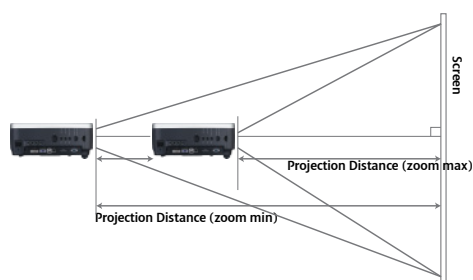

Projection distance using different project lenses (meters)

Projection lens	100 type image size	200 type image size	300 type image size	400 type image size	500 type image size	600 type image size
RS-IL03WF	1.73	86	5.17			
RS-IL05WZ	2.2 - 3.2	4.3 - 6.5	6.5 - 9.7	8.6 - 13.0	10.8 - 16.3	12.9 - 19.5
RS-IL01ST	3.2 - 4.8	6.4 - 9.6	9.6 - 14.5	12.9 - 19.3	16.1 - 24.1	19.3 - 29.0
RS-IL02LZ	4.7 - 8.0	9.5 - 16.1	14.2 - 24.2	19.0 - 32.3	23.8 - 40.4	28.5 - 48.5
RS-IL04UL	7.6 - 14.9	15.2 - 29.8	22.7 - 44.6	30.2 - 59.4	37.7 - 74.2	45.2 - 89.0

www.canon.com/lcd-sim

Canon