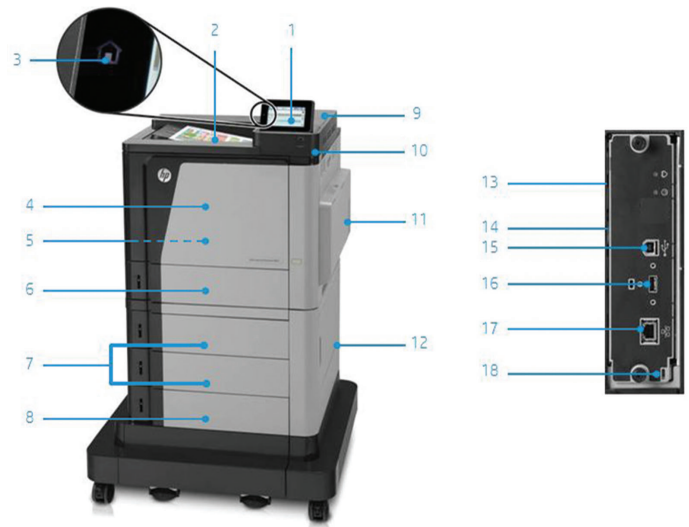

Achieve high-volume productivity.

- Get exceptional value from Original HP high-capacity ink cartridges.
- Easy control at your fingertips: select settings using the 11 cm (4.3-inch) colour touchscreen.
- Meet the demands of high-volume print jobs – this printer has a paper input capacity of up to 3,100 sheets⁷.

Color laser technology

Color touchscreen

2-sided printing

Auto On/Off Technology

Product walkaround

HP Color LaserJet Enterprise M651xh shown:

1. Intuitive 10.9 cm colour VGA control panel
2. 500-sheet output bin
3. Home button (returns to home screen)
4. Front door provides convenient access to HP toner cartridges and drums
5. Built-in automatic duplexer
6. 500-sheet input tray
7. 2 x 500-sheet paper trays
8. 1,500-sheet high-capacity input tray
9. Hardware integration pocket
10. Easy access USB port to print files directly (An administrator must enable the easy-access USB port before use)
11. 100-sheet multipurpose tray supports media weights up to 220 g/m²
12. Lower-right door (access for clearing jams)
13. HP High-Performance Secure Hard Disk
14. 800 MHz processor, 1 GB RAM
15. Hi-Speed USB 2.0 printing port
16. Hi-speed USB 2.0 port (for connecting third-party devices)
17. HP Jetdirect Gigabit Ethernet print server
18. Access port for optional Kensington-style lock