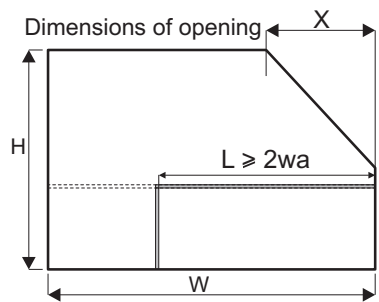

L - length of track Everest
X - angle width
wa - width of the wing with angle section - $wa \geq X$