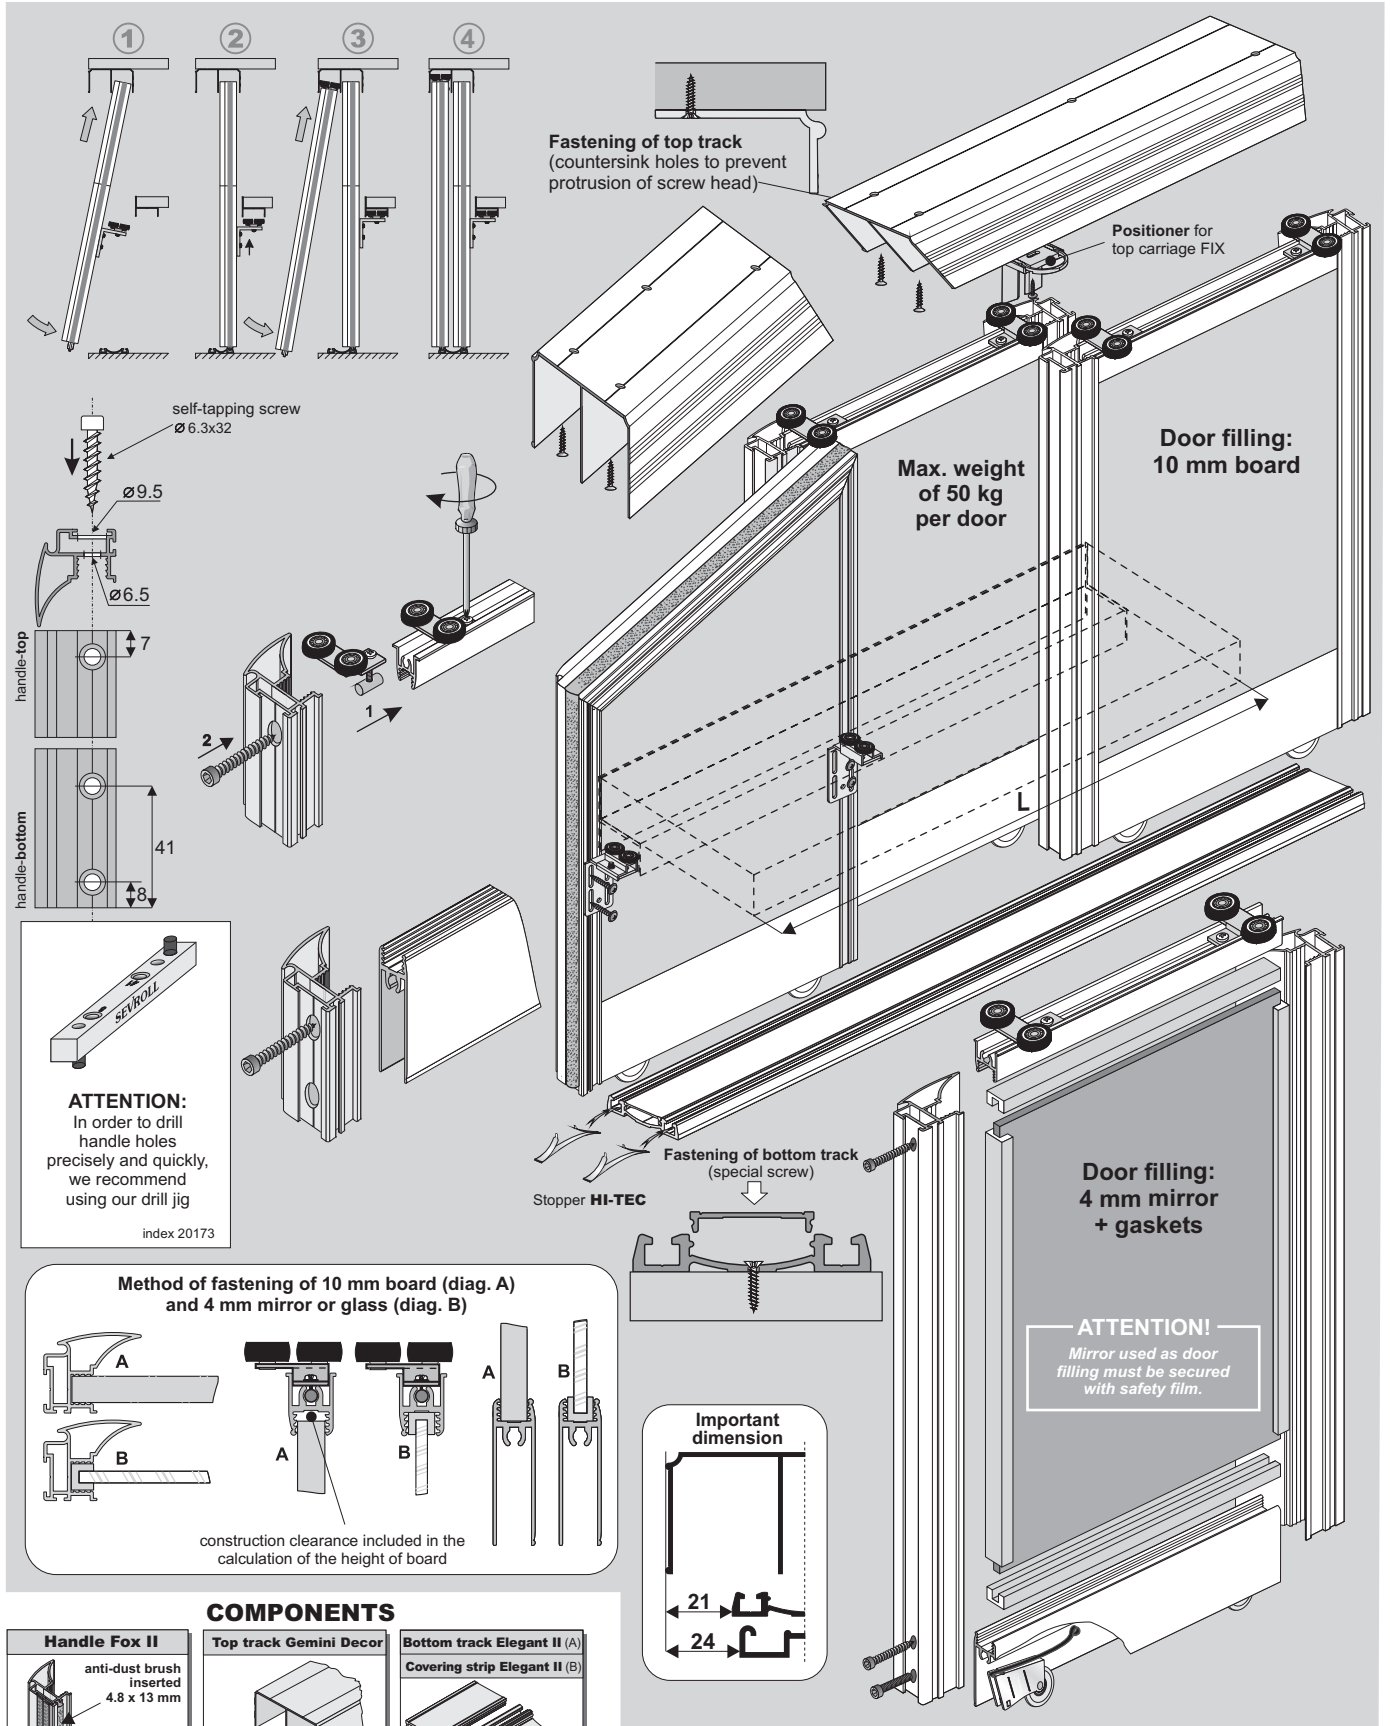

ATTENTION:
In order to drill handle holes precisely and quickly, we recommend using our drill jig
index 20173

ATTENTION!
Mirror used as door filling must be secured with safety film.

Method of fastening of 10 mm board (diag. A) and 4 mm mirror or glass (diag. B)

construction clearance included in the calculation of the height of board