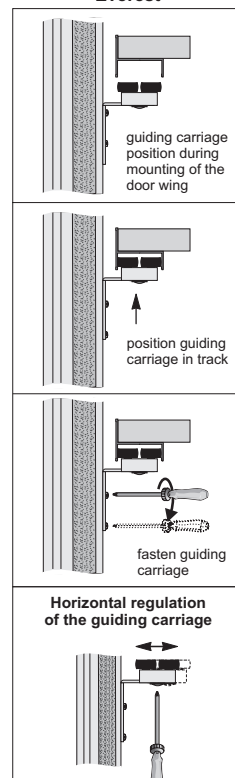

ATTENTION! Remove protective film from aluminium elements (handles, tracks, connectors, etc.) prior to cutting them to the desired size. Film removal will reveal quality issues (eg. scratches)