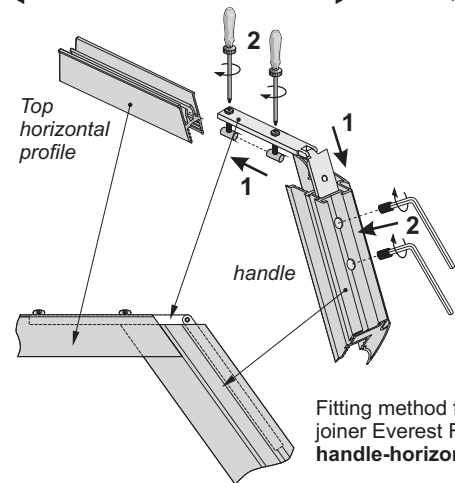

ATTENTION! Remove protective film from aluminium elements (handles, tracks, connectors, etc.) prior to cutting them to the desired size. Film removal will reveal quality issues (eg. scratches)