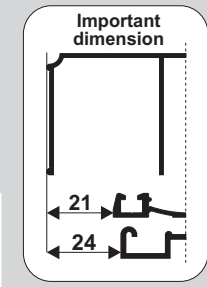

Handle **FOX**Screws **SMART, UNIX**
& **SELF-TAPPING**

CODE	NAME	DIMENSIONS (mm)	PRICED PER	COLLECTIVE PACKAGING	NET PRICE
20041	SCREW SMART	2.5 x 18	100 pcs	100 packs	
20092	SCREW SMART	2.5 x 25	100 pcs	100 packs	
20107	COUNTERSUNK SCREW UNIX	3 x 13	100 pcs	20 packs	
20001	SELF-TAPPING SCREW	6.3 x 32	1 pc.	2000 pcs	

GASKET

i Our full offer can be found in the "Profiles and furniture accessories" section

CODE	W (mm)	X (mm)	ROLL LENGTH	PRICED PER	NET PRICE
20031-SV	10	4	100 r.m.	running M	
20032-SV	10	4.5	100 r.m.	running M	
20033-SV	10	6	100 r.m.	running M	
20171	10	8	125 r.m.	running M	
20078	10	5	100 r.m.	running M	

Gasket for frame profiles

TYPE II S01/S02/S04

CODE	W (mm)	X (mm)	ROLL LENGTH	PRICED PER	NET PRICE
20167	6	4	300 r.m.	running M	

ATTENTION:
In order to drill handle holes precisely and quickly, we recommend using our drill jig
index 20173

ATTENTION!
Mirror used as door filling must be secured with safety film.

Method of fastening of 10 mm board (diag. A) and 4 mm mirror or glass (diag. B)

construction clearance included in the calculation of the height of board