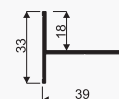

Bottom horizontal profile-Decor

DECOR

CODE	COLOUR	LENGTH (mm)	COLLECTIVE PACKAGING	PRICED PER	NET PRICE
00161	SILVER	1700	12	item	
00152	LIGHT BROWN	1700	12	item	
00164	GOLD	1700	12	item	
02490	LIGHT BROWN WITH BRUSHED EFFECT	1700	12	item	
03091	BLACK WITH BRUSHED EFFECT	1700	12	item	
03094	COGNAC WITH BRUSHED EFFECT	1700	12	item	
04062	RAL WHITE GLOSS	1700	12	item	
00162	SILVER	2350	12	item	
00153	LIGHT BROWN	2350	12	item	
00165	GOLD	2350	12	item	
02491	LIGHT BROWN WITH BRUSHED EFFECT	2350	12	item	
03092	BLACK WITH BRUSHED EFFECT	2350	12	item	
03095	COGNAC WITH BRUSHED EFFECT	2350	12	item	
04063	RAL WHITE GLOSS	2350	12	item	
00163	SILVER	3000	12	item	
00155	LIGHT BROWN	3000	12	item	
00166	GOLD	3000	12	item	
02492	LIGHT BROWN WITH BRUSHED EFFECT	3000	12	item	
03093	BLACK WITH BRUSHED EFFECT	3000	12	item	
03096	COGNAC WITH BRUSHED EFFECT	3000	12	item	
00145	RAL WHITE GLOSS	3000	12	item	

Track EVEREST-Decor

DECOR

CODE	COLOUR	LENGTH (mm)	COLLECTIVE PACKAGING	PRICED PER	NET PRICE
02382	SILVER	3000	24	item	
02383	LIGHT BROWN	3000	24	item