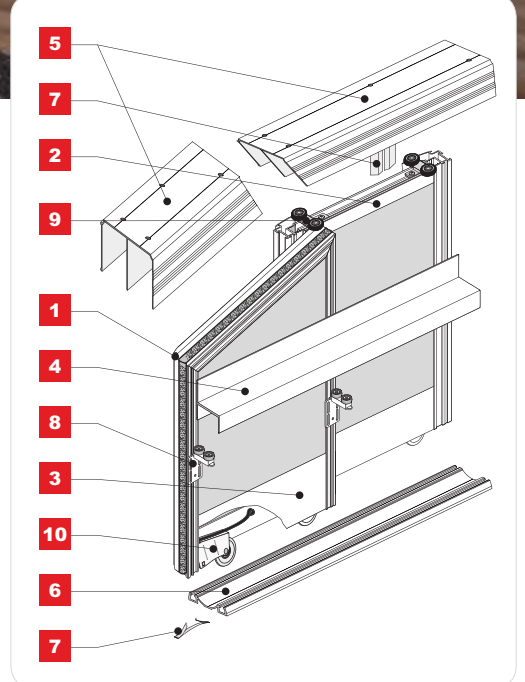

GEMINI 10 EVEREST

Twin track sliding angled doors with bottom carriage system

CHARACTERISTICS

▶ Application	Sliding doors
▶ Track	Twin
▶ Carriage system	Bottom
▶ Top guide	Ball bearing carriage
▶ Bottom guide	Ball bearing carriage (load bearing)
▶ Construction	Frame
▶ Filling	10 mm MFC or 4.5 mm safety glass or 4 mm mirror
▶ Max. door load	50 kg or 60 kg, depending on installation method
▶ Max. handle length	2700 mm
▶ Max. track length	3000 mm
▶ Textile door stops	Yes
▶ Anti-dust brushes	Yes
▶ Sales programme	Components can be purchased separately
▶ Decorative profile programme	DECOR

USAGE

- ▶ Built-in furniture, walk-in wardrobes, wardrobes, attics

Handle **FOX II**

Handle designed for angled door system and our patented lock

CODE	COLOUR	LENGTH (mm)	COLLECTIVE PACKAGING	PRICED PER	NET PRICE
04382	SILVER	2700	20	item	
04377	LIGHT BROWN	2700	20	item	
04383	GOLD	2700	20	item	
04376	LIGHT BROWN WITH BRUSHED EFFECT	2700	20	item	
04375	BLACK WITH BRUSHED EFFECT	2700	20	item	
04378	COGNAC WITH BRUSHED EFFECT	2700	20	item	
04379	RAL WHITE GLOSS	2700	20	item	