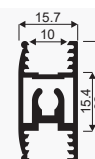

H-profile **H10-Decor**

DECOR

CODE	COLOUR	LENGTH (mm)	COLLECTIVE PACKAGING	PRICED PER	NET PRICE
01617	SILVER	3000	30	item	
01616	LIGHT BROWN	3000	30	item	

H-profile **H30-Decor**

DECOR

CODE	COLOUR	LENGTH (mm)	COLLECTIVE PACKAGING	PRICED PER	NET PRICE
00222	SILVER	3000	20	item	
00219	LIGHT BROWN	3000	20	item	
03212	RAL WHITE GLOSS	3000	20	item	

TEXTILE DOOR STOP

Our full offer can be found in the "Profiles and furniture accessories" section

CODE	NAME	A (mm)	B (mm)	INSTALLATION	ROLL LENGTH	COLLECTIVE PACKAGING	PRICED PER
20094-SV	TEXTILE DOOR STOP	14	4	INSERTED	200 r.m.	4 rolls	running M
20224-SV	TEXTILE DOOR STOP	14	4	INSERTED	50 r.m.	10 rolls	roll
20024-SV	ANTI-DUST BRUSH	4.8	13	INSERTED	200 r.m.	4 rolls	running M
20226-SV	ANTI-DUST BRUSH	4.8	13	INSERTED	50 r.m.	10 rolls	roll
20288-SV	ANTI-DUST BRUSH WHITE	14	4	INSERTED	50 r.m.	10 rolls	roll

Handle **FOX**

Screws **SMART, UNIX**
& **SELF-TAPPING**

CODE	NAME	DIMENSIONS (mm)	PRICED PER	COLLECTIVE PACKAGING	NET PRICE
20041	SCREW SMART	2.5 x 18	100 pcs	100 packs	
20092	SCREW SMART	2.5 x 25	100 pcs	100 packs	
20107	COUNTERSUNK SCREW UNIX	3 x 13	100 pcs	20 packs	
20001	SELF-TAPPING SCREW	6.3 x 32	1 pc.	2000 pcs