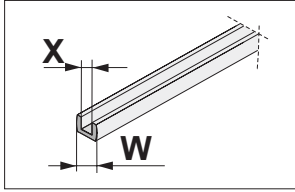

GASKET

i Our full offer can be found in the "Profiles and furniture accessories" section

CODE	W (mm)	X (mm)	ROLL LENGTH	PRICED PER	NET PRICE
20031-SV	10	4	100 r.m.	running M	
20032-SV	10	4.5	100 r.m.	running M	
20033-SV	10	6	100 r.m.	running M	
20171	10	8	125 r.m.	running M	
20078	10	5	100 r.m.	running M	

Gasket for frame profiles