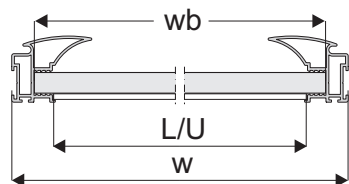

ATTENTION! Remove protective film from aluminium elements (handles, tracks, connectors, etc.) prior to cutting them to the desired size. Film removal will reveal quality issues (eg. scratches)