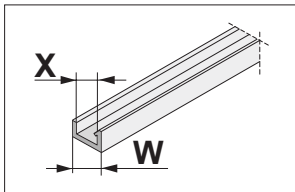

Handle **FOX**Screws **SMART, UNIX**
& **SELF-TAPPING**

CODE	NAME	DIMENSIONS (mm)	PRICED PER	COLLECTIVE PACKAGING	NET PRICE
20041	SCREW SMART	2.5 x 18	100 pcs	100 packs	
20092	SCREW SMART	2.5 x 25	100 pcs	100 packs	
20107	COUNTERSUNK SCREW UNIX	3 x 13	100 pcs	20 packs	
20001	SELF-TAPPING SCREW	6.3 x 32	1 pc.	2000 pcs	

GASKET

i Our full offer can be found in the "Profiles and furniture accessories" section

CODE	W (mm)	X (mm)	ROLL LENGTH	PRICED PER	NET PRICE
20031-SV	10	4	100 r.m.	running M	
20032-SV	10	4.5	100 r.m.	running M	
20033-SV	10	6	100 r.m.	running M	
20171	10	8	125 r.m.	running M	
20078	10	5	100 r.m.	running M	

Gasket for frame profiles

TYPE II S01/S02/S04

CODE	W (mm)	X (mm)	ROLL LENGTH	PRICED PER	NET PRICE
20167	6	4	300 r.m.	running M	

ATTENTION:
In order to drill handle holes precisely and quickly, we recommend using our drill jig
index 20173