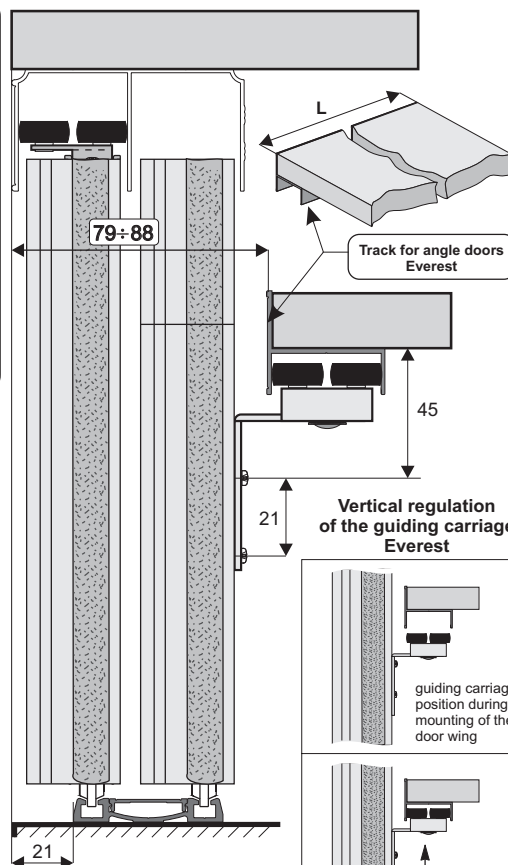

Set Everest-Fox II

- M6 x 6 - 8 pcs
- M3x10 - 2 pcs
- fastening pin Ø5 - 2 pcs
- 3.5 x 9.5 - 2 pcs

Track for angle doors Everest

Length: 3 m

Bottom horizontal profile Decor (A)

Top horizontal profile Decor (B)

Length A, B: 1.7 m, 2.35 m, 3 m, 6 m

Bottom carriage WD10V HI-TEC

Guiding carriage WP10-Duo

L - length of track Everest
 X - angle width
 wa - width of the wing with angle section - $wa \geq X$

door filling – # 10 mm board, 4 mm mirror

door height	- h	$h = H - 40 \text{ mm}$
board height	- hb	$hb = h - 64 \text{ mm}$
door width	- w (wa)	$w = (W - 3 \text{ mm} + Z) : N$
board width	- wb	$wb = w - 20 \text{ mm}$
lower horizontal profile length	- L	$L = U = w - 37 \text{ mm}$
upper horizontal profile length	- U	
mirror height	- hm	$hm = hb$
mirror width	- wm	$wm = wb - 4 \text{ mm}$

number of doors	- N	3	4
total door overlap	- Z	72 mm	108 mm

ATTENTION! Remove protective film from aluminium elements (handles, tracks, connectors, etc.) prior to cutting them to the desired size. Film removal will reveal quality issues (eg. scratches)