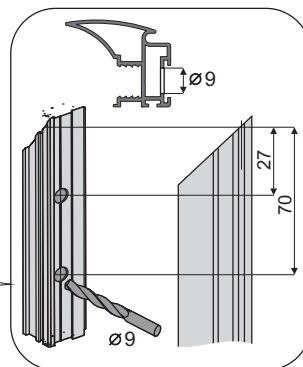

Set Everest-Fox II

- M6 x 6 - 8 pcs
- M3x10 - 2 pcs
- fastening pin Ø5 - 2 pcs
- 3.5 x 9.5 - 2 pcs

Track for angle doors Everest

Length: 3 m

Bottom horizontal profile Decor (A)

Top horizontal profile Decor (B)

Length A, B: 1.7 m, 2.35 m, 3 m, 6 m

Bottom carriage WD10V HI-TEC

Guiding carriage WP10-Duo

L - length of track Everest
 X - angle width
 wa - width of the wing with angle section - $wa \geq X$

door filling – # 10 mm board, 4 mm mirror

door height	- h	$h = H - 40 \text{ mm}$
board height	- hb	$hb = h - 64 \text{ mm}$
door width	- w (wa)	$w = (W - 3 \text{ mm} + Z) : N$
board width	- wb	$wb = w - 20 \text{ mm}$
lower horizontal profile length	- L	$L = U = w - 37 \text{ mm}$
upper horizontal profile length	- U	
mirror height	- hm	$hm = hb$
mirror width	- wm	$wm = wb - 4 \text{ mm}$

number of doors	- N	3	4
total door overlap	- Z	72 mm	108 mm

ATTENTION! Remove protective film from aluminium elements (handles, tracks, connectors, etc.) prior to cutting them to the desired size. Film removal will reveal quality issues (eg. scratches)