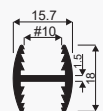

Basic system components

GEMINI 10 EVEREST

Bottom carriage
WD 10V HI-TEC

10c

i Set includes 2 carriages and stopper HI-TEC

CODE	COLLECTIVE PACKAGING	PRICED PER	NET PRICE
10201	50	set	

Bottom carriage
WD 10V DUO

10d

i Set included 2 carriages. Max. weight of 60 kg per door

CODE	COLLECTIVE PACKAGING	PRICED PER	NET PRICE
10230	50	set	

H-Profile MINI H04/06

CODE	COLOUR	LENGTH (mm)	COLLECTIVE PACKAGING	PRICED PER	NET PRICE
04208	SILVER	3000	120	item	
04207	LIGHT BROWN	3000	120	item	

H-Profile MINI H04/07

i Use gasket with this H-profile, code 20167

CODE	COLOUR	LENGTH (mm)	COLLECTIVE PACKAGING	PRICED PER	NET PRICE
04210	SILVER	3000	60	item	
04209	LIGHT BROWN	3000	60	item	

H-Profile H10

CODE	COLOUR	LENGTH (mm)	COLLECTIVE PACKAGING	PRICED PER	NET PRICE
00207	SILVER	3000	30	item	
00204	LIGHT BROWN	3000	30	item	
00208	GOLD	3000	30	item	
02493	LIGHT BROWN WITH BRUSHED EFFECT	3000	30	item	
03103	BLACK WITH BRUSHED EFFECT	3000	30	item	
03104	COGNAC WITH BRUSHED EFFECT	3000	30	item	
04050	RAL WHITE GLOSS	3000	30	item