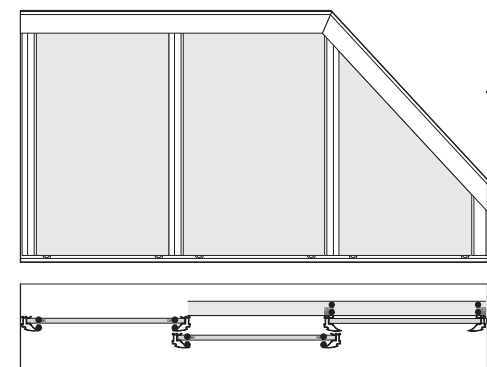

ATTENTION! Remove protective film from aluminium elements (handles, tracks, connectors, etc.) prior to cutting them to the desired size. Film removal will reveal quality issues (eg. scratches)