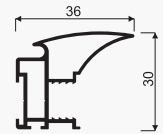

GEMINI 10 EVEREST

Twin track sliding angled doors with bottom carriage system

CHARACTERISTICS

▶ Application	Sliding doors
▶ Track	Twin
▶ Carriage system	Bottom
▶ Top guide	Ball bearing carriage
▶ Bottom guide	Ball bearing carriage (load bearing)
▶ Construction	Frame
▶ Filling	10 mm MFC or 4.5 mm safety glass or 4 mm mirror
▶ Max. door load	50 kg or 60 kg, depending on installation method
▶ Max. handle length	2700 mm
▶ Max. track length	3000 mm
▶ Textile door stops	Yes
▶ Anti-dust brushes	Yes
▶ Sales programme	Components can be purchased separately
▶ Decorative profile programme	DECOR

USAGE

- ▶ Built-in furniture, walk-in wardrobes, wardrobes, attics

Handle **FOX II**

Handle designed for angled door system and our patented lock

CODE	COLOUR	LENGTH (mm)	COLLECTIVE PACKAGING	PRICED PER	NET PRICE
04382	SILVER	2700	20	item	
04377	LIGHT BROWN	2700	20	item	
04383	GOLD	2700	20	item	
04376	LIGHT BROWN WITH BRUSHED EFFECT	2700	20	item	
04375	BLACK WITH BRUSHED EFFECT	2700	20	item	
04378	COGNAC WITH BRUSHED EFFECT	2700	20	item	
04379	RAL WHITE GLOSS	2700	20	item	

Top horizontal profile-Decor

**DECOR**

CODE	COLOUR	LENGTH (mm)	COLLECTIVE PACKAGING	PRICED PER	NET PRICE
02912	SILVER	1700	24	item	
02908	LIGHT BROWN	1700	24	item	
02916	GOLD	1700	24	item	
03042	LIGHT BROWN WITH BRUSHED EFFECT	1700	24	item	
03097	BLACK WITH BRUSHED EFFECT	1700	24	item	
03100	COGNAC WITH BRUSHED EFFECT	1700	24	item	
04064	RAL WHITE GLOSS	1700	24	item	
02913	SILVER	2350	24	item	
02909	LIGHT BROWN	2350	24	item	
02917	GOLD	2350	24	item	
03043	LIGHT BROWN WITH BRUSHED EFFECT	2350	24	item	
03098	BLACK WITH BRUSHED EFFECT	2350	24	item	
03101	COGNAC WITH BRUSHED EFFECT	2350	24	item	
04065	RAL WHITE GLOSS	2350	24	item	
02914	SILVER	3000	24	item	
02910	LIGHT BROWN	3000	24	item	
02918	GOLD	3000	24	item	
03044	LIGHT BROWN WITH BRUSHED EFFECT	3000	24	item	
03099	BLACK WITH BRUSHED EFFECT	3000	24	item	
03102	COGNAC WITH BRUSHED EFFECT	3000	24	item	
00169	RAL WHITE GLOSS	3000	24	item	