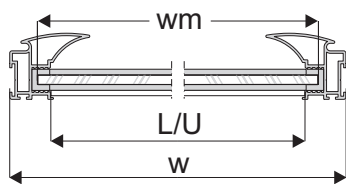

ATTENTION! Remove protective film from aluminium elements (handles, tracks, connectors, etc.) prior to cutting them to the desired size. Film removal will reveal quality issues (eg. scratches)