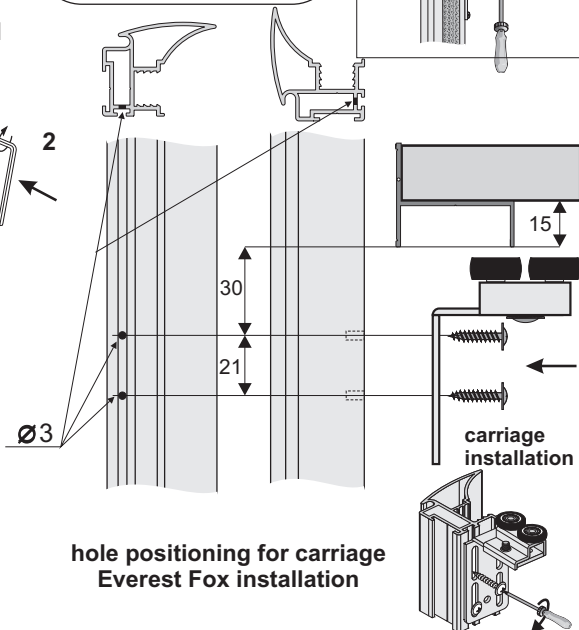

Set Everest-Fox II

- M6 x 6 - 8 pcs
- M3x10 - 2 pcs
- fastening pin Ø5 - 2 pcs
- 3.5 x 9.5 - 2 pcs

Track for angle doors Everest

Length: 3 m

Bottom horizontal profile Decor (A)

Top horizontal profile Decor (B)

Length A, B: 1.7 m, 2.35 m, 3 m, 6 m

Bottom carriage WD10V HI-TEC

Guiding carriage WP10-Duo

L - length of track Everest
 X - angle width
 wa - width of the wing with angle section - $wa \geq X$

door filling – # 10 mm board, 4 mm mirror

door height	- h	$h = H - 40 \text{ mm}$
board height	- hb	$hb = h - 64 \text{ mm}$
door width	- w (wa)	$w = (W - 3 \text{ mm} + Z) : N$
board width	- wb	$wb = w - 20 \text{ mm}$
lower horizontal profile length	- L	$L = U = w - 37 \text{ mm}$
upper horizontal profile length	- U	
mirror height	- hm	$hm = hb$
mirror width	- wm	$wm = wb - 4 \text{ mm}$

number of doors	- N	3	4
total door overlap	- Z	72 mm	108 mm

ATTENTION! Remove protective film from aluminium elements (handles, tracks, connectors, etc.) prior to cutting them to the desired size. Film removal will reveal quality issues (eg. scratches)