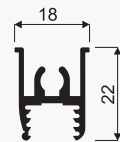

Handle **FOX II**

Handle designed for angled door system and our patented lock

CODE	COLOUR	LENGTH (mm)	COLLECTIVE PACKAGING	PRICED PER	NET PRICE
04382	SILVER	2700	20	item	
04377	LIGHT BROWN	2700	20	item	
04383	GOLD	2700	20	item	
04376	LIGHT BROWN WITH BRUSHED EFFECT	2700	20	item	
04375	BLACK WITH BRUSHED EFFECT	2700	20	item	
04378	COGNAC WITH BRUSHED EFFECT	2700	20	item	
04379	RAL WHITE GLOSS	2700	20	item	

Top horizontal profile-Decor

DECOR

CODE	COLOUR	LENGTH (mm)	COLLECTIVE PACKAGING	PRICED PER	NET PRICE
02912	SILVER	1700	24	item	
02908	LIGHT BROWN	1700	24	item	
02916	GOLD	1700	24	item	
03042	LIGHT BROWN WITH BRUSHED EFFECT	1700	24	item	
03097	BLACK WITH BRUSHED EFFECT	1700	24	item	
03100	COGNAC WITH BRUSHED EFFECT	1700	24	item	
04064	RAL WHITE GLOSS	1700	24	item	
02913	SILVER	2350	24	item	
02909	LIGHT BROWN	2350	24	item	
02917	GOLD	2350	24	item	
03043	LIGHT BROWN WITH BRUSHED EFFECT	2350	24	item	
03098	BLACK WITH BRUSHED EFFECT	2350	24	item	
03101	COGNAC WITH BRUSHED EFFECT	2350	24	item	
04065	RAL WHITE GLOSS	2350	24	item	
02914	SILVER	3000	24	item	
02910	LIGHT BROWN	3000	24	item	
02918	GOLD	3000	24	item	
03044	LIGHT BROWN WITH BRUSHED EFFECT	3000	24	item	
03099	BLACK WITH BRUSHED EFFECT	3000	24	item	
03102	COGNAC WITH BRUSHED EFFECT	3000	24	item	
00169	RAL WHITE GLOSS	3000	24	item