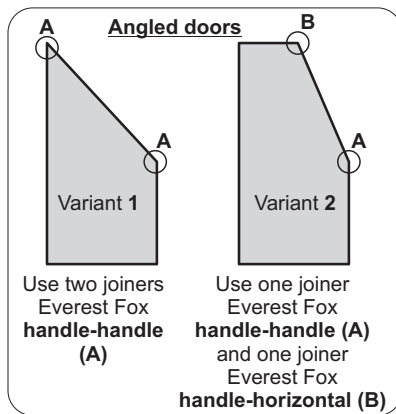

door filling – # 10 mm board, 4 mm mirror

door height	- h	$h = H - 40 \text{ mm}$
board height	- hb	$hb = h - 64 \text{ mm}$
door width	- w (wa)	$w = (W - 3 \text{ mm} + Z) : N$
board width	- wb	$wb = w - 20 \text{ mm}$
lower horizontal profile length	- L	$L = U = w - 37 \text{ mm}$
upper horizontal profile length	- U	
mirror height	- hm	$hm = hb$
mirror width	- wm	$wm = wb - 4 \text{ mm}$

number of doors	- N	3	4
total door overlap	- Z	72 mm	108 mm