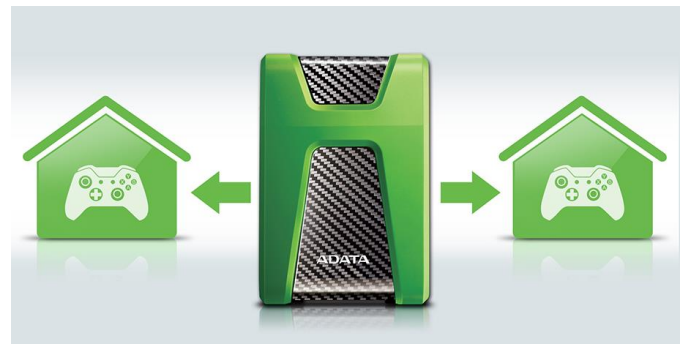

## HD650X External Hard Drive

ADATA external hard drive excellence comes to your Xbox consoles! For Xbox One, our HD650X is a custom-designed high durability USB 3.0 drive that offers up to 2TB of added capacity. As games get bigger and constantly grow thanks to updates and DLC, and keeping in mind monthly-added Games with Gold if you have Xbox Live Gold, you're very likely to need more space than the storage that came on your Xbox. Plug in the HD650X and you'll be set for the rest of the, free from having to choose what to uninstall so you can enjoy the latest content. Why delete when you can keep them all?

### Fast USB 3.0 plug and play

As a cool bonus, the HD650X connects via USB 3.0, so in most situations it's actually faster than the drives built in to Xbox One. You're very likely to get slightly faster installs and load times as icing on the proverbial cake with the HD650X thanks to the generous data bandwidth afforded by USB 3.0. And all you need to do is connect the HD650X to your Xbox One with the included USB cable – the Xbox OS will then prompt you, letting you know more capacity has become available. No cumbersome installs, no drivers, no delays.

## Made durable for hardcore gaming

The HD650X is a modified version of our acclaimed HD650 ruggedized external drive, meaning it passes very demanding reliability tests, far stricter than those for conventional external hard drives. It features tough silicone layering that's more than just color-matched to the Xbox ecosystem. The materials used make the HD650X highly resistant to water, shocks, and dust, so it'll last you a long time even if you take it on the road. The HD650X is not the kind of external drive that shies from a challenge, and it's ready to match your passion for gaming with a hardened design that can take a knock (or quite a few).