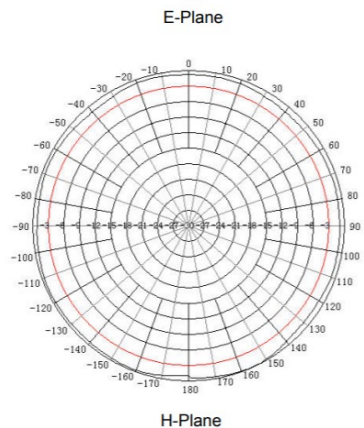

SKU: 349866

Model M3025030O10006

Frequency Range 698-800 800-960 1700-2700 MHz

Gain 2.5 2.5 3 dBi

Polarization Vertical

VSWR $\leq 3.5 \leq 2 \leq 1.5$

Nominal impedance 50 Ohm

Maximum Power Rating 100 W

Dimension 10.2" x 3.7"

Weight 1.5 lbs

Connector Type N-Style Jack

Mounting Style Ceiling Mount

RADIATION PATTERNS

698-960/1700-2700MHz 2.5/3dBi Omni Ceiling Mount Antenna with 1 N-Style Connector

Installation Diagram