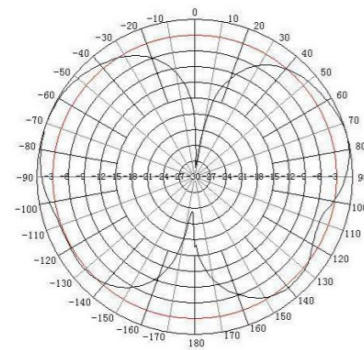

SKU: 349866

Model M3025030O10006

Frequency Range 698-800 800-960 1700-2700 MHz

Gain 2.5 2.5 3 dBi

Polarization Vertical

VSWR $\leq 3.5 \leq 2 \leq 1.5$

Nominal impedance 50 Ohm

Maximum Power Rating 100 W

Dimension 10.2" x 3.7"

Weight 1.5 lbs

Connector Type N-Style Jack

Mounting Style Ceiling Mount

RADIATION PATTERNS

698-960/1700-2700MHz 2.5/3dBi Omni Ceiling Mount Antenna with 1 N-Style Connector

Installation Diagram