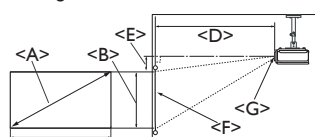

Ceiling Installation

<F>: Screen   <G>: Center of lens

BenQ Europe B.V.

Meerenakkerweg 1-17
5652 AR Eindhoven
The Netherlands
Tel: +31 88 8889200
Fax: +31 88 8889299

BenQ.eu

© 2018 BenQ Corp. Specification may vary by region, please visit your local stores for details.
Actual product's features and specifications are subject to change without notice.
This material may include corporate names and trademarks of third parties which are the
properties of the third parties respectively.