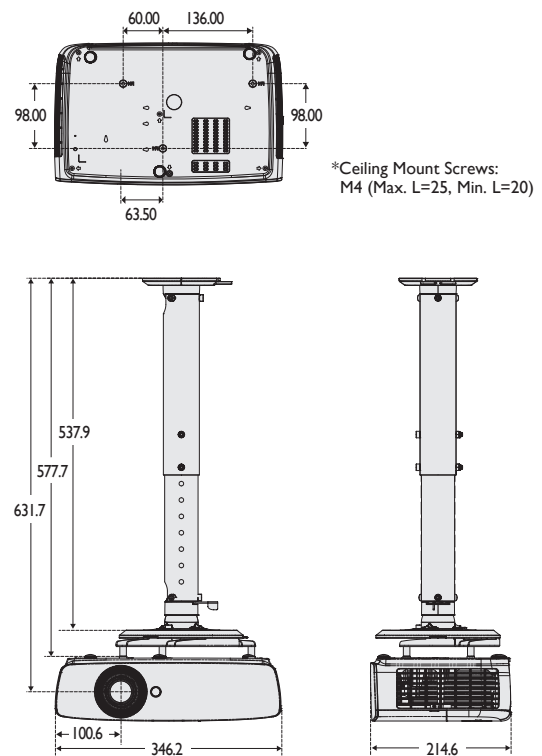

## Input and Output Terminals

- 1 HDMI 1 input port
- 2 MHL / HDMI 2 dual mode port
- 3 RS-232 control port
- 4 Video input jack
- 5 Audio (L/R) input jacks
- 6 Audio input jack
- 7 USB type-A 1.5A
- 8 USB mini-B
- 9 AC Power cable inlet
- 10 Computer Input (D-sub 15pin, Female)
- 11 Audio output jack
- 12 Kensington anti-theft lock slot

## Dimensions

## Ceiling Mount Chart

Unit: mm