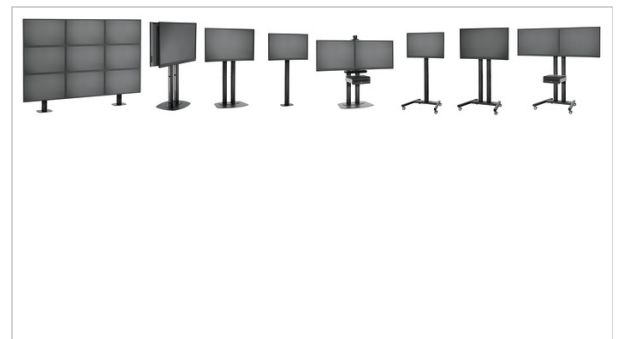

PFF 7060 Floor mounting plate black

Article number (SKU) 7327060
Colour Black

Key benefits

- Easy to install
- TÜV certified
- Stylish design
- Modular

The PFF7060 floor plate is a part of the modular Connect-it system. With this floorplate you can create a multi purpose permanent floor solution.

Vogel's Connect-it floor solutions (floor stands and trolleys) is an uniquely flexible system. With only a few standard components, you can create a solution for almost any requirement. From a single display floor stand in a shop window, a back-to-back display set-up in an airport, to a movable video conferencing set-up for corporate use, the flexible Connect-it floor solutions line fits every situation. Connect-it floor solutions can accommodate displays from small to extra large, weighing up to 160 kg. Connect-it floor modules are available in black and silver to fit any interior décor.

Product type number	PFF 7060
Article number (SKU)	7327060
Colour	Black
EAN single box	8712285323867
TÜV certified	Yes
Guarantee	5 years

Technical specifications and dimensions

Height of floor plate/trolley frame (mm)	4
Length of floor plate/trolley frame (mm)	225
Width of floor plate/trolley frame (mm)	351