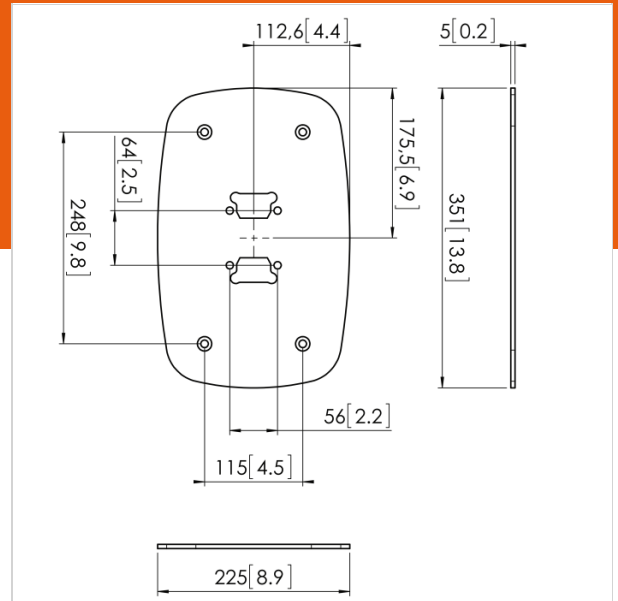

PFF 7060 Floor mounting plate black

Article number (SKU) 7327060
Colour Black

Key benefits

- Easy to install
- TÜV certified
- Stylish design
- Modular

The PFF7060 floor plate is a part of the modular Connect-it system. With this floorplate you can create a multi purpose permanent floor solution.

Vogel's Connect-it floor solutions (floor stands and trolleys) is an uniquely flexible system. With only a few standard components, you can create a solution for almost any requirement. From a single display floor stand in a shop window, a back-to-back display set-up in an airport, to a movable video conferencing set-up for corporate use, the flexible Connect-it floor solutions line fits every situation. Connect-it floor solutions can accommodate displays from small to extra large, weighing up to 160 kg. Connect-it floor modules are available in black and silver to fit any interior décor.

Product type number	PFF 7060
Article number (SKU)	7327060
Colour	Black
EAN single box	8712285323867
TÜV certified	Yes
Guarantee	5 years

Technical specifications and dimensions

Height of floor plate/trolley frame (mm)	4
Length of floor plate/trolley frame (mm)	225
Width of floor plate/trolley frame (mm)	351