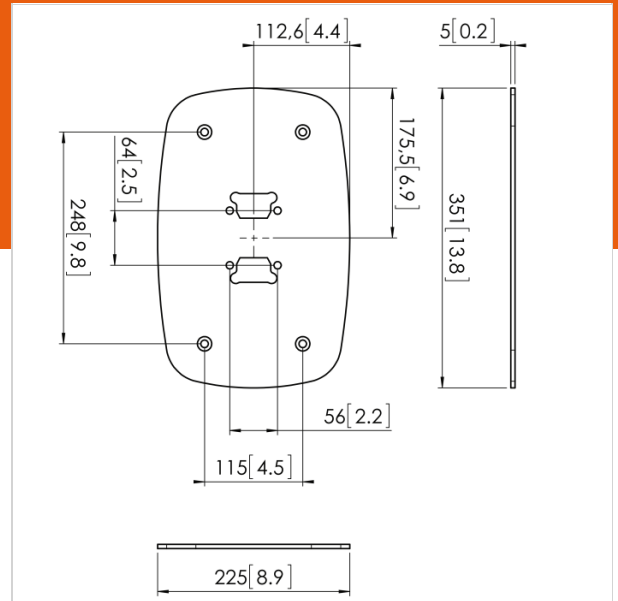

PFF 7060 Floor mounting plate black

Article number (SKU) 7327060
Colour Black

Key benefits

- Easy to install
- TÜV certified
- Stylish design
- Modular
- TÜV certified

The PFF7060 floor plate is a part of the modular Connect-it system. With this floorplate you can create a multi purpose permanent floor solution.

Vogel's Connect-it floor solutions (floor stands and trolleys) is an uniquely flexible system. With only a few standard components, you can create a solution for almost any requirement. From a single display floor stand in a shop window, a back-to-back display set-up in an airport, to a movable video conferencing set-up for corporate use, the flexible Connect-it floor solutions line fits every situation. Connect-it floor solutions can accommodate displays from small to extra large, weighing up to 160 kg. Connect-it floor modules are available in black and silver to fit any interior décor.