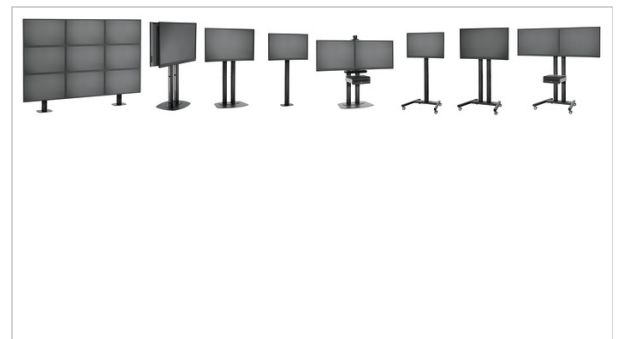

# PFF 7060 Floor mounting plate black

Article number (SKU) 7327060  
 Colour Black

## Key benefits

- Easy to install
- TÜV certified
- Stylish design
- Modular
- TÜV certified

The PFF7060 floor plate is a part of the modular Connect-it system. With this floorplate you can create a multi purpose permanent floor solution.

Vogel's Connect-it floor solutions (floor stands and trolleys) is an uniquely flexible system. With only a few standard components, you can create a solution for almost any requirement. From a single display floor stand in a shop window, a back-to-back display set-up in an airport, to a movable video conferencing set-up for corporate use, the flexible Connect-it floor solutions line fits every situation. Connect-it floor solutions can accommodate displays from small to extra large, weighing up to 160 kg. Connect-it floor modules are available in black and silver to fit any interior décor.