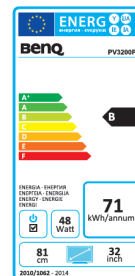

Data sheet

BenQ VideoVue Monitor PV3200PT 81.28 cm / 32" LED Display

- UHD – 3840 x 2160 / 16:9
- 100% Rec.709 / 14 bits 3D LUT
- AQCOLOR™ Technology
- Hardware calibration
- Flicker Free / Eye Protect / Eco Sensor

	Model : PV3200PT Art. No. / EAN Code : 9H.LEFLB.QBE / 471 8755 06307 7
Panel	Typ : 81.28 cm / 32" Wide TFT, IPS-Panel Technology Native resolution : 3840 x 2160 UHD / 16:9 Pixel pitch : 0.1845 mm Picture diagonale / -area (W x H) : 708.5 mm x 398.5 mm Max. Colors : 1.07 Billion Viewing angle H / V (CR>=10) : 178°/ 178° Contrast (static) : 1000:1 Contrast (dynamic) : 20 Million:1 Brightness : 350 cd/m ² Response time : 5 ms (GtG)
Connections:	DP input : 1x DP 1.2 mDP input : 1x mDP 1.2 HDMI input : 1x HDMI 1.4 USB input : USB 3.0 x2 / 2.0 x1 SD card reader : yes (SD / SDHC / SDXC) Frequency H/V : 30 - 83 kHz / 50 - 76 Hz
Extra	Pivot : Auto pivot Picture : Uniformity Function Security : Kensington Lock Mounting : VESA 100 x 100 mm Height adjustment range / Pivot : 150 mm / 90° Pivot Swivel : -45°/+45° left/right Tilt : -5° / +20° Sensor : Eye Protect Sensor, Eco Sensor
Energy	Power supply : internal Voltage for operation : 100V – 240V / 50Hz – 60Hz Power consumption (On Mode) : 73 W Power consumption (Off Mode) : 0.5 W
Certification	Safety : TÜV GS, EN60950, CE Ergonomic : TÜV Ergo, ISO9241-307, TCO 6.0 Environment : Energy Star 6.0
Environmental	Operating : + 5 ~ +40°C ; 20 ~ 90% air humidity Storage : -20 ~ +60°C ; 10 ~ 90% air humidity
Characteristic	Weight net. : 15,2 kg Housing color : black Dimension with stand / w/o stand (H x W x D) : 490 x 740 x 234 mm / 436 x 740 x 66 mm Accessories : Power-, HDMI-, mini DP to DP, USB- cable, Shortguide, DisplayPilot-, Palette Master link / Manual CD Warranty term : 5 years on-site exchange