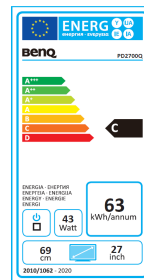

## BenQ DesignVue Monitor PD2700Q 68.58 cm / 27" LED Display

- WQHD – 2560 x 1440 / 16:9
- 100% Rec.709 / 100 % sRGB
- AQCOLOR™ Technology
- Static Contrast 1000:1
- Hight adjustment 130 mm + Pivot

	Model : PD2700Q
	Art. No. / EAN Code : 9H.LF7LA.TBE / 471 8755 06607 8
<b>Panel</b>	Typ : 68.58 cm / 27" Wide TFT, IPS-Panel Technology
	Native resolution : 2560 x 1440 WQHD / 16:9
	Pixel pitch : 0.2331 mm
	Picture diagonale / -area (W x H) : 685,4 mm / 596.7 mm x 335.6 mm
	Max. Colors : 1.07 Billion
	Viewing angle H / V (CR>=10) : 178°/ 178°
	Contrast (static) : 1000:1
	Brightness : 350 cd/m <sup>2</sup>
	Response time : 4 ms (GtG)
<b>Connections:</b>	DP input : 1x DP 1.2
	mDP input : 1x mDP 1.2
	HDMI input : 1x HDMI 1.4
	USB input : USB 2.0 3x (downstream x2 / upstream x1)
	Headphone jack : yes
<b>Extra</b>	Special Modes : CAD/CAM mode/ Animation mode/ Darkroom mode/ DualView/Low Blue Light/ Flicker Free
	Picture: AQCOLOR
	Security : Kensington Lock
	Mounting : VESA
	Hight adjustment range / Pivot : 130 mm / 90° Pivot
	Swivel : -45°/+45° left/right
	Tilt : -5° / +20°
<b>Energy</b>	Power supply : internal
	Voltage for operation : 100V – 240V / 50Hz – 60 Hz
	Power consumption (Base on Energy Star) : 28 W
	Power consumption (On Mode) : 58 W
	Power consumption (Off Mode) : 0.5 W
<b>Certification</b>	Safety : CE
	Ergonomic : TUV Bauart, TCO 6.0
	Others : Pantone validated
<b>Environmental</b>	Operating : + 5 ~ +40°C ; 20 ~ 90% air humidity
	Storage : -20 ~ +60°C ; 10 ~ 90% air humidity
<b>Characteristic</b>	Weight net. : 6,9 kg
	Housing color : black
	Dimension with stand / w/o stand (H x W x D) : 547,32 x 641 x 239,65 mm / 379,55 x 641 x 56,58 mm
	Accessories : Power-, HDMI-, mini DP to DP, USB- cable, Shortguide, CD manual
	Warranty term: 3 years on-site exchange