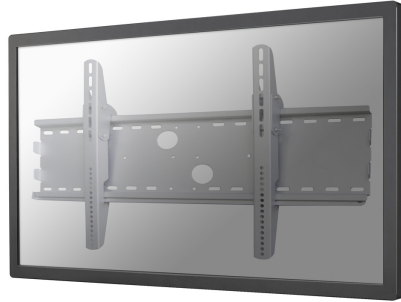

PLASMA-W100

Neomounts by Newstar TV/Monitor Wall Mount (fixed) for 37-85" Screen - Silver

NEOMOUNTS BY NEWSTAR TV WALL MOUNT

SPECIFICATIONS

Color	Silver
Distance to wall	3 - 4 cm
Height adjustment	None
Max. screen size	85
Max. weight	100
Min. screen size	37
Min. weight	0
Screens	1
Type	Fixed
VESA maximum	865x480 mm
VESA minimum	200x200 mm
VESA pattern	200x200 200x300 200x400 300x200 300x300 350x350 400x400 400x300 400x600 440x400 500x400 600x200 600x300 600x400 680x300 800x200 800x400
Warranty	5 year
EAN code	8717371440589

The Neomounts by Newstar wall mount, model PLASMA-W100 is a fixed wall mount for flat screens up to 85". This mount is a great choice when you want the ultimate viewing flexibility with your flat screen. Depth of this mount is 3 to 4 centimetres.

Neomounts by Newstar PLASMA-W100 is suitable for screens up to 85" (216 cm). The weight capacity of this product is 100 kg. The wall mount is suitable for screens that meet VESA hole pattern 200x200 to 865x480mm. Different hole patterns can be covered using Neomounts by Newstar VESA adapter plates.

Create a clean design ambiance for your flat screen TV in the living room, bedroom or home cinema.

All installation material including is included with the product. The product has the possibility to be locked. (*lock not included)