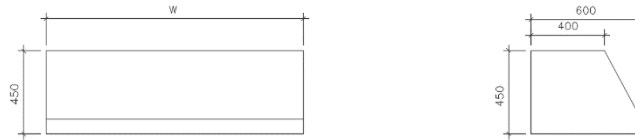

unico® is a registered trademark of Kitchen Concepts (HK) Ltd.

UNICO® Exhaust Hood Specifications

Model	FH1000	FH1200	FH1330	FH1400	FH1500
Dimensions (W x D x H) mm	1000 x 650 x 450	1200 x 650 x 450	1330 x 650 x 450	1400 x 650 x 450	1500 x 650 x 450
Exhaust rate	700 cfm	800 cfm	900 cfm	900 cfm	1,000 cfm
Static pressure	20 mm W.G.				
Lighting type	2 x LED spotlight (12V)			3 x LED spotlight (12V)	
Filter type	Stainless steel "V" baffles grease filter				
Power requirement	220V / 50Hz / 1ph				

unico® is a registered trademark of Kitchen Concepts (HK) Ltd.

UNICO® Water Wash Hood Specifications

Model	WHA1000	WHA1200	WHA1330	WHA1400	WHA1500
Dimensions (W x D x H) mm	1000 x 550 x 600	1200 x 550 x 600	1330 x 550 x 600	1400 x 550 x 600	1500 x 550 x 600
Exhaust rate	800 cfm	1,000 cfm	1,100 cfm	1,100 cfm	1,200 cfm
Static pressure	45 mm W.G.				
Water inlet	16 mm (1/2")				
Water outlet	40 mm (1 1/2")				
Power requirement	220V / 50Hz / 1ph				