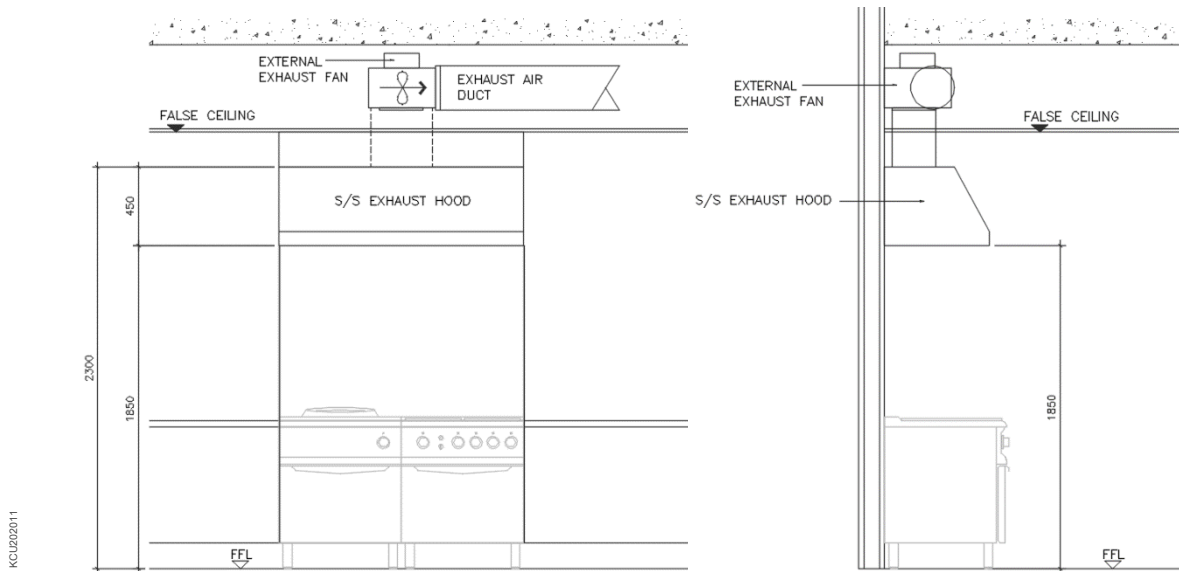

Installation Drawing with Exhaust System

Remarks: The exhaust hood can be custom made according to customer's requirement.