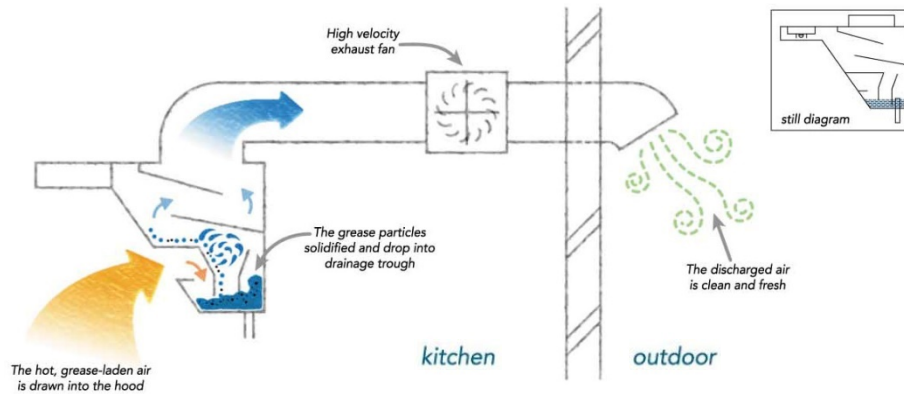

Installation Drawing with Exhaust System

Remarks: The exhaust hood can be custom made according to customer's requirement.

New Grease-Free Cooking Experience!

The new UNICO® Water-Wash Hood is powerful yet easy to operate. Its unique water-wash system gives you a wonderful cooking experience with No grease, No smell and No hassle.

unico® is a registered trademark of Kitchen Concepts (HK) Ltd.

UNICO® Water Wash Hood Specifications

Model	WHA1000	WHA1200	WHA1330	WHA1400	WHA1500
Dimensions (W x D x H) mm	1000 x 550 x 600	1200 x 550 x 600	1330 x 550 x 600	1400 x 550 x 600	1500 x 550 x 600
Exhaust rate	800 cfm	1,000 cfm	1,100 cfm	1,100 cfm	1,200 cfm
Static pressure	45 mm W.G.				
Water inlet	16 mm (1/2")				
Water outlet	40 mm (1 1/2")				
Power requirement	220V / 50Hz / 1ph				

Operation Diagram

Installation Drawing

Remarks: The water wash exhaust hood is only available in standard size as stated above.