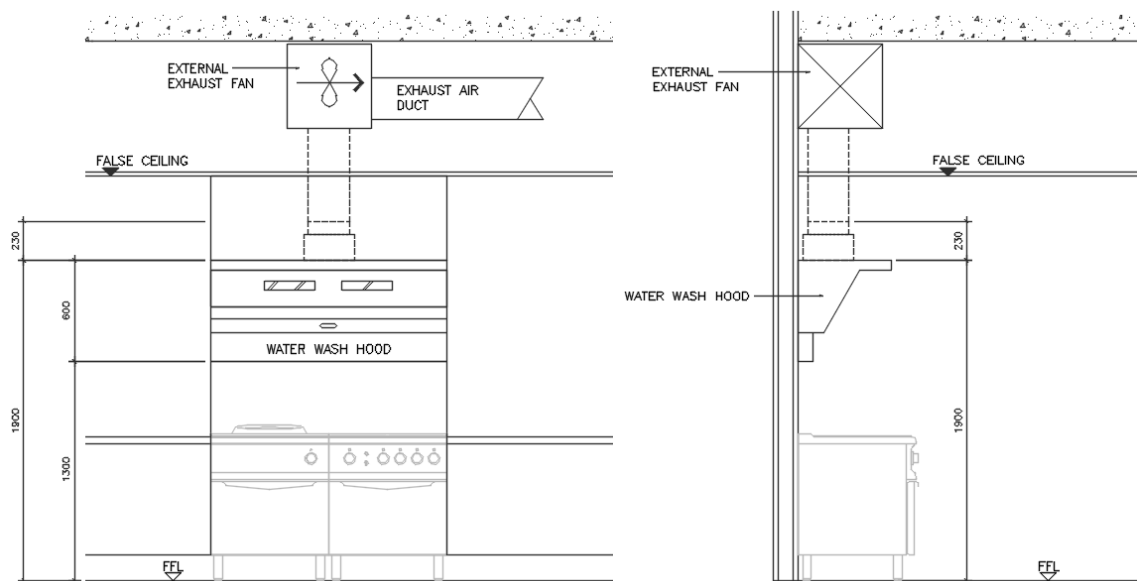

unico® is a registered trademark of Kitchen Concepts (HK) Ltd.

UNICO® Water Wash Hood Specifications

Model	WHA1000	WHA1200	WHA1330	WHA1400	WHA1500
Dimensions (W x D x H) mm	1000 x 550 x 600	1200 x 550 x 600	1330 x 550 x 600	1400 x 550 x 600	1500 x 550 x 600
Exhaust rate	800 cfm	1,000 cfm	1,100 cfm	1,100 cfm	1,200 cfm
Static pressure	45 mm W.G.				
Water inlet	16 mm (1/2")				
Water outlet	40 mm (1 1/2")				
Power requirement	220V / 50Hz / 1ph				

Operation Diagram

Installation Drawing

Remarks: The water wash exhaust hood is only available in standard size as stated above.