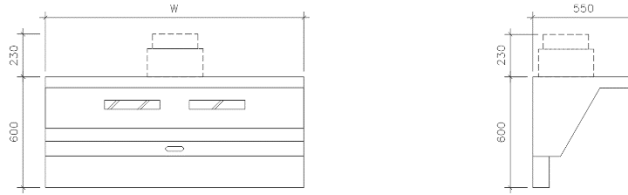

unico® is a registered trademark of Kitchen Concepts (HK) Ltd.

UNICO® Exhaust Hood Specifications

Model	FH1000	FH1200	FH1330	FH1400	FH1500
Dimensions (W x D x H) mm	1000 x 650 x 450	1200 x 650 x 450	1330 x 650 x 450	1400 x 650 x 450	1500 x 650 x 450
Exhaust rate	700 cfm	800 cfm	900 cfm	900 cfm	1,000 cfm
Static pressure	20 mm W.G.				
Lighting type	2 x LED spotlight (12V)			3 x LED spotlight (12V)	
Filter type	Stainless steel "V" baffles grease filter				
Power requirement	220V / 50Hz / 1ph				

unico® is a registered trademark of Kitchen Concepts (HK) Ltd.

UNICO® Water Wash Hood Specifications

Model	WHA1000	WHA1200	WHA1330	WHA1400	WHA1500
Dimensions (W x D x H) mm	1000 x 550 x 600	1200 x 550 x 600	1330 x 550 x 600	1400 x 550 x 600	1500 x 550 x 600
Exhaust rate	800 cfm	1,000 cfm	1,100 cfm	1,100 cfm	1,200 cfm
Static pressure	45 mm W.G.				
Water inlet	16 mm (1/2")				
Water outlet	40 mm (1 1/2")				
Power requirement	220V / 50Hz / 1ph				