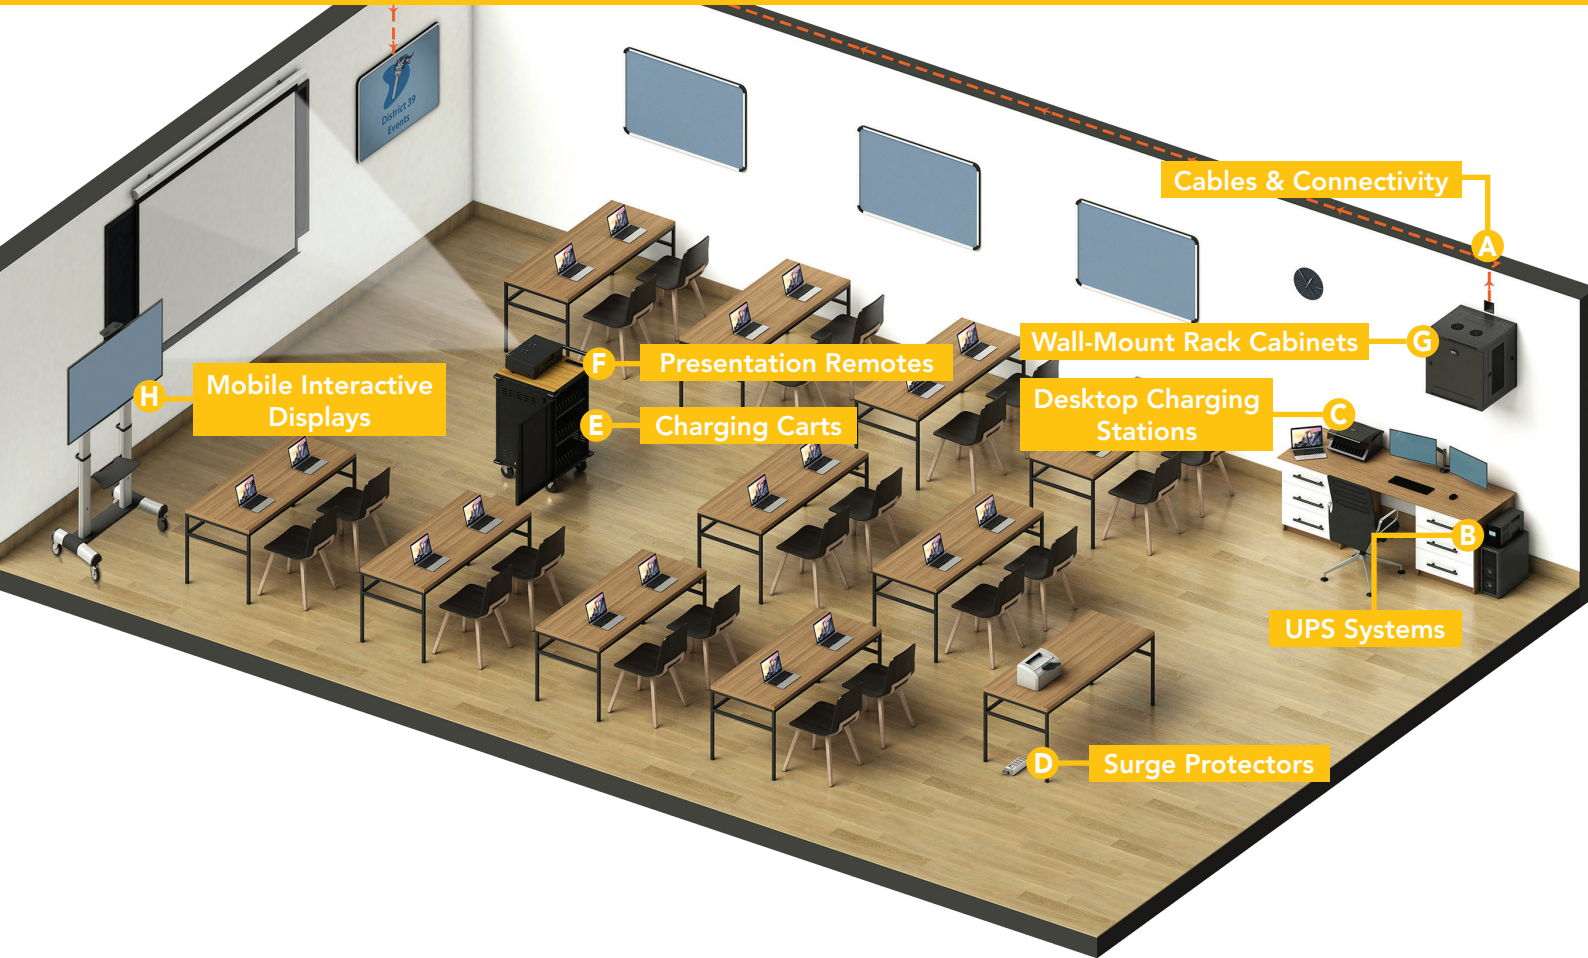

A Cables and Connectivity

Choose from hundreds of network and A/V cables with the connector types and lengths to support all your classroom equipment.

E Charging Carts

Charge, secure and organize up to 36 Chromebooks and laptops in a conveniently mobile cart.

B UPS Systems

Desktop UPS systems provide battery backup to equipment during power outages to add runtime and protect data.

F Presentation Remotes

Keyspan® remotes control presentation content up to 30 m away.

C Desktop Charging Stations

Keep up to 10 tablets, iPads and e-readers secured and charged in a desktop charging station.

G Wall-Mount Rack Cabinets

Secure and organise IT hardware, rack-mount A/V equipment and other devices while preserving classroom space.

D Surge Protectors

Provide convenient outlets and surge/ noise protection for any powered device.

H Mobile Interactive Displays

Promote collaboration with an all-in-one platform that includes a touchscreen, plus options for a heavy-duty cart, built-in PC and rechargeable battery.

SEE REVERSE FOR TOP-SELLING EDUCATION SOLUTIONS