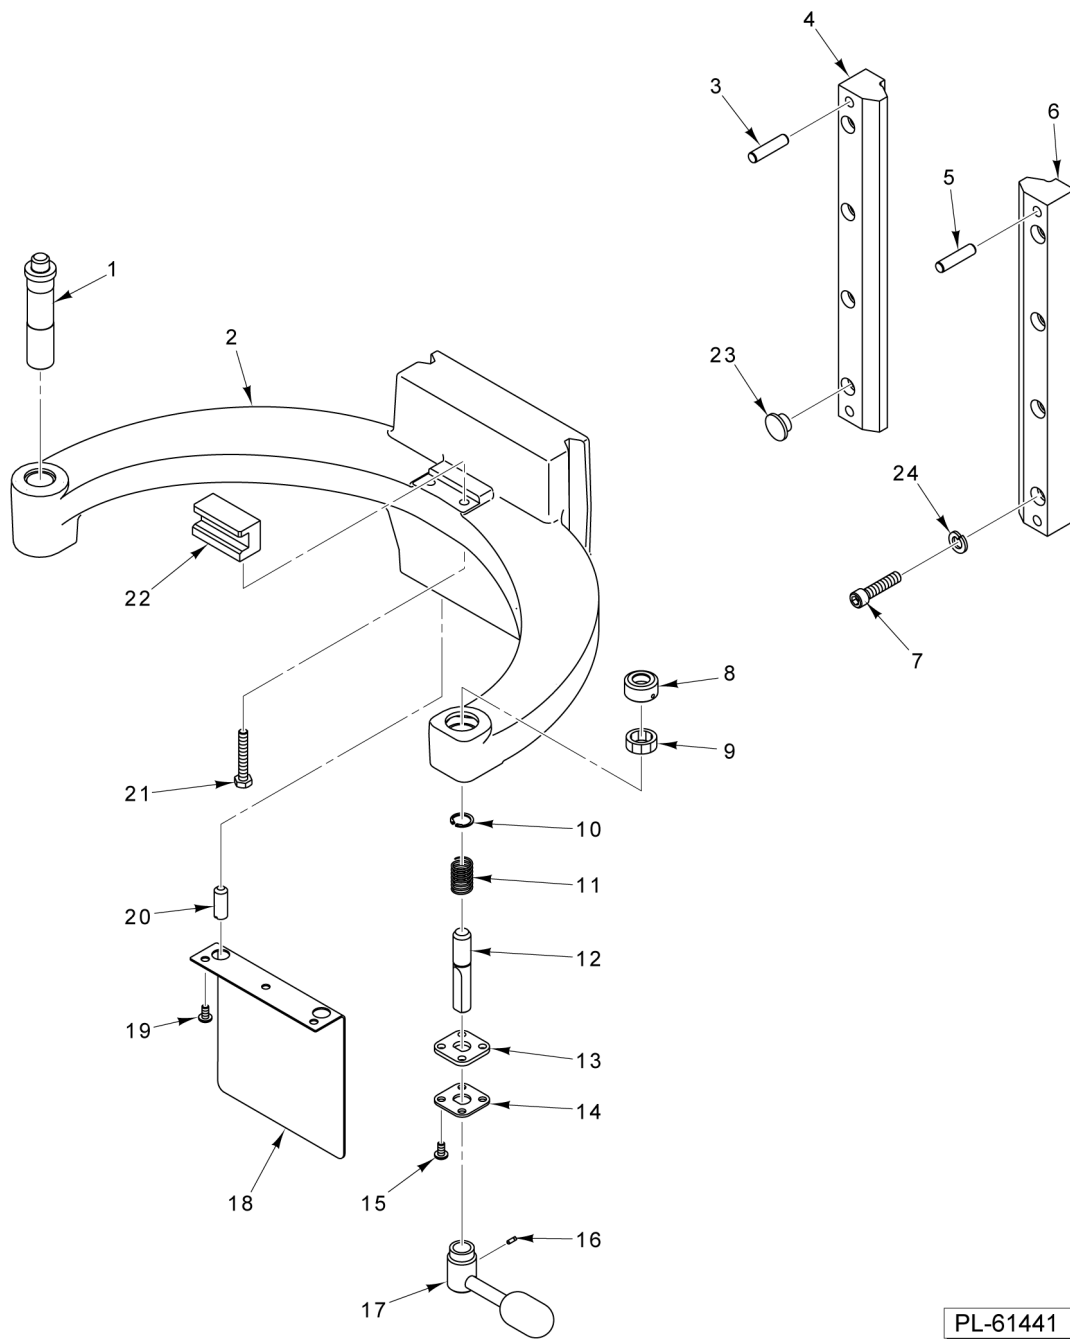

PL-61441

BOWL SUPPORT

BOWL SUPPORT

ILLUS. PL-61441	PART NO.	NAME OF PART	AMT.
1	00-916516	Pin - Bowl (LH).....	1
2	00-916497	Support - Bowl.....	1
3	00-011800-00141	Dowel 1/16 x 1-3/16.....	2
4	00-916365-00001	Slideway - Bowl Lift (LH).....	1
5	00-011800-00141	Dowel 1/16 x 1-3/16.....	2
6	00-916365-00002	Slideway - Bowl Lift (RH).....	1
7	SC-089-19	Cap Screw 5/16-18 x 1-3/8 Hex Socket Hd.....	8
8	00-916501	Ramp.....	1
9	00-916502	Bushing - Split.....	1
10	RR-012-47	Retaining Ring SST.....	1
11	00-916488	Spring - Compression.....	1
12	00-916505	Pin - Bowl (RH).....	1
13	00-916550	Glide - Bowl Release.....	1
14	00-916506	Plate - Bowl Release.....	1
15	SC-093-23	Mach. Screw 10-24 x 3/8 Phil. Pan Hd.....	4
16	SC-047-74	Set Screw 8-32 x 1/4 Hdls. Cup Pt.....	1
17	00-916504-00001	Handle - Bowl Release.....	1
18	00-916470	Apron - Lower.....	1
19	SC-093-23	Mach. Screw 10-24 x 3/8 Phil. Pan Hd.....	3
20	SC-129-59	Set Screw 3/8-16 x 1.....	2
21	SC-097-15	Cap Screw 1/4-20 x 1-5/8 Hex Hd.....	2
22	00-916515	Catch - Rear Bowl.....	1
23	PB-004-96	Cap.....	8
24	WL-003-48	Lockwasher 5/16 High Collar.....	8