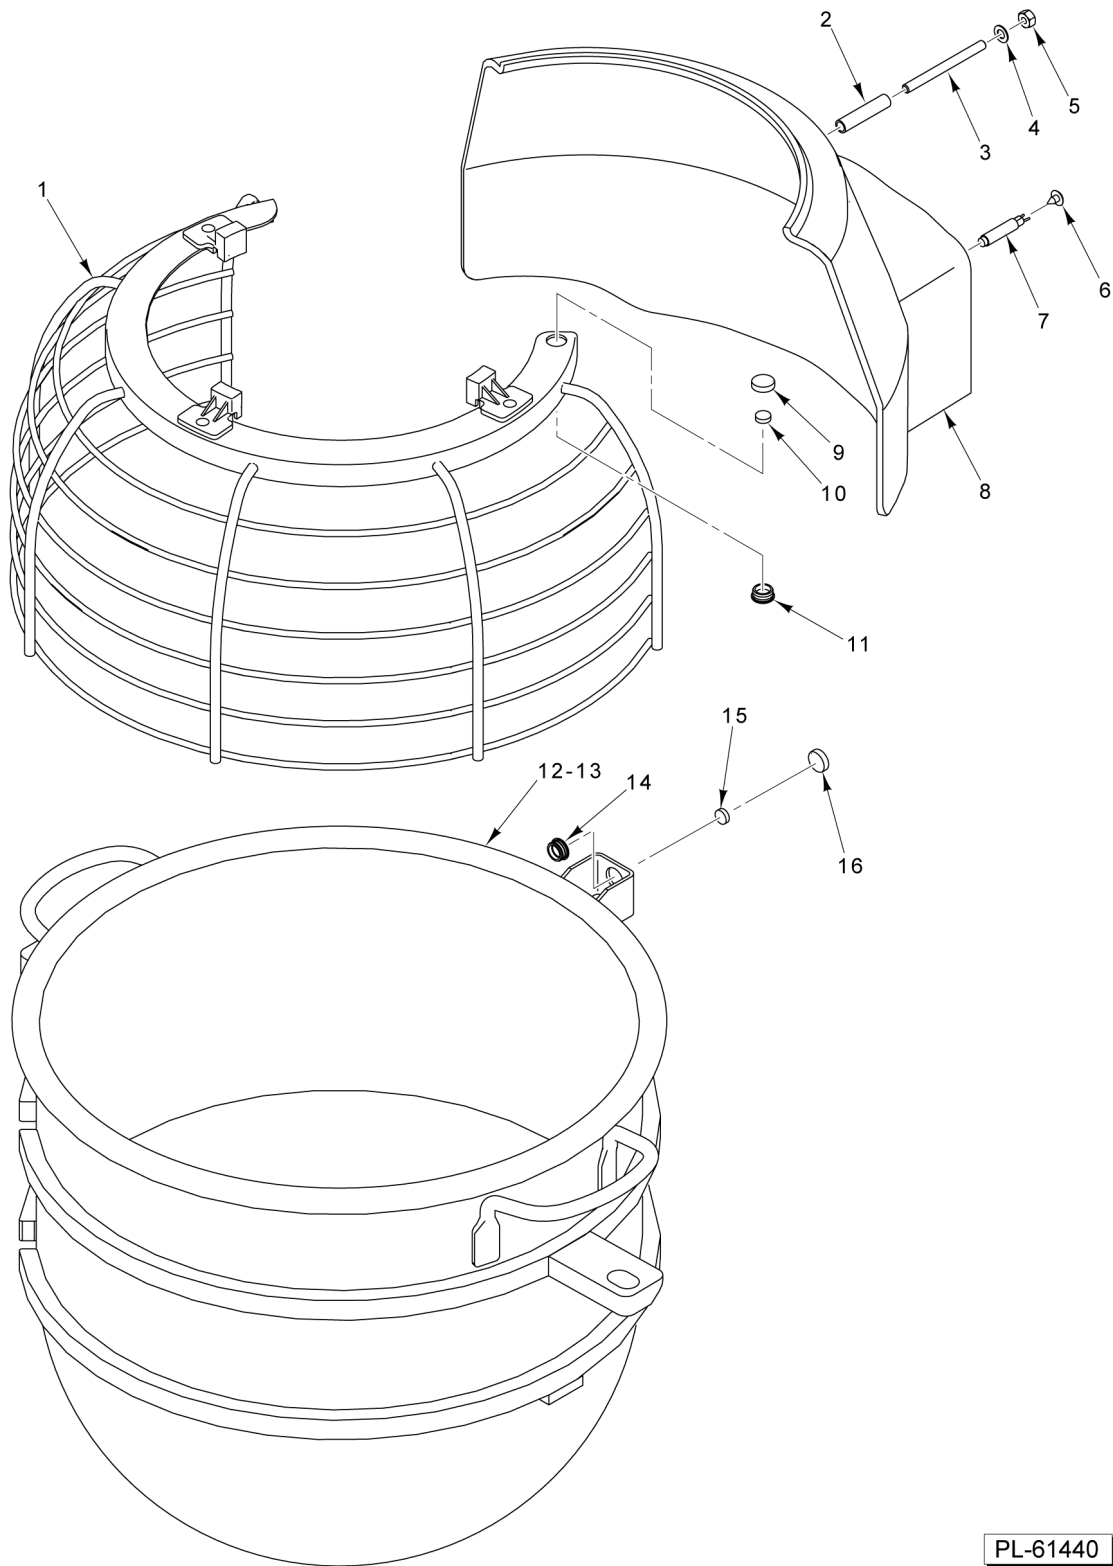

PL-61440

BOWL AND BOWL GUARD

BOWL AND BOWL GUARD

ILLUS.	PART NO.	NAME OF PART	AMT.
PL-61440			
1	00-937210-00001	Wire Cage Assy. (Incls. Items 9, 10, & 11).....	1
2	00-916610	Spacer - Splash Guard.....	4
3	00-916671	Rod - Splash Guard.....	4
4	WS-003-19	Washer.....	4
5	NS-013-02	Nut 1/4-20 Hex.....	4
6	SD-034-19	Self-Tapping Screw 10-16 x 3/8 Phil. Truss Hd., Type AB.....	1
7	00-087711-00352	Switch - Reed.....	1
8	00-917228	Guard - Splash Back.....	1
9	00-917357	Holder - Magnet (Upper).....	1
10	00-874875	Magnet - Disc.....	1
11	00-917358	Holder - Magnet (Lower).....	1
12	00-916617	Bowl Assy. (20 Qt.).....	1
13	00-916616	Bowl Assy. (30 Qt.).....	1
14	00-917358	Holder - Magnet (Lower).....	1
15	00-874875	Magnet - Disc.....	1
16	00-917357	Holder - Magnet (Upper).....	1