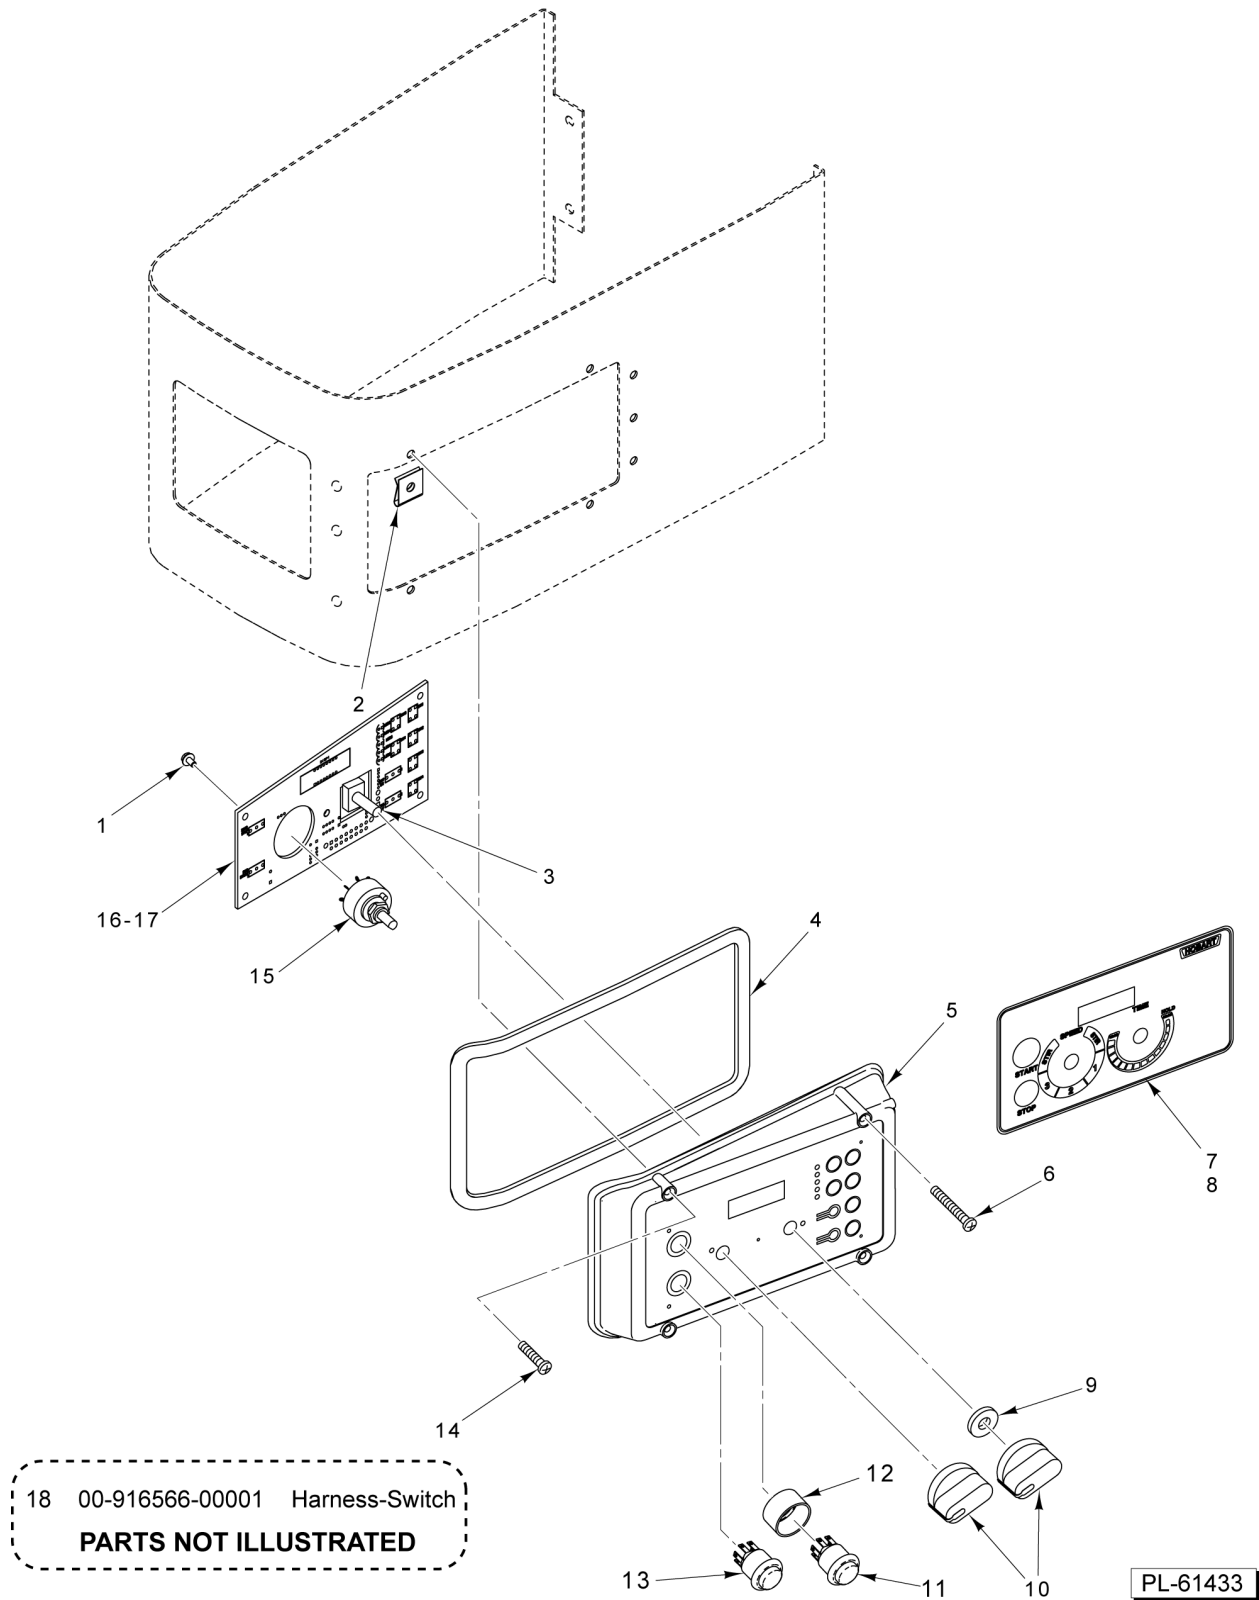

### **Table of Contents**

5	CONTROL PANEL
7	ELECTRICAL COMPONENTS
9	BASE AND PEDESTAL
11	ATTACHMENT HUB
13	TRANSMISSION CASE AND MOTOR
15	TRANSMISSION
17	PLANETARY
19	BOWL AND BOWL GUARD
21	BOWL SUPPORT
23	AGITATORS AND ACCESSORIES

**CONTROL PANEL**

**CONTROL PANEL**

ILLUS.	PART NO.	NAME OF PART	AMT.
PL-61433			
1	SD-039-23	Self-Tapping Screw 6-32 x 1/4 Hex Washer Hd., Type RL.....	5
2	00-874338	Fastener - Self-Retaining.....	4
3	00-916594	Potentiometer Assy.....	1
4	00-916613	Seal - Control Panel.....	1
5	00-917302	Panel - Control.....	1
6	SC-128-40	Mach. Screw 8-32 x 2-1/4 Phil. Oval Hd. (SST).....	2
7	00-937066	Overlay - Standard (6-Position Speed Selector).....	1
8	00-937069	Overlay - Recipe (6-Position Speed Selector).....	1
9	WS-031-55	Washer (Rubber).....	1
10	00-874809	Knob.....	2
11	00-916593	Switch - Sealed Dome (Start).....	1
12	00-916958-00002	Guard - Switch.....	1
13	00-916592	Switch - Sealed Dome (Stop).....	1
14	SC-128-39	Mach. Screw 8-32 x 1-1/2 Phil. Oval Hd. (SST).....	2
15	00-937061	Switch - Speed Selector Assy. (6-Position).....	1
16	00-937135	PCB Assy. (Standard) (6-Position Speed Selector).....	1
17	00-937136	PCB Assy. (Recipe Timer) (6-Position Speed Selector).....	1
18	00-916566-00001	Harness - Switch.....	1