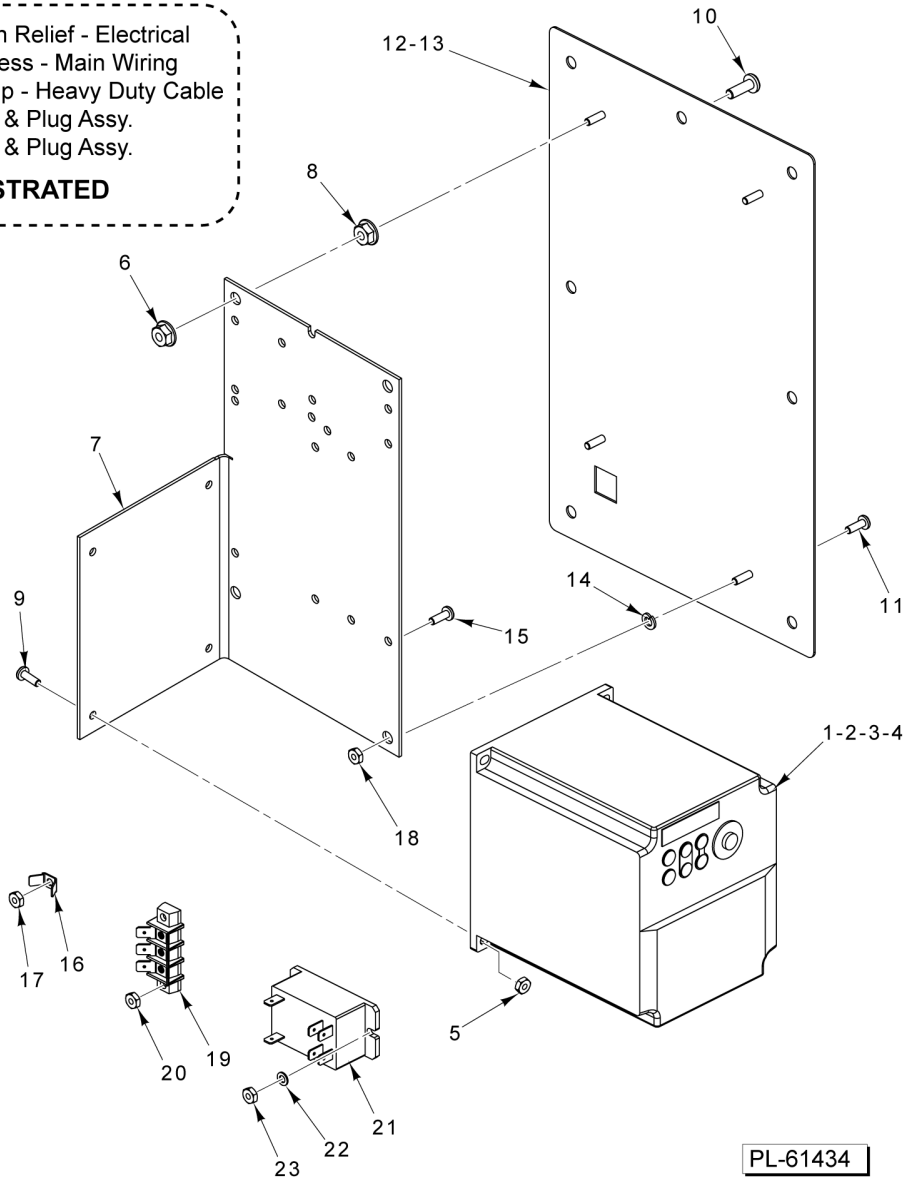

- 24 FE-026-34 Strain Relief - Electrical
- 25 00-916649 Harness - Main Wiring
- 26 00-971161 Clamp - Heavy Duty Cable
- 27 00-874833-00001 Cord & Plug Assy.
- 28 00-874833-00002 Cord & Plug Assy.

PARTS NOT ILLUSTRATED

ELECTRICAL COMPONENTS

ELECTRICAL COMPONENTS

ILLUS.	PART NO.	NAME OF PART	AMT.
PL-61434			
1	00-916761	Controller (100/120 V., 50/60 Hz., 1 Ph.).....	1
2	00-916762	Controller (200/230 V., 50/60 Hz., 1 Ph.).....	1
3	00-916763	Controller (200/230 V., 50/60 Hz., 3 Ph.).....	1
4	00-916764	Controller (380/480 V., 50/60 Hz., 3 Ph.).....	1
5	WS-023-48	Washer.....	4
6	NS-038-04	Lock Nut 1/4-20.....	4
7	00-937859	Plate - Controller Mounting.....	1
8	NS-038-04	Lock Nut 1/4-20.....	4
9	SC-018-34	Mach. Screw 8-32 x 1/2 Phil. Pan Hd.....	4
10	SC-053-46	Mach. Screw 1/4-20 x 3/4 Slotted Truss Hd. (SST).....	7
11	SC-018-33	Mach. Screw 8-32 x 5/16 Phil. Pan Hd.....	1
12	00-916772-00001	Cover - Back & Studs (100/120 V. & 200/230 V., 1 Ph.).....	1
13	00-916772-00002	Cover - Back & Studs (200/230 V. & 380/480 V., 3 Ph.).....	1
14	WL-003-12	Lockwasher #8 Helical.....	1
15	SC-018-34	Mach. Screw 8-32 x 1/2 Phil. Pan Hd.....	5
16	00-065890-00090	Terminal (2-Tab).....	1
17	NS-009-12	Nut 8-32 Hex.....	1
18	NS-038-04	Lock Nut 1/4-20.....	1
19	00-916269	Block - Terminal.....	1
20	NS-009-12	Nut 8-32 Hex.....	2
21	00-087714-042-5	Relay (2-Pole, 30 Amp.).....	1
22	WS-023-48	Washer.....	2
23	NS-009-12	Nut 8-32 Hex.....	2
24	FE-026-34	Strain Relief - Electrical.....	1
25	00-916649	Harness - Main Wiring.....	1
26	00-971161	Clamp - Heavy Duty Cable.....	1
27	00-874833-00001	Cord & Plug Assy. (120 V.).....	1
28	00-874833-00002	Cord & Plug Assy. (220 V.).....	1