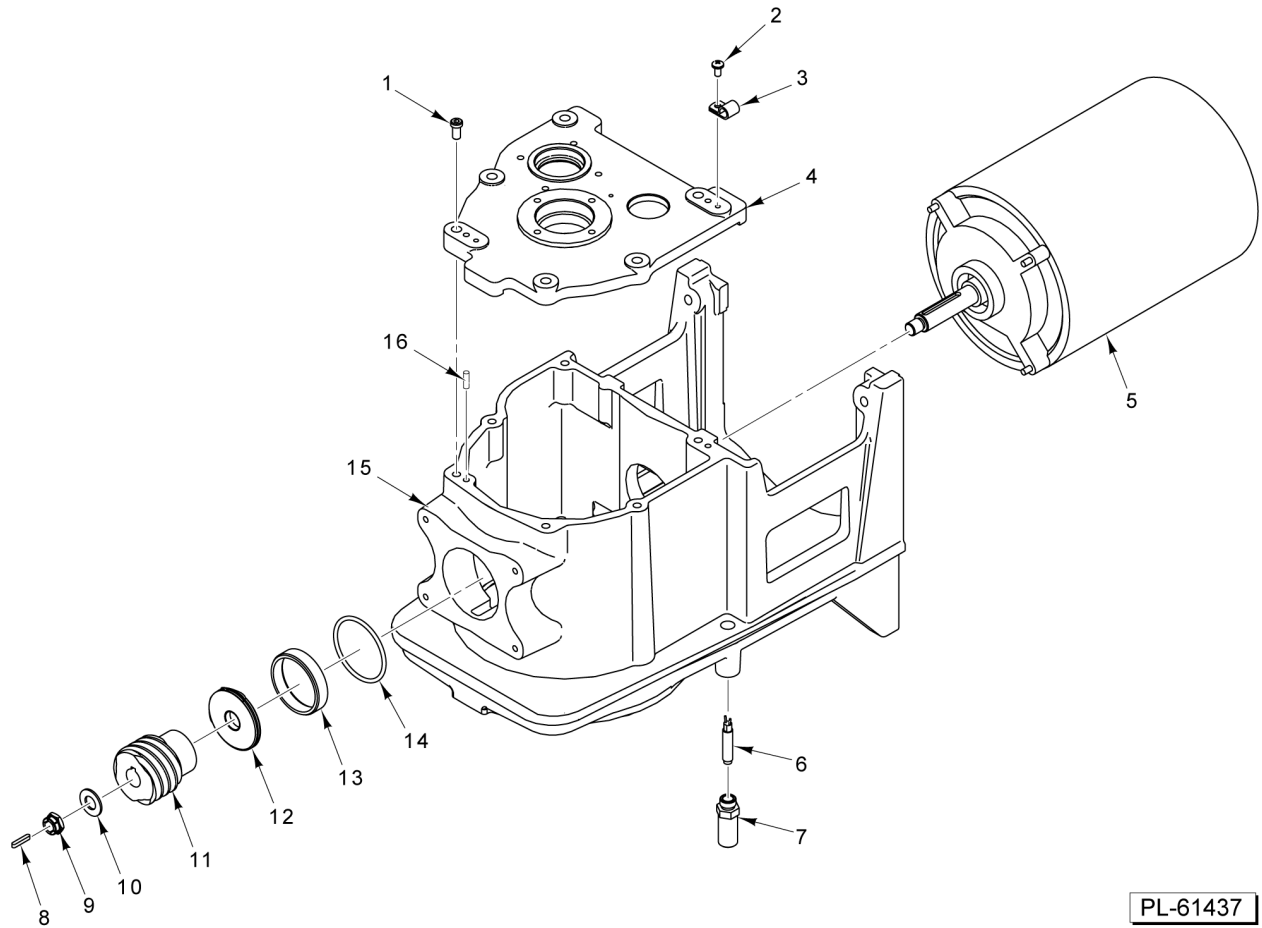

**ATTACHMENT HUB**

**ATTACHMENT HUB**

ILLUS.	PART NO.	NAME OF PART	AMT.
PL-61436			
1	00-917221	Plug - Attachment.....	1
2	SC-079-04	Mach. Screw 8-32 x 3/4 Phil. Oval Hd. (SST).....	4
3	00-917222	Panel - Front.....	1
4	00-875813	Seal - Front Cover.....	1
5	SC-040-09	Cap Screw 1/4-20 x 1-1/4 Hex Socket Hd.....	4
6	00-916662-00002	Hub - Attachment.....	1
7	OR-001-09	O-Ring.....	1
8	00-916733	Seal - Attachment Hub.....	1
9	BN-005-11	Bearing - Needle.....	2
10	00-061920-00009	Washer - Thrust (0.100 Thk.).....	1
11	00-916601-00002	Gear - Drive Attachment (Incls. Item 13).....	1
12	PL-003-17	Plug - Expansion.....	1
13	00-874925-00008	Seal - Neoprene.....	1
14	00-874925-00009	Seal - Neoprene.....	1
15	00-108197-00001	Thumb Screw 1-1/4.....	1