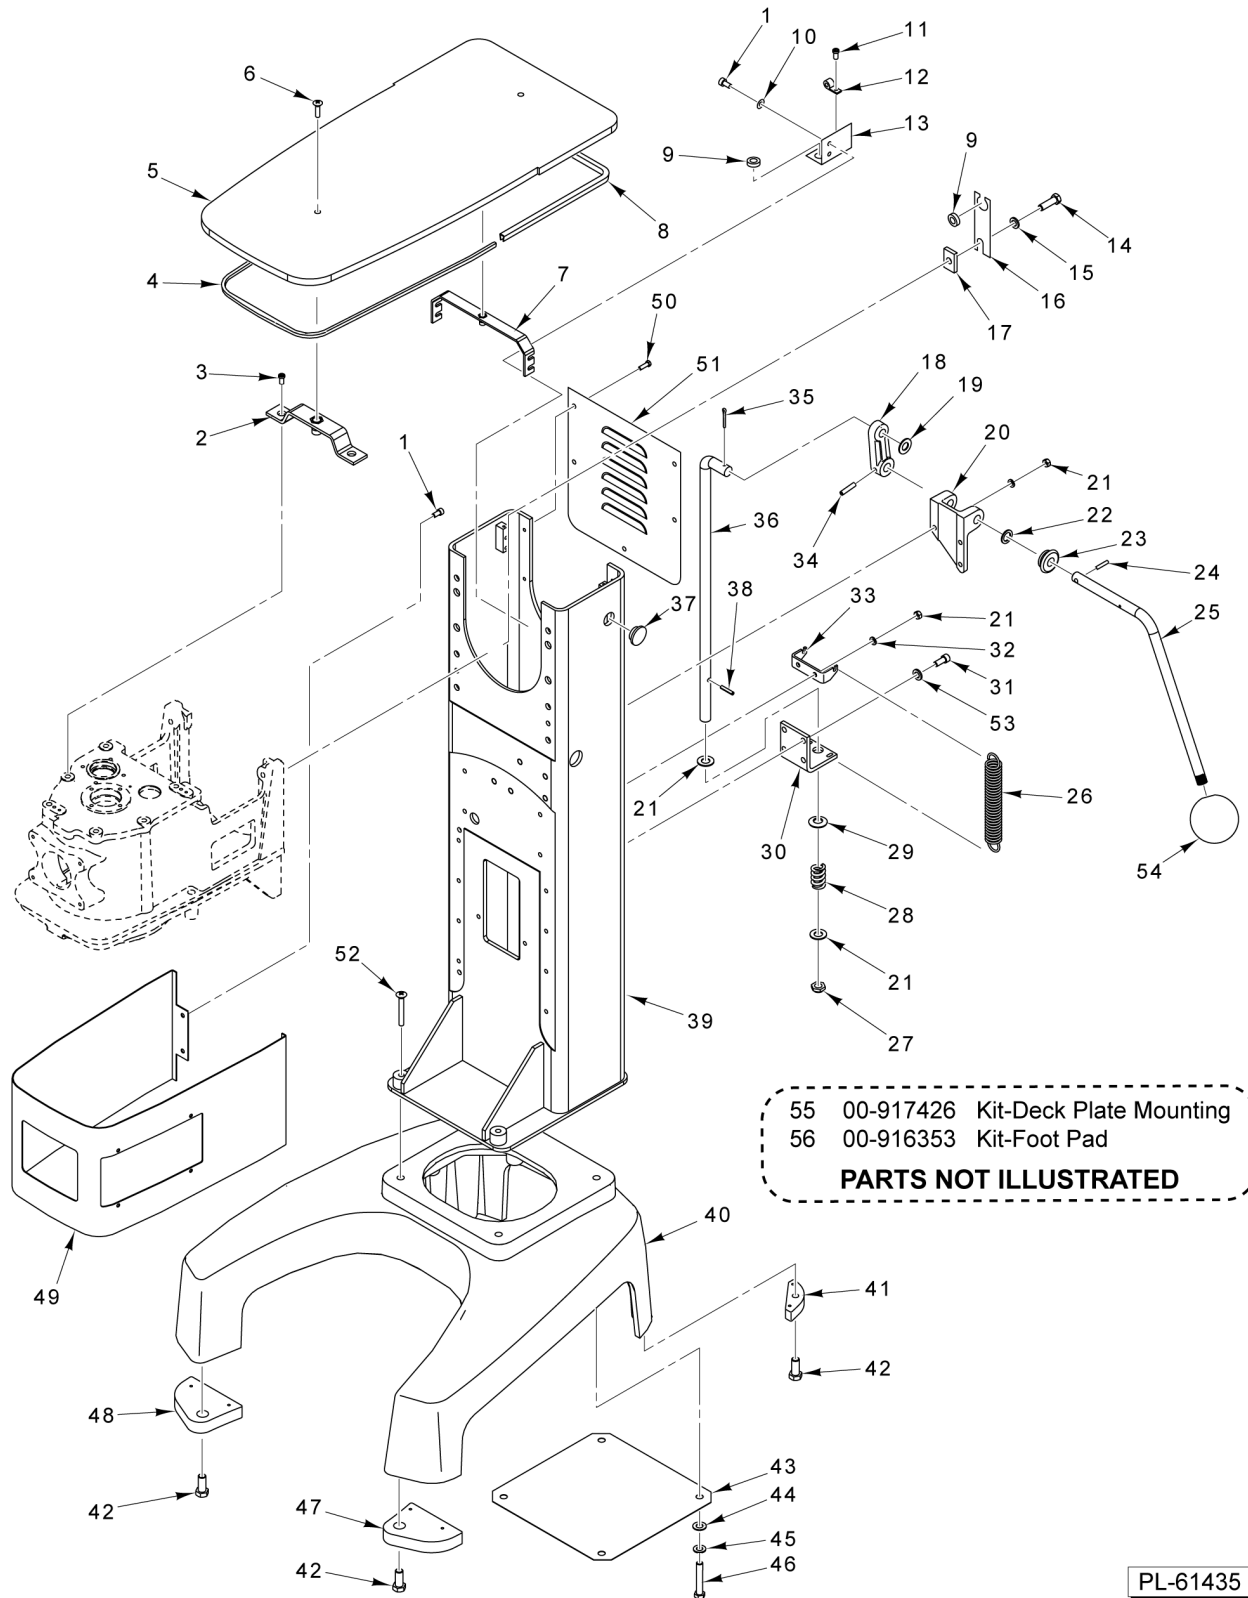

BASE AND PEDESTAL

BASE AND PEDESTAL

ILLUS.	PART NO.	NAME OF PART	AMT.
PL-61435			
1	SC-129-49	Mach. Screw 1/4-20 x 1/2 Hex Washer Hd. (SST).....	3
2	00-938280	Strap - Front Cover Mounting.....	1
3	SC-089-19	Cap Screw 5/16-18 x 1-3/8 Hex Socket Hd.....	2
4	00-874512-00003	Seal - Top Cover.....	1
5	00-937856	Cover - Top.....	1
6	SC-024-03	Mach. Screw 1/4-20 x 7/8 Slotted Fil. Hd. (SST) (SST).....	2
7	00-938281	Strap - Rear Cover Mounting.....	1
8	00-916535-00001	Seal - Top Cover.....	1
9	FE-021-13	Bushing (Nylon) 1/2 I.D.....	AR
10	WS-003-19	Washer.....	3
11	SD-019-23	Self-Tapping Screw 10-16 x 3/8 Phil. Pan Hd., Type B.....	1
12	00-078752-00009	Clamp - Cable.....	1
13	00-937123	Bracket.....	1
14	SC-118-09	Cap Screw 3/8-16 x 1-1/4 Hex Hd.....	6
15	WL-004-06	Lockwasher 3/8 Helical.....	6
16	00-916815	Plate - Wire Routing.....	1
17	00-271340	Bar - Reinforcing.....	6
18	00-916467	Arm - Bowl Lift.....	1
19	WS-008-47	Washer.....	AR
20	00-916442	Block - Bowl Lift Bearing.....	1
21	NS-013-02	Nut 1/4-20 Hex.....	AR
22	WS-020-01	Washer (SST).....	1
23	00-271343	Grommet - Handle.....	1
24	RP-002-25	Roll Pin 1/8 Dia. x 7/8 Lg.....	1
25	00-937858	Handle - Bowl Lift.....	1
26	00-916463	Spring - Bowl Lift.....	2
27	NS-031-39	Stop Nut 1/2-20 "Elastic".....	1
28	00-070104	Spring - Bowl Lift.....	1
29	00-070131	Washer - Cup Bowl Lift.....	1
30	00-937854	Bracket - Bowl Lift Support.....	1
31	SC-041-13	Cap Screw 5/16-18 x 1 Hex Hd. (SST).....	4
32	WL-003-38	Lockwasher 1/4 Helical.....	2
33	00-916449	Hook - Bowl Lift Spring.....	1
34	PS-004-15	Spiral Pin 1/4 Dia. x 1-1/8 Lg.....	1
35	PC-006-13	Cotter Pin.....	1
36	00-937853	Rod - Bowl Lift.....	1
37	PB-005-30	Plug - Button.....	1
38	RP-002-10	Roll Pin 3/16 Dia. x 1 Lg.....	1
39	00-937852	Column.....	1
40	00-916213-00004	Base.....	1
41	00-916309	Pad - Rear.....	2
42	SC-110-36	Cap Screw 3/8-16 x 1 Hex Flat Hd. (SST).....	AR
43	00-916549	Screen - Air Floor.....	1
44	WS-018-19	Washer.....	4
45	WL-004-04	Lockwasher 3/8 Helical.....	4
46	SC-118-05	Cap Screw 3/8-16 x 2-3/4 Hex Hd.....	4
47	00-916308	Pad - Front (RH).....	1
48	00-916549	Screen - Air Floor.....	1
49	00-916387-00002	Wrapper - Transmission.....	1
50	SC-053-46	Mach. Screw 1/4-20 x 3/4 Slotted Truss Hd. (SST).....	5
51	00-937855	Cover - Rear.....	1
52	00-938602	Screw.....	4
53	WL-006-22	Lockwasher 5/16 Light.....	1
54	00-938579	Knob.....	1
55	00-917426	Kit - Deck Plate Mounting (Incls. 4 Deck Plates and Hardware).....	1
56	00-916353	Kit - Foot Pad (Incls. Items 41, 42, 47, & 48).....	1