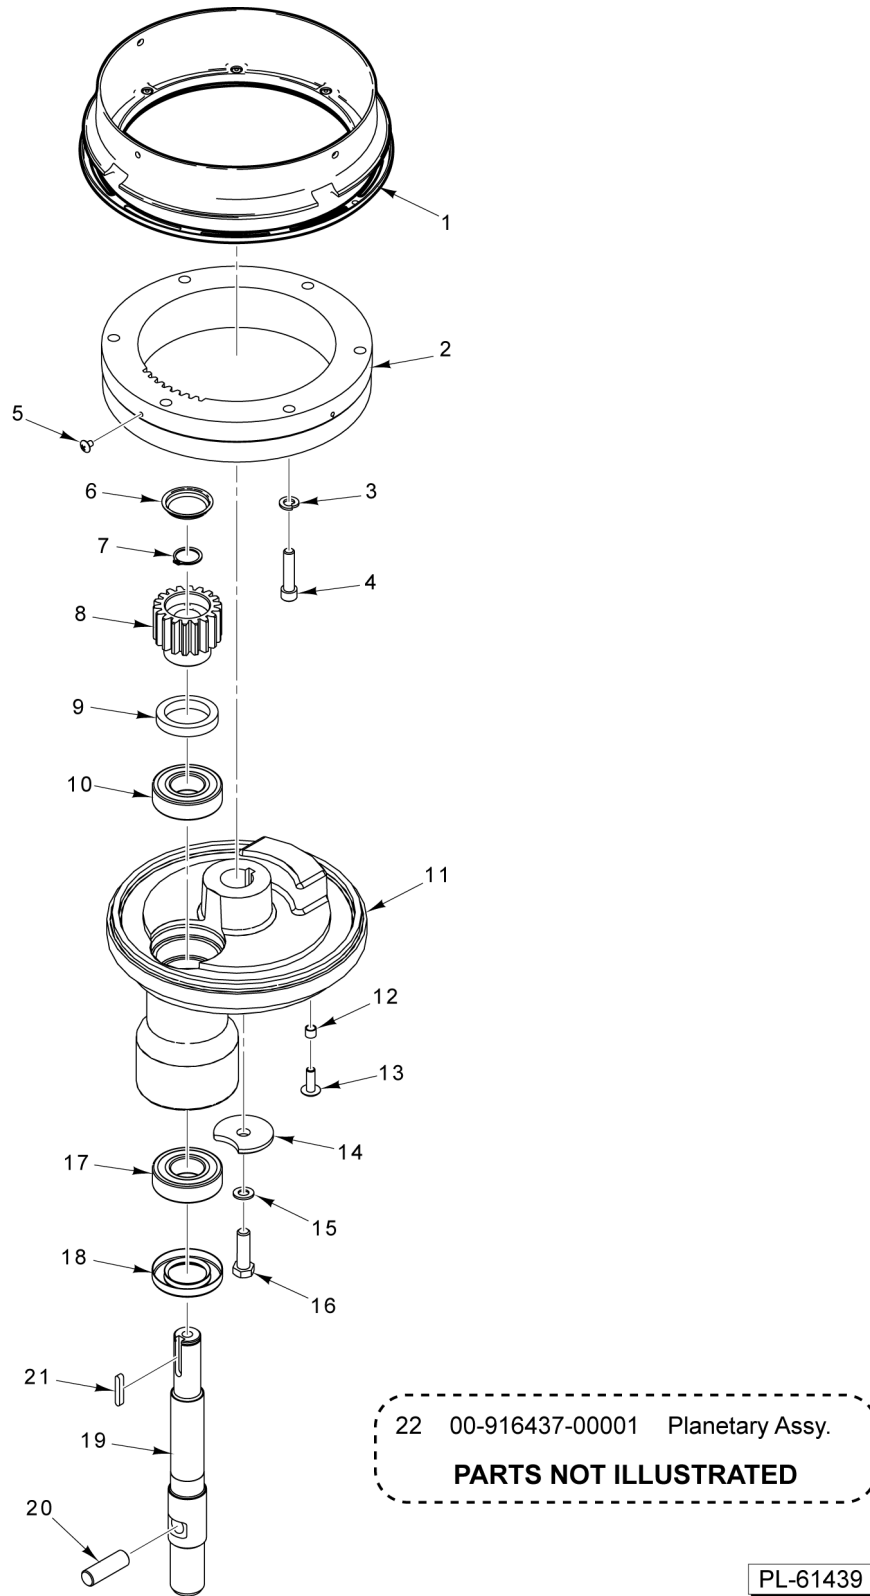

PLANETARY

PLANETARY

ILLUS.	PART NO.	NAME OF PART	AMT.
PL-61439			
1	00-916363	Flange - Dripcup.....	1
2	00-916416-00001	Gear - Internal.....	1
3	WL-003-48	Lockwasher 5/16 High Collar.....	6
4	SC-089-19	Cap Screw 5/16-18 x 1-3/8 Hex Socket Hd.....	6
5	SC-066-13	Mach. Screw 8-32 x 1/4 Phil. Truss Hd. (SST).....	3
6	00-064871	Plug - Friction.....	1
7	RR-004-06	Retaining Ring.....	1
8	00-916461	Pinion - Agitator Shaft.....	1
9	00-916563	Seal - Upper Agitator Shaft.....	1
10	BB-020-06	Ball Bearing (Fafnir 204KDFA51580).....	1
11	00-916435	Planetary.....	1
12	00-874770	Spacer - Bowl Scraper.....	2
13	SC-053-46	Mach. Screw 1/4-20 x 3/4 Slotted Truss Hd. (SST).....	2
14	00-917743	Washer - Planetary Assy.....	1
15	WL-006-28	Lockwasher 3/8 Helical.....	1
16	SC-062-58	Cap Screw 3/8-24 x 1-1/4 Hex Hd.....	1
17	BB-017-36	Ball Bearing - SKF #6205Z.....	1
18	00-110335	Seal - Agitator Shaft.....	1
19	00-916457	Shaft - Agitator.....	1
20	00-070019	Pin - Agitator.....	1
21	00-012430-00142	Key 1/4 x 1/4 x 1.....	1
22	00-916437-00001	Planetary Assy. (Incls. Items 7 thru 14 & 18 thru 21).....	1