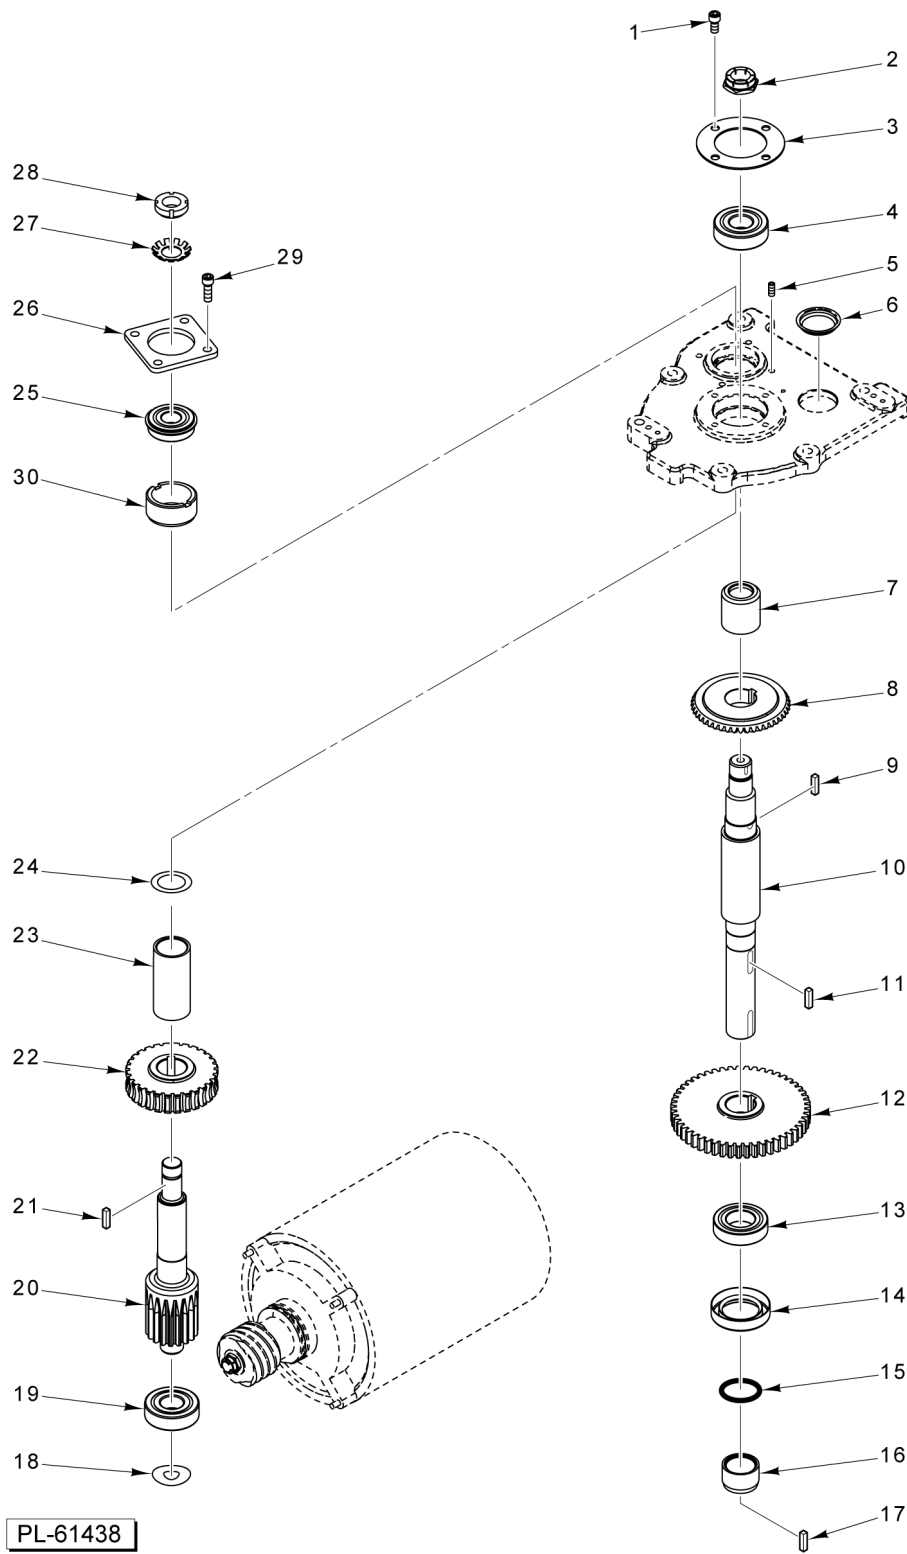

**ATTACHMENT HUB**

**ATTACHMENT HUB**

ILLUS.	PART NO.	NAME OF PART	AMT.
PL-61436			
1	00-917221	Plug - Attachment.....	1
2	SC-079-04	Mach. Screw 8-32 x 3/4 Phil. Oval Hd. (SST).....	4
3	00-917222	Panel - Front.....	1
4	00-875813	Seal - Front Cover.....	1
5	SC-040-09	Cap Screw 1/4-20 x 1-1/4 Hex Socket Hd.....	4
6	00-916662-00002	Hub - Attachment.....	1
7	OR-001-09	O-Ring.....	1
8	00-916733	Seal - Attachment Hub.....	1
9	BN-005-11	Bearing - Needle.....	2
10	00-061920-00009	Washer - Thrust (0.100 Thk.).....	1
11	00-916601-00002	Gear - Drive Attachment (Incls. Item 13).....	1
12	PL-003-17	Plug - Expansion.....	1
13	00-874925-00008	Seal - Neoprene.....	1
14	00-874925-00009	Seal - Neoprene.....	1
15	00-108197-00001	Thumb Screw 1-1/4.....	1

**TRANSMISSION CASE AND MOTOR**

**TRANSMISSION CASE AND MOTOR**

ILLUS.	PART NO.	NAME OF PART	AMT.
PL-61437			
1	SC-040-15	Cap Screw 5/16-18 x 1-1/4 Hex Socket Hd.....	6
2	SC-018-62	Mach. Screw 10-24 x 3/8 Phil. Pan Hd.....	1
3	00-078752-00009	Clamp - Cable.....	1
4	00-916324	Cover - Top.....	1
5	00-916446	Motor.....	1
6	00-087711-00352	Switch - Reed.....	1
7	00-917596	Holder - Reed Switch.....	1
8	00-012430-00069	Key 3/16 x 3/16 x 1-39/64.....	1
9	NS-032-23	Lock Nut 7/16-20 Special.....	1
10	WS-021-08	Washer.....	1
11	00-916338	Worm - Motor.....	1
12	00-937535	Deflector - Grease (RH).....	1
13	00-916445	Bushing - Motor.....	1
14	00-067500-00057	O-Ring.....	1
15	00-916326-00003	Transmission.....	1
16	00-011800-00187	Dowel.....	2