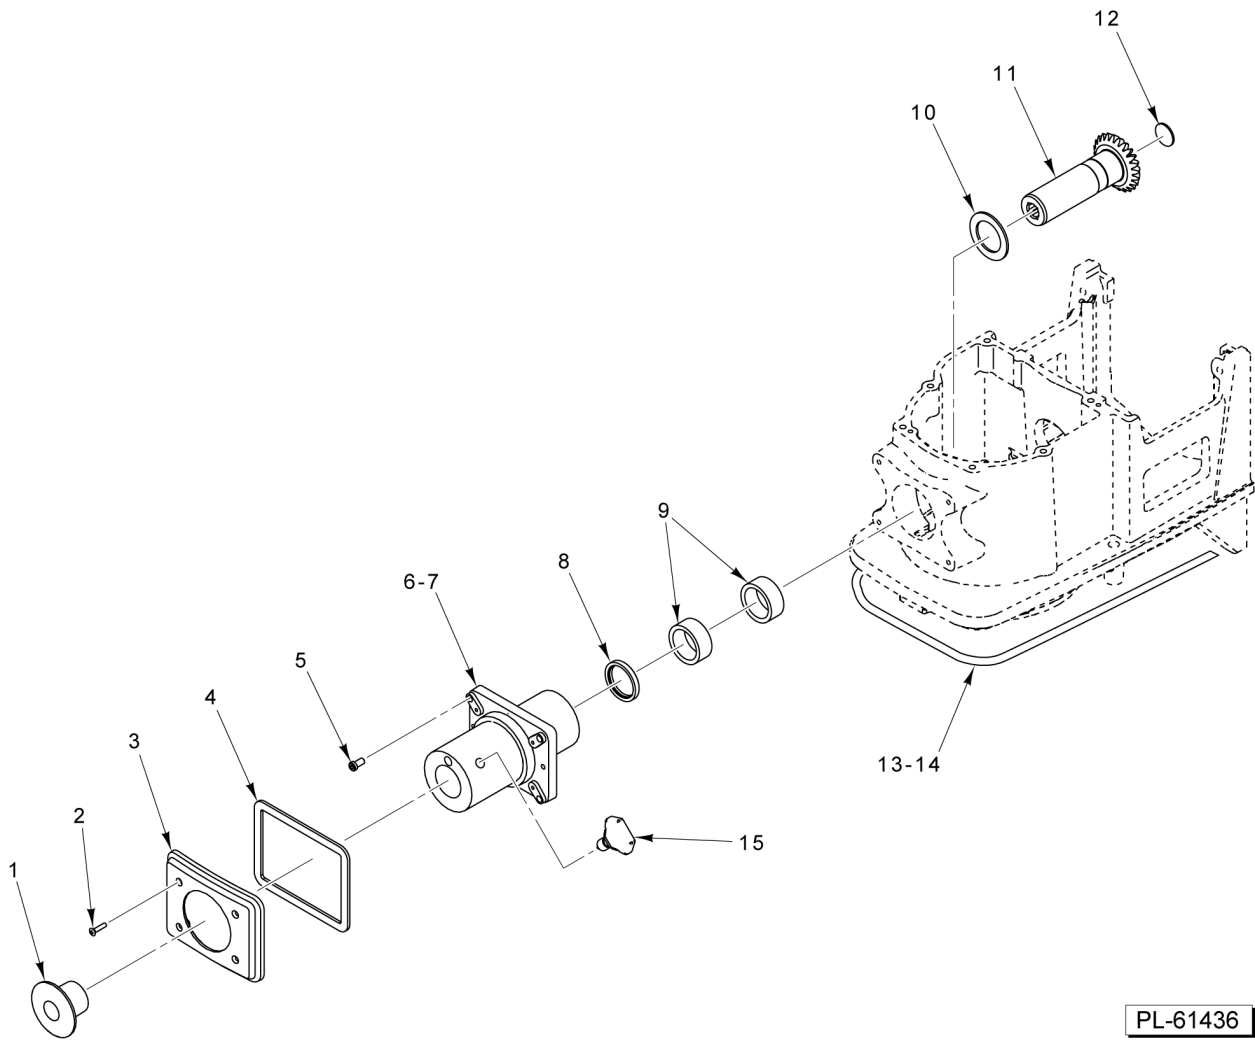

ATTACHMENT HUB

ATTACHMENT HUB

ILLUS.	PART NO.	NAME OF PART	AMT.
PL-61436			
1	00-917221	Plug - Attachment.....	1
2	SC-079-04	Mach. Screw 8-32 x 3/4 Phil. Oval Hd. (SST).....	4
3	00-917222	Panel - Front.....	1
4	00-875813	Seal - Front Cover.....	1
5	SC-040-09	Cap Screw 1/4-20 x 1-1/4 Hex Socket Hd.....	4
6	00-916662-00002	Hub - Attachment.....	1
7	OR-001-09	O-Ring.....	1
8	00-916733	Seal - Attachment Hub.....	1
9	BN-005-11	Bearing - Needle.....	2
10	00-061920-00009	Washer - Thrust (0.100 Thk.).....	1
11	00-916601-00002	Gear - Drive Attachment (Incls. Item 13).....	1
12	PL-003-17	Plug - Expansion.....	1
13	00-874925-00008	Seal - Neoprene.....	1
14	00-874925-00009	Seal - Neoprene.....	1
15	00-108197-00001	Thumb Screw 1-1/4.....	1