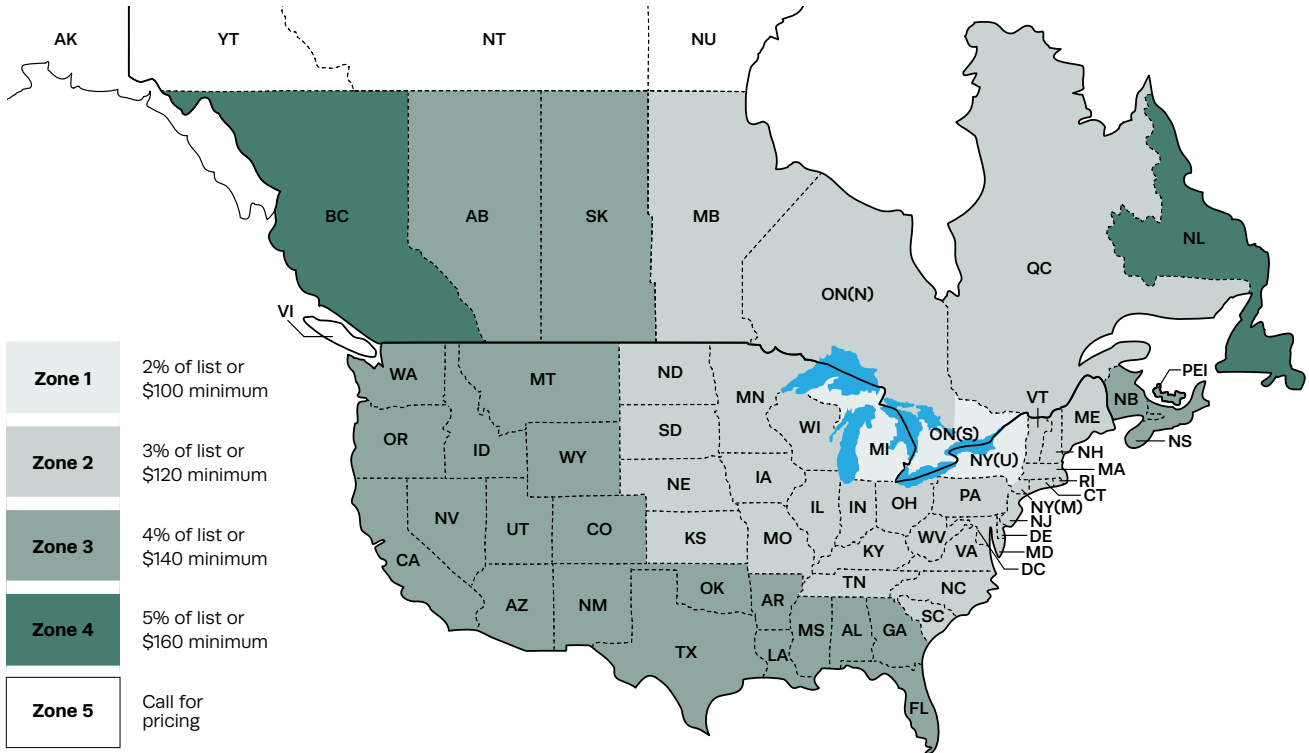

Freight Program

Zone 1	2% of list or \$100 minimum
Zone 2	3% of list or \$120 minimum
Zone 3	4% of list or \$140 minimum
Zone 4	5% of list or \$160 minimum
Zone 5	Call for pricing

UNITED STATES –			CANADA –		
		ZONE			ZONE
AL	Alabama	3	MT	Montana	3
AK	Alaska	5	NE	Nebraska	2
AZ	Arizona	3	NV	Nevada	3
AR	Arkansas	3	NH	New Hampshire	2
CA	California	3	NJ	New Jersey	2
CO	Colorado	3	NM	New Mexico	3
CT	Connecticut	2	NY(U)	New York (Upstate)	1
DE	Delaware	2	NY(M)	New York (Metro)	2
DC	District of Columbia	2	NC	North Carolina	2
FL	Florida	3	ND	North Dakota	2
GE	Georgia	3	OH	Ohio	2
HI	Hawaii	5	OK	Oklahoma	3
ID	Idaho	3	OR	Oregon	3
IL	Illinois	2	PA	Pennsylvania	2
IN	Indiana	2	RI	Rhode Island	2
IA	Iowa	2	SC	South Carolina	2
KS	Kansas	2	SD	South Dakota	2
KY	Kentucky	2	TN	Tennessee	2
LA	Louisiana	3	TX	Texas	3
ME	Maine	2	UT	Utah	3
MD	Maryland	2	VT	Vermont	2
MA	Massachusetts	2	VA	Virginia	2
MI	Michigan	1	WA	Washington	3
MN	Minnesota	2	WV	West Virginia	2
MS	Mississippi	3	WI	Wisconsin	2
MO	Missouri	2	WY	Wyoming	3
			AB	Alberta	3
			BC	British Columbia	4
			MB	Manitoba	2
			NB	New Brunswick	3
			NL	Newfoundland and Labrador	4
			NT	Northwest Territories	5
			NS	Nova Scotia	3
			NU	Nunavut	5
			ON(N)	Ontario (Northern)	2
			ON(S)	Ontario (Southern)	1
			PEI	Prince Edward Island	3
			QC	Quebec	2
			SK	Saskatchewan	3
			VI	Vancouver Island	5
			YT	Yukon Territory	5