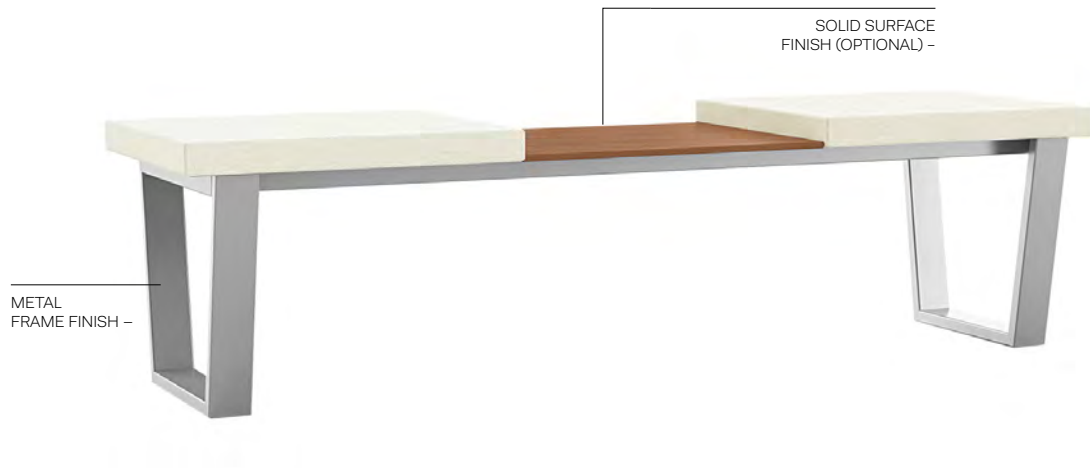

Porto

Bench Seating

When ordering this product, specification codes must be added to unit Model Number, as shown below.

NOTE: Upholstery and/or additional options must be specified separately.

Porto

MODEL
NUMBER -

METAL
FRAME FINISH -

POB324-SS

- **GM** Gunmetal
- **MB** Metallic Beige
- **SB** Smooth Black
- **SS** Smooth Silver
- **TB** Textured Black
- **TN** Textured Nickel